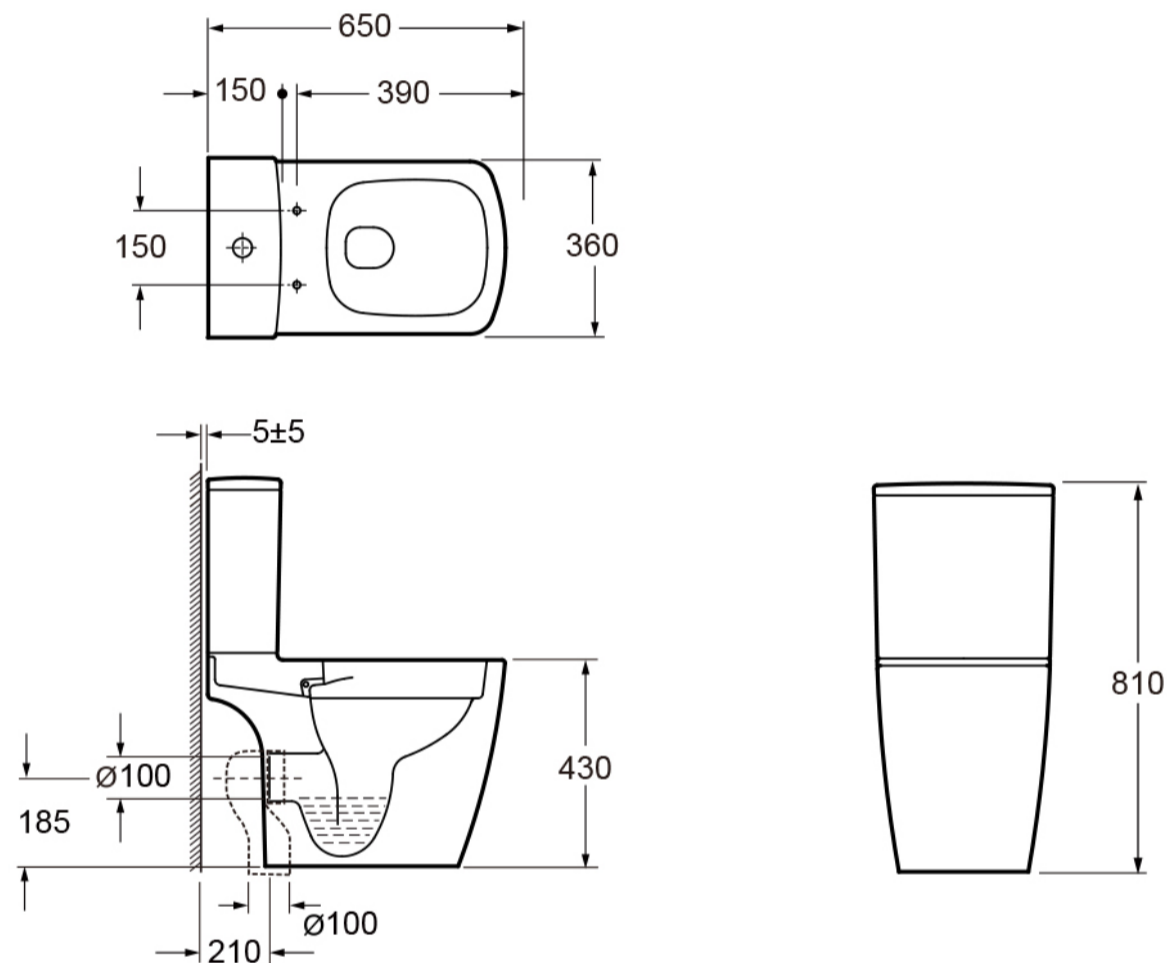

RAVINE RIMLESS, COMFORT HEIGHT CLOSE COUPLED OPEN BACK PAN & CISTERN (PAN HEIGHT 430MM)

SKU: C10160CR/T10160

TECHNICAL DRAWING

Weight	0.1 kg
Range	Ravine
Type	Comfort Height, Open back, Rimless

Dimensions are in millimetres except thread sizes which are BSP imperial.

RAVINE SOFT CLOSE QUICK RELEASE DURAPLUS SEAT

SKU: S10160SCQR

TECHNICAL DRAWING

Weight	0.015 kg
Range	Ravine

Dimensions are in millimetres except thread sizes which are BSP imperial.

NOTES

Our guarantee is subject to the product having been installed, used and maintained in accordance with our instructions. All working parts (such as hinges, ceramic disks, cartridges, seals and cistern fittings), which are subject to normal wear and tear, are covered for 36 months from proof of purchase date. This excludes seats, which are covered for 12 months. Our guarantee applies to the original purchaser and is nontransferable. Our guarantee is only applicable in the UK and ROI. This does not affect your statutory rights.