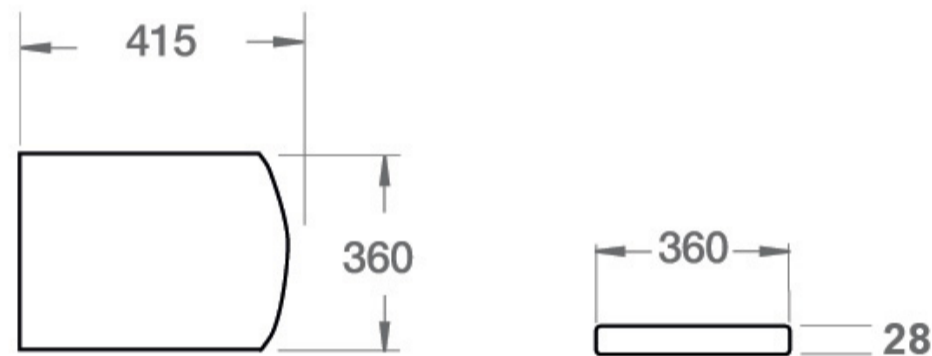

RAVINE SOFT CLOSE QUICK RELEASE DURAPLUS SEAT

SKU: S10160SCQR

TECHNICAL DRAWING

Weight	0.015 kg
Range	Ravine

Dimensions are in millimetres except thread sizes which are BSP imperial.

NOTES

Our guarantee is subject to the product having been installed, used and maintained in accordance with our instructions. All working parts (such as hinges, ceramic disks, cartridges, seals and cistern fittings), which are subject to normal wear and tear, are covered for 36 months from proof of purchase date. This excludes seats, which are covered for 12 months. Our guarantee applies to the original purchaser and is nontransferable. Our guarantee is only applicable in the UK and ROI. This does not affect your statutory rights.

Information is provided for guidance only and is non-binding. All measurements are approximate and subject to standard tolerances. We reserve the right to change product specifications without prior notification.

Bathrooms designed to inspire, **built to last.**

T:01530 835598 E: sales@imex.team imex.website

Imex Ceramic UK Ltd
15 Sybron Way, Millbrook Industrial Estate, Crowborough, East Sussex, TN6 3DZ

VAT Ref No: 101013309