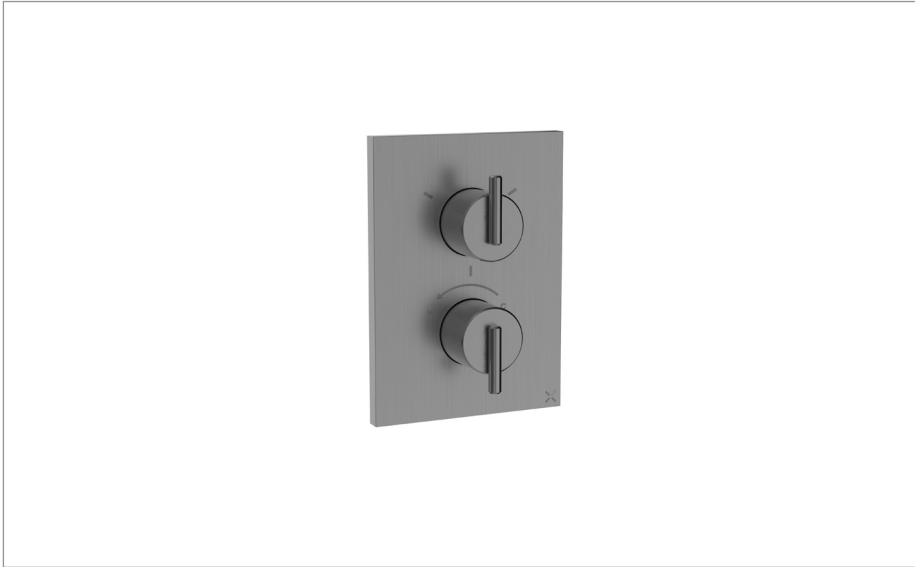

PRODUCT DATA SHEET

PRODUCT CODE

TLCB2500LBPST

RANGE

Crossbox

DESCRIPTION

3ONE6 Lever Crossbox 3 Outlet Trim & Valves Stainless Slate

WEBSITE LINK [Click Here](#)

CATEGORY	Brassware
WARRANTY DETAILS	15 Years
COLOUR	Slate
FINISH APPLICATION	PVD
PRIMARY MATERIAL	Brass
INSTALL TYPE	Wall Mounted
PRODUCT WIDTH MM	130
PRODUCT HEIGHT MM	180
PRODUCT NET WEIGHT KG	2.66

MINIMUM PRESSURE (BAR)	1
MAX WORKING PRESSURE (BAR)	5
NUMBER OF OUTLETS	3
NUMBER OF FUNCTIONS	3
INLET CONNECTIONS THREAD	G1/2"
WASTE INCLUDED	No
ANTI-SCALD	Yes
ENERGY SAVING	No
SHOWER HOSE & HANDSET ARE INCLUDED	No