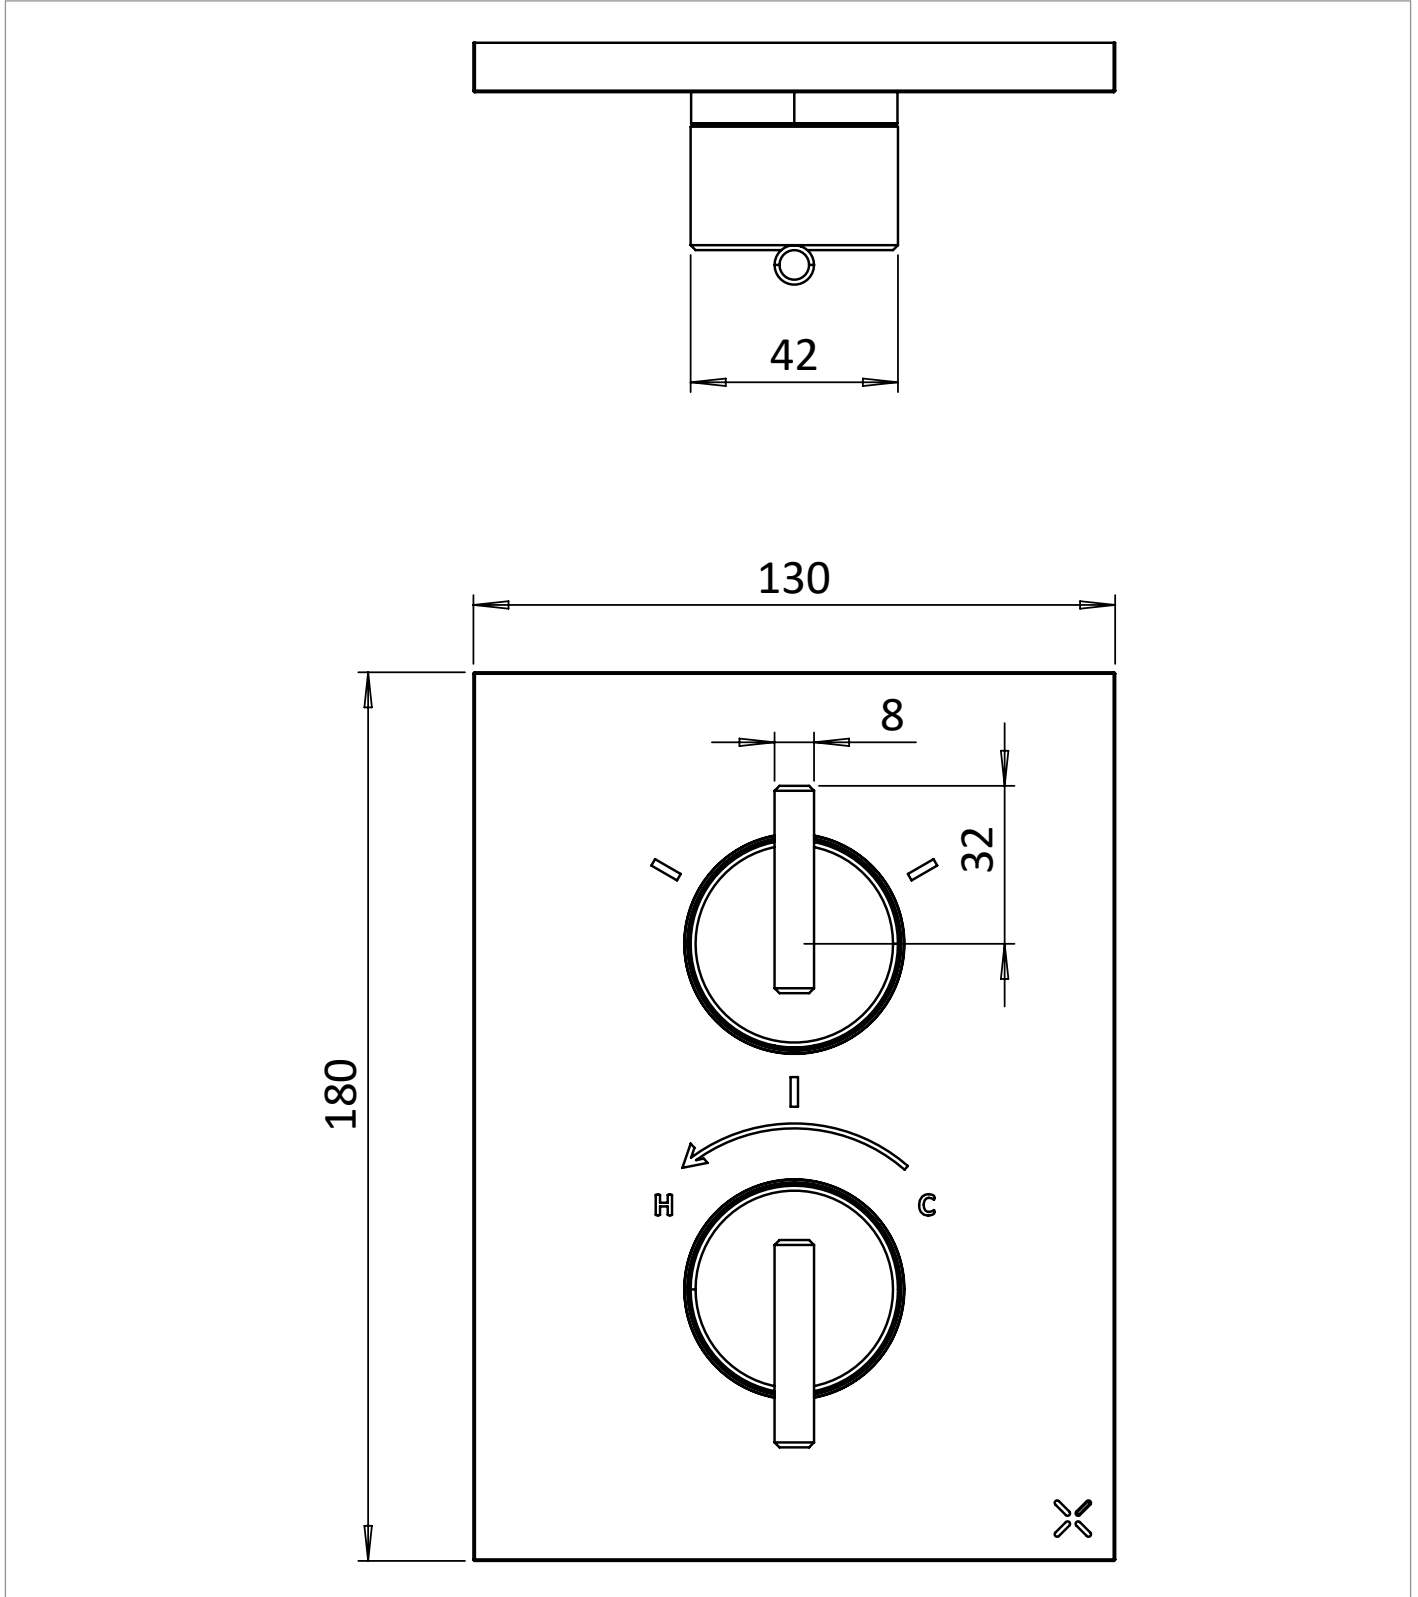

CATEGORY	Brassware
WARRANTY DETAILS	15 Years
COLOUR	Slate
FINISH APPLICATION	PVD
PRIMARY MATERIAL	Brass
INSTALL TYPE	Wall Mounted
PRODUCT WIDTH MM	130
PRODUCT HEIGHT MM	180
PRODUCT NET WEIGHT KG	2.66

MINIMUM PRESSURE (BAR)	1
MAX WORKING PRESSURE (BAR)	5
NUMBER OF OUTLETS	3
NUMBER OF FUNCTIONS	3
INLET CONNECTIONS THREAD	G1/2"
WASTE INCLUDED	No
ANTI-SCALD	Yes
ENERGY SAVING	No
SHOWER HOSE & HANDSET ARE INCLUDED	No

TECHNICAL DIMENSIONS

Dimensions in mm unless otherwise specified.

Tolerances (per material type) apply.

SPARES LIST

Only the parts labelled are available as spares.

--

PRODUCT DATA SHEET

PRODUCT CODE

CROSSBOX

RANGE

Crossbox

DESCRIPTION

Crossbox In Universal Rough

WEBSITE LINK

[Click Here](#)

CATEGORY	Brassware
WARRANTY DETAILS	15 Years
FINISH APPLICATION	Raw/Natural
PRIMARY MATERIAL	Brass
INSTALL TYPE	Wall Mounted
PRODUCT WIDTH MM	166
PRODUCT HEIGHT MM	199
PRODUCT NET WEIGHT KG	1.86

TECHNICAL DIMENSIONS

Dimensions in mm unless otherwise specified.

Tolerances (per material type) apply.

SPARES LIST

Only the parts labelled are available as spares.

NUMBER	PART CODE	DESCRIPTION
1	E00309000000SA	Crossbox Spare Fitting Kit
2	E25000700000SA	Crossbox Frame for Backplate
3	E25000800000SA	Crossbox Screw Kit