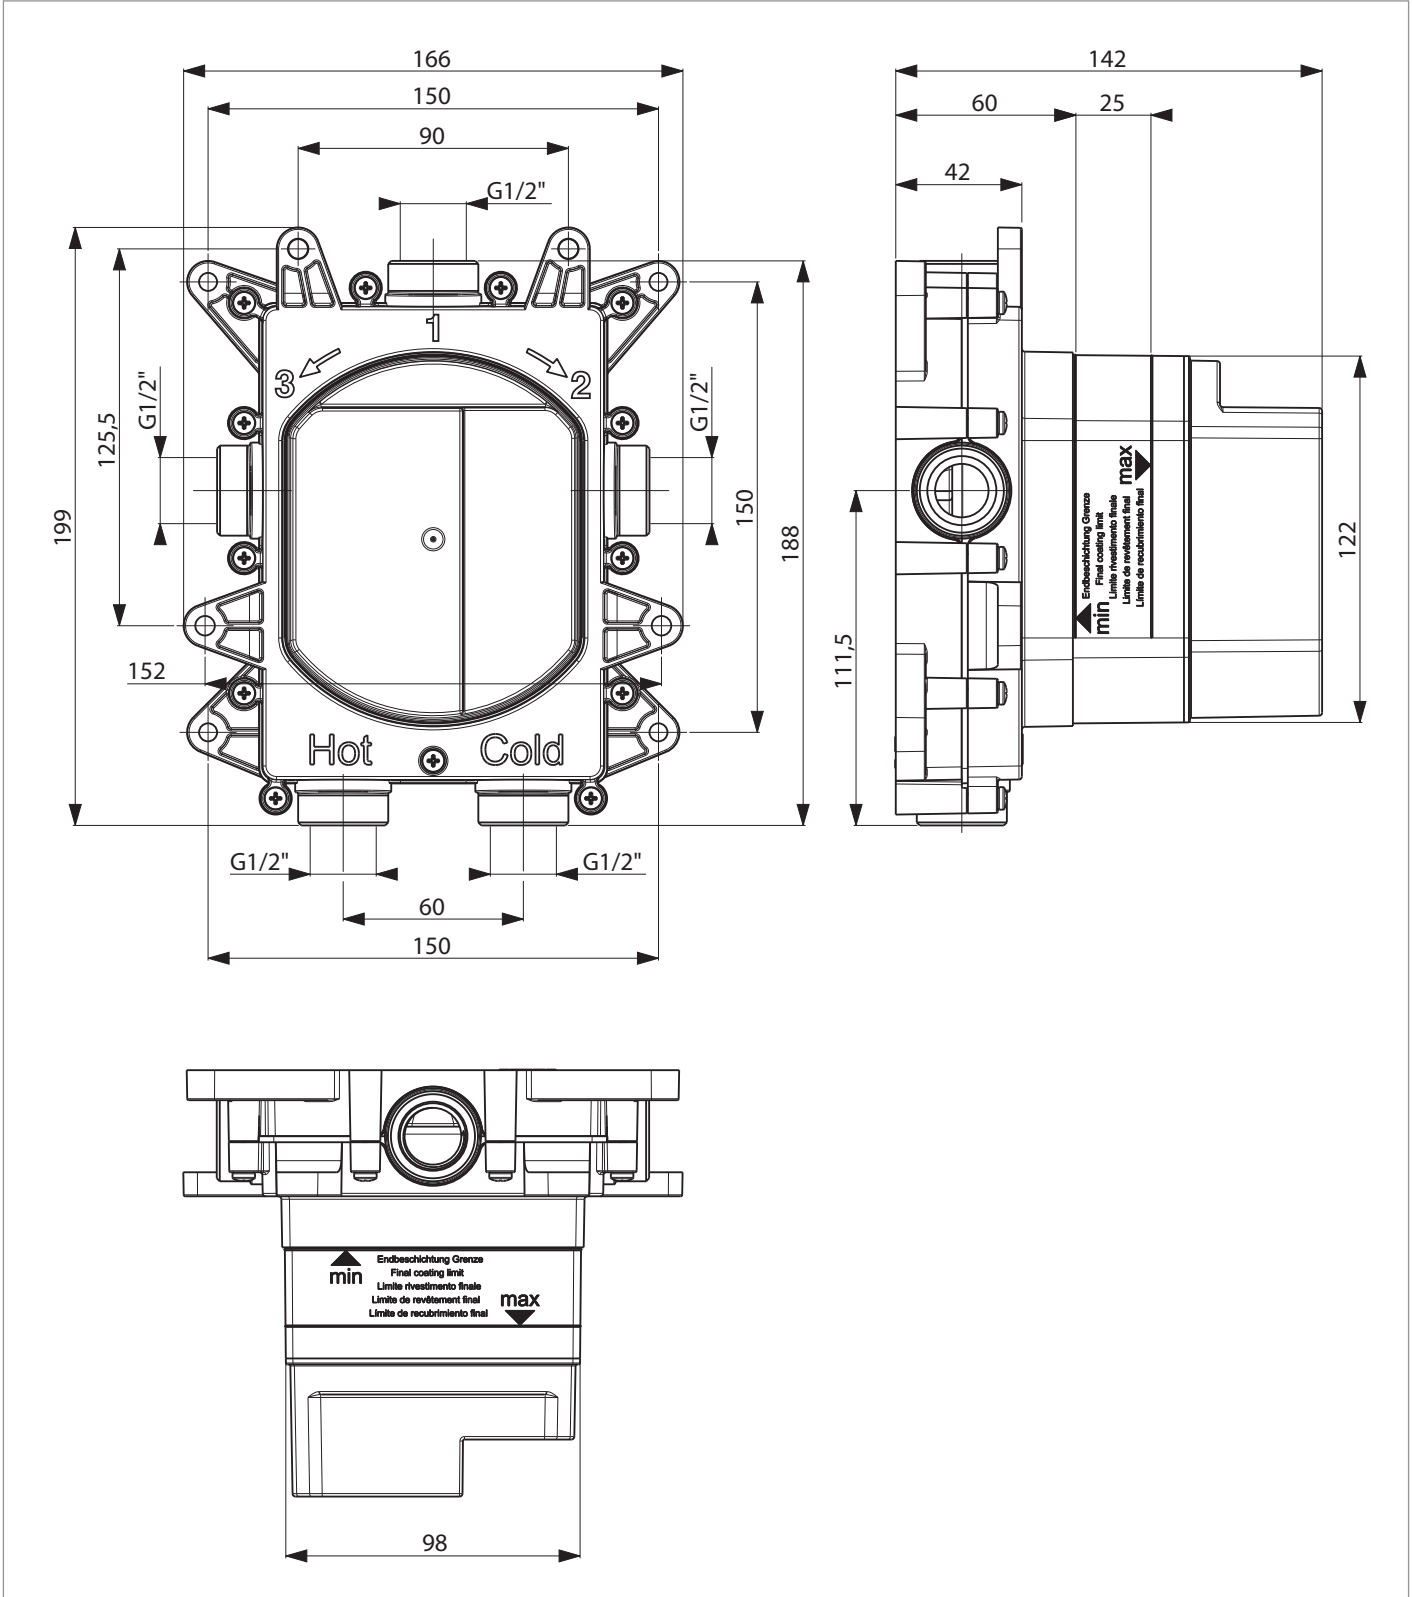

CATEGORY	Brassware
WARRANTY DETAILS	15 Years
COLOUR	Slate
FINISH APPLICATION	PVD
PRIMARY MATERIAL	Brass
INSTALL TYPE	Wall Mounted
PRODUCT WIDTH MM	130
PRODUCT HEIGHT MM	180
PRODUCT NET WEIGHT KG	2.66

MINIMUM PRESSURE (BAR)	1
MAX WORKING PRESSURE (BAR)	5
NUMBER OF OUTLETS	3
NUMBER OF FUNCTIONS	3
INLET CONNECTIONS THREAD	G1/2"
WASTE INCLUDED	No
ANTI-SCALD	Yes
ENERGY SAVING	No
SHOWER HOSE & HANDSET ARE INCLUDED	No

TECHNICAL DIMENSIONS

Dimensions in mm unless otherwise specified.

Tolerances (per material type) apply.

SPARES LIST

Only the parts labelled are available as spares.

--

PRODUCT DATA SHEET

PRODUCT CODE

CROSSBOX

RANGE

Crossbox

DESCRIPTION

Crossbox In Universal Rough

WEBSITE LINK

[Click Here](#)

CATEGORY	Brassware
WARRANTY DETAILS	15 Years
FINISH APPLICATION	Raw/Natural
PRIMARY MATERIAL	Brass
INSTALL TYPE	Wall Mounted
PRODUCT WIDTH MM	166
PRODUCT HEIGHT MM	199
PRODUCT NET WEIGHT KG	1.86

TECHNICAL DIMENSIONS

Dimensions in mm unless otherwise specified.

Tolerances (per material type) apply.

SPARES LIST

Only the parts labelled are available as spares.

NUMBER	PART CODE	DESCRIPTION
1	E00309000000SA	Crossbox Spare Fitting Kit
2	E25000700000SA	Crossbox Frame for Backplate
3	E25000800000SA	Crossbox Screw Kit