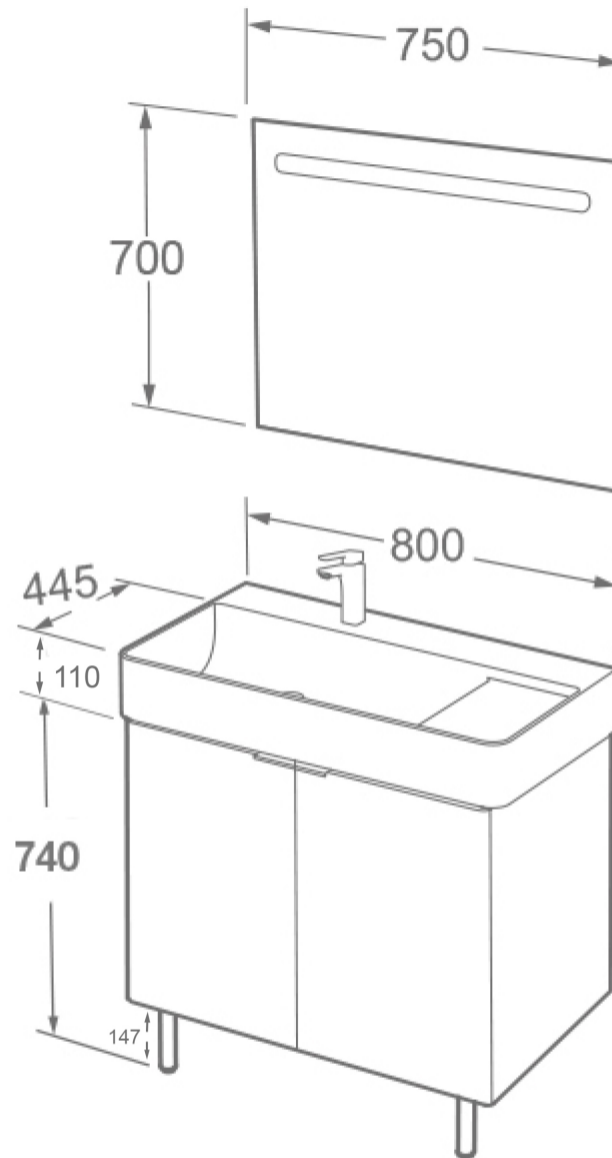

## BLADE 800 TWO DOOR FLOOR STANDING CABINET

SKU: N/A

### TECHNICAL DRAWING

<b>Weight</b>	0.28 kg
<b>Colour</b>	Matt White, Matt Blue, Matt Grey
<b>Range</b>	Blade
<b>Size</b>	800mm

Dimensions are in millimetres except thread sizes which are BSP imperial.

### TECHNICAL DRAWING

<b>Weight</b>	0.084 kg
<b>Range</b>	Blade

Dimensions are in millimetres except thread sizes which are BSP imperial.