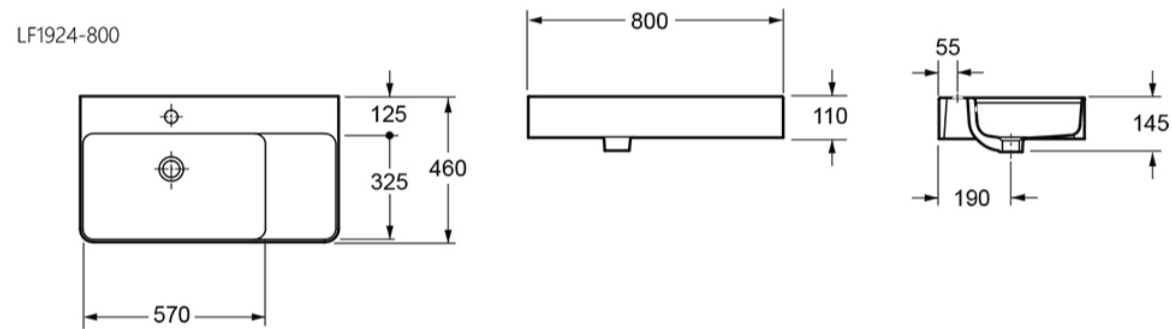

### TECHNICAL DRAWING

<b>Weight</b>	0.28 kg
<b>Colour</b>	Matt White, Matt Blue, Matt Grey
<b>Range</b>	Blade
<b>Size</b>	800mm

Dimensions are in millimetres except thread sizes which are BSP imperial.

### TECHNICAL DRAWING

<b>Weight</b>	0.084 kg
<b>Range</b>	Blade

Dimensions are in millimetres except thread sizes which are BSP imperial.