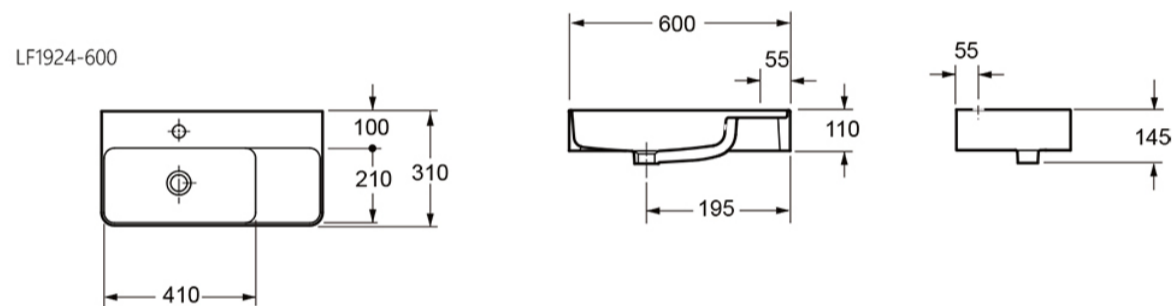

BLADE 600 WALL MOUNTED CABINET

SKU: N/A

TECHNICAL DRAWING

Weight	0.196 kg
Range	Blade
Colour	Matt White, Matt Blue, Matt Grey
Size	600mm

Dimensions are in millimetres except thread sizes which are BSP imperial.

BLADE 600 BASIN SINGLE TAP HOLE - WHITE

SKU: LF1924-600

TECHNICAL DRAWING

Weight	0.036 kg
Range	Blade

Dimensions are in millimetres except thread sizes which are BSP imperial.

NOTES

Our guarantee is subject to the product having been installed, used and maintained in accordance with our instructions. All working parts (such as hinges, ceramic disks, cartridges, seals and cistern fittings), which are subject to normal wear and tear, are covered for 36 months from proof of purchase date. This excludes seats, which are covered for 12 months. Our guarantee applies to the original purchaser and is nontransferable. Our guarantee is only applicable in the UK and ROI. This does not affect your statutory rights.