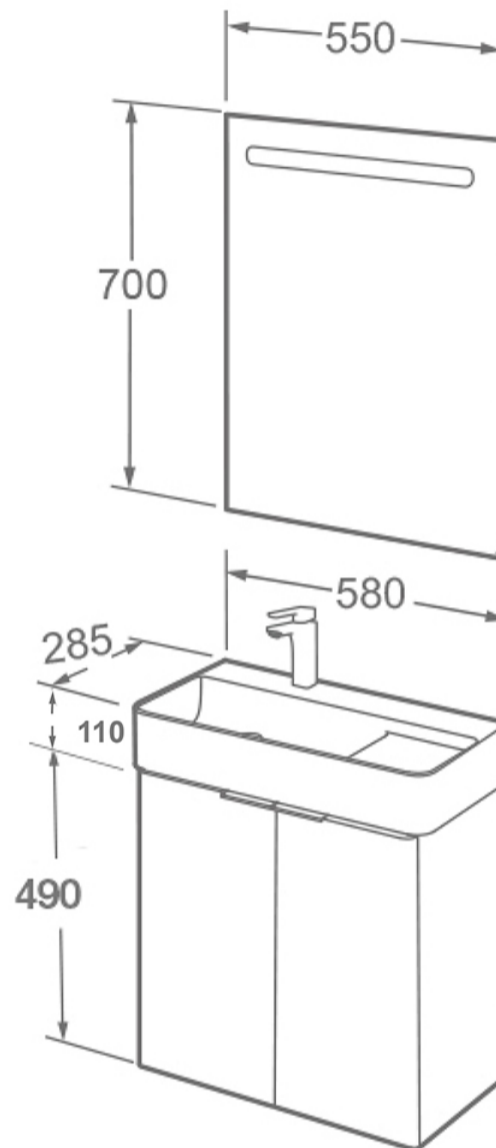

BLADE 600 WALL MOUNTED CABINET

SKU: N/A

TECHNICAL DRAWING

Weight	0.196 kg
Range	Blade
Colour	Matt White, Matt Blue, Matt Grey
Size	600mm

Dimensions are in millimetres except thread sizes which are BSP imperial.

BLADE 600 BASIN SINGLE TAP HOLE - WHITE

SKU: LF1924-600

TECHNICAL DRAWING

Weight	0.036 kg
Range	Blade

Dimensions are in millimetres except thread sizes which are BSP imperial.

NOTES

Our guarantee is subject to the product having been installed, used and maintained in accordance with our instructions. All working parts (such as hinges, ceramic disks, cartridges, seals and cistern fittings), which are subject to normal wear and tear, are covered for 36 months from proof of purchase date. This excludes seats, which are covered for 12 months. Our guarantee applies to the original purchaser and is nontransferable. Our guarantee is only applicable in the UK and ROI. This does not affect your statutory rights.