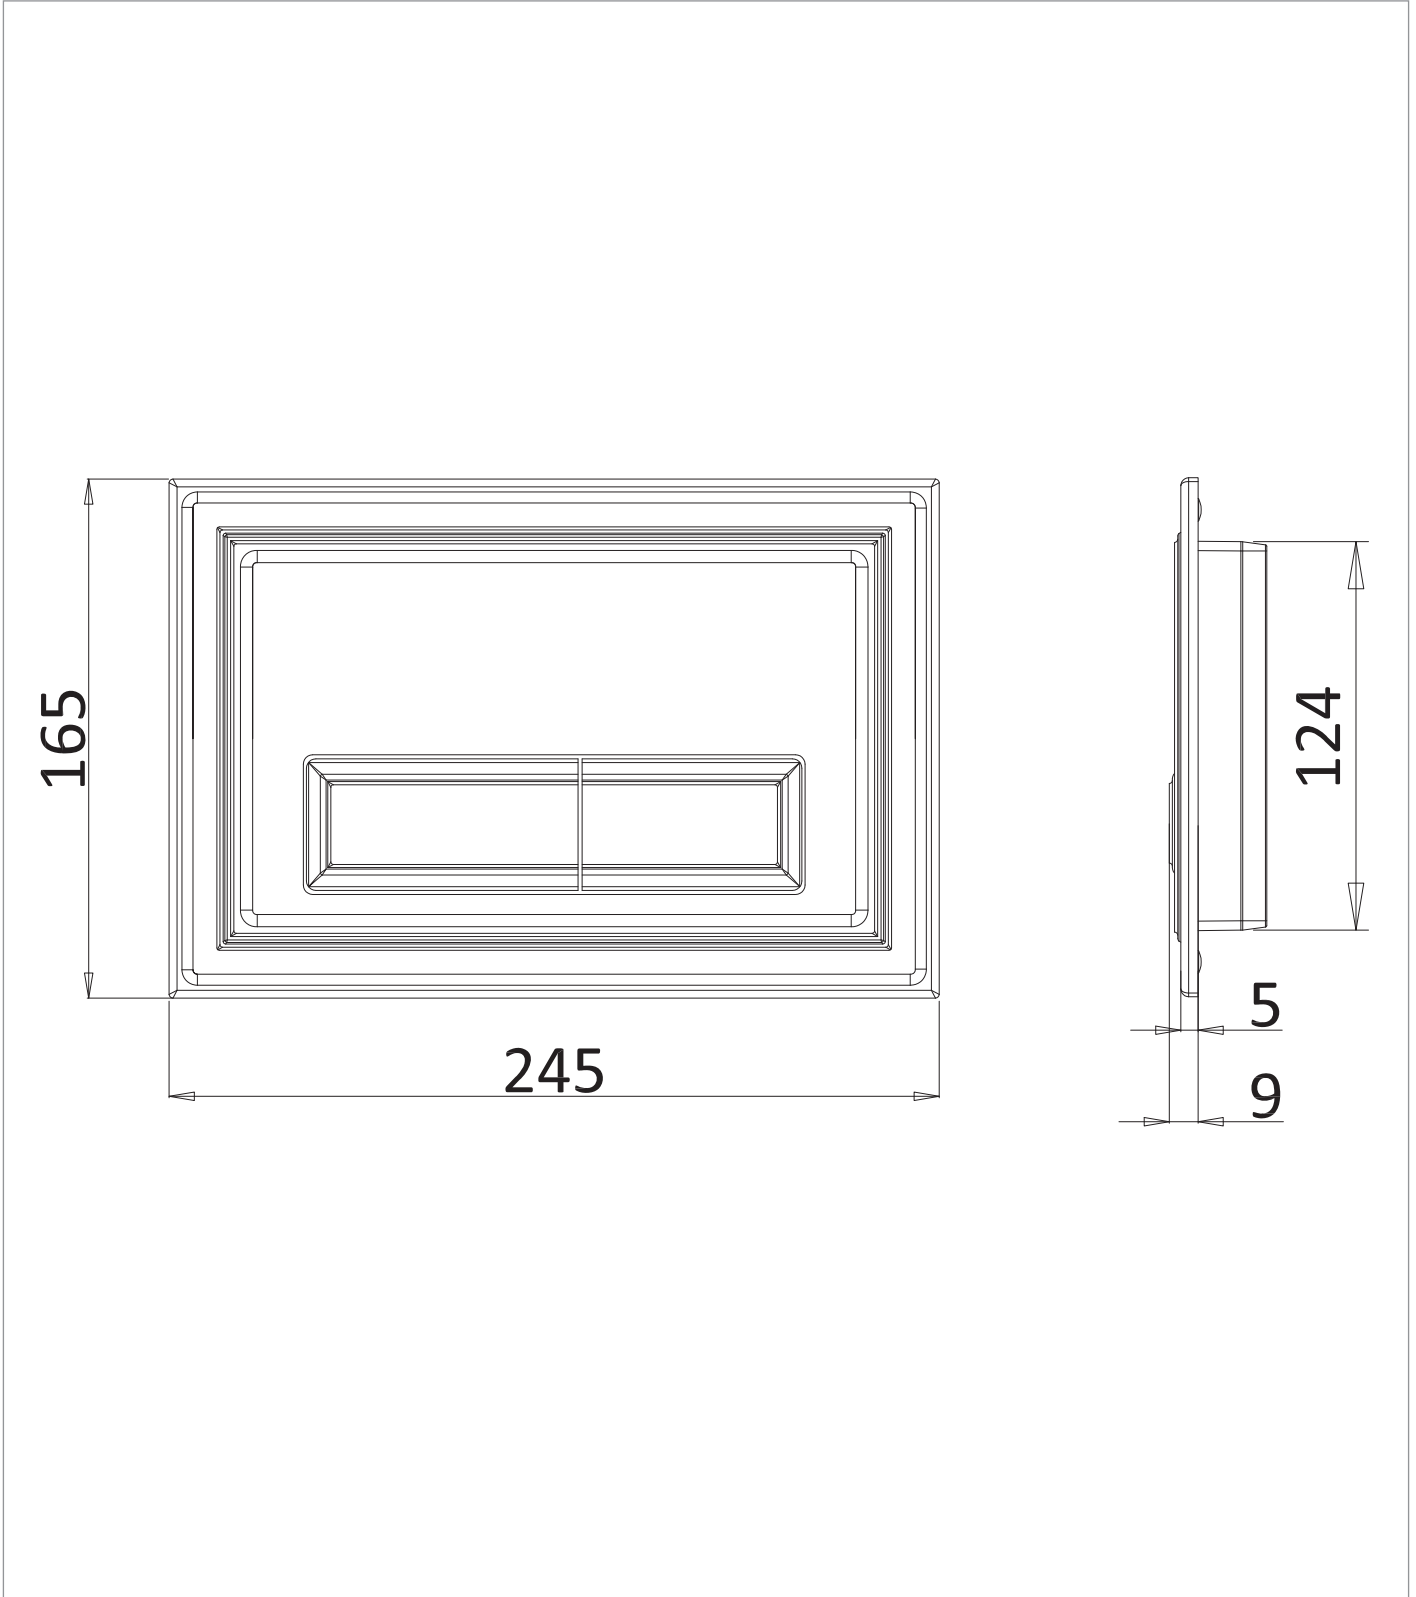

TECHNICAL DIMENSIONS

Dimensions in mm unless otherwise specified.

Tolerances (per material type) apply.