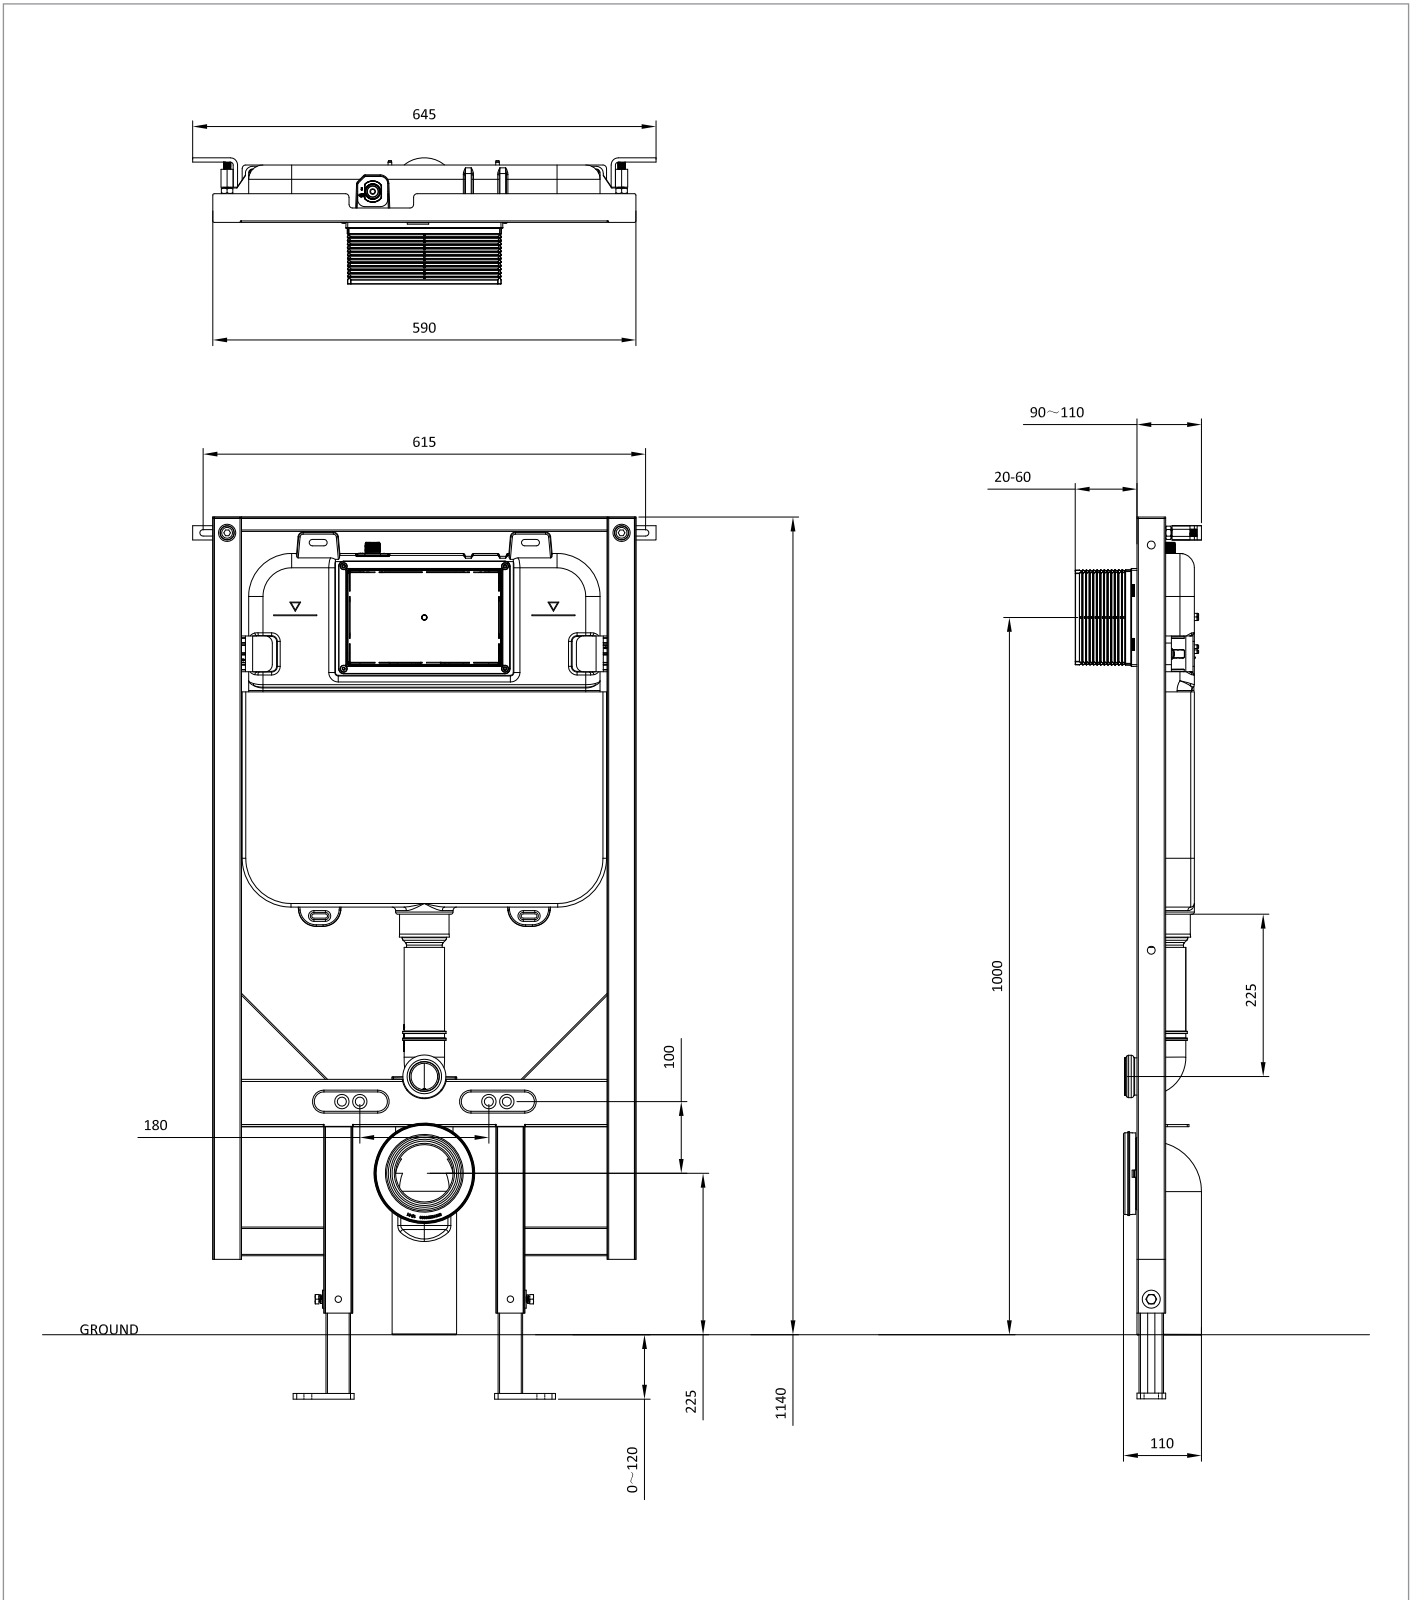

PRODUCT DATA SHEET

PRODUCT CODE

WCF114X59R

RANGE

Toilet Cisterns

DESCRIPTION

Slim Depth WC Support Frame 1.14M Height (with dual flush concealed cistern & installation kit)

WEBSITE LINK

[Click Here](#)

CATEGORY	Sanitaryware
WARRANTY DETAILS	5 Years
PRIMARY MATERIAL	Steel
SECONDARY MATERIAL	Plastic
INSTALL TYPE	Floor Standing
PRODUCT WIDTH MM	590
PRODUCT HEIGHT MM	1140
PRODUCT LENGTH MM	80
PRODUCT NET WEIGHT KG	16.61

Dimensions in mm unless otherwise specified.

Tolerances (per material type) apply.

SPARES LIST

Only the parts labelled are available as spares.

--

PRODUCT DATA SHEET

PRODUCT CODE

BLFLUSHL

RANGE

Flush Plate

DESCRIPTION

Belgravia Traditional Flush Plate
Brushed Nickel

CATEGORY	Sanitaryware
WARRANTY DETAILS	5 Years
COLOUR	Brushed Nickel
FINISH APPLICATION	PVD
INSTALL TYPE	Wall Mounted
PRODUCT WIDTH MM	245
PRODUCT HEIGHT MM	165
PRODUCT LENGTH MM	9
PRODUCT NET WEIGHT KG	1.9