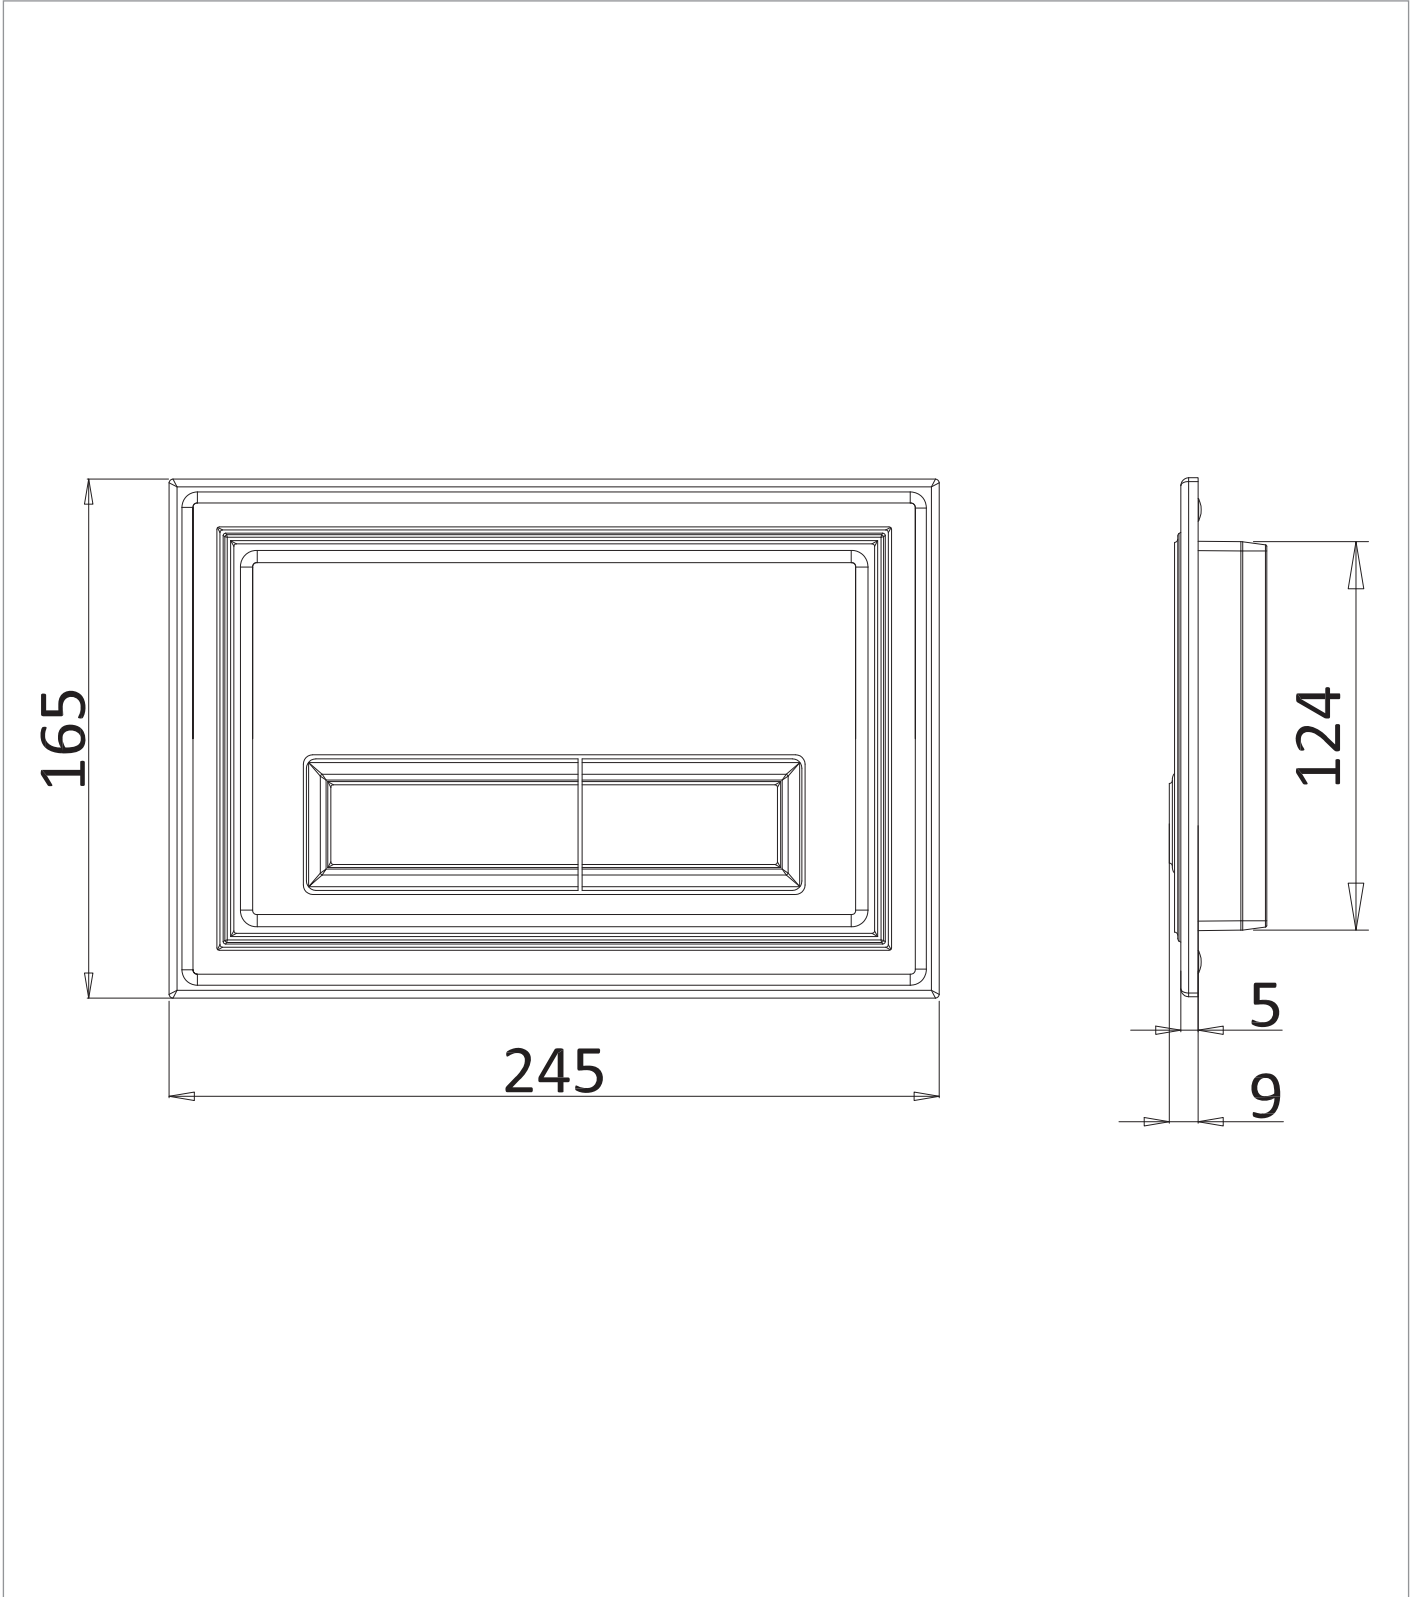

TECHNICAL DIMENSIONS

Dimensions in mm unless otherwise specified.

Tolerances (per material type) apply.