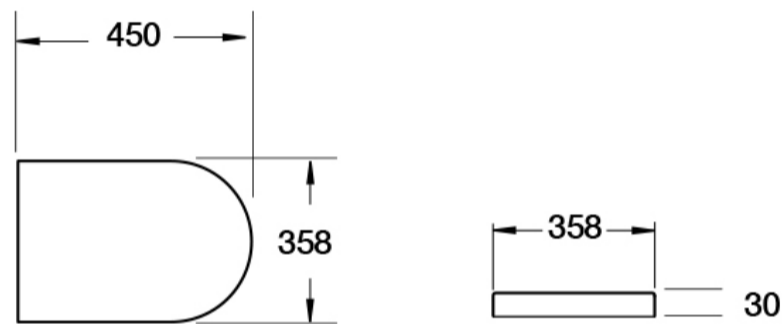

BLADE RIMLESS COMFORT HEIGHT BACK TO WALL PAN

SKU: CB10180AR

TECHNICAL DRAWING

Weight	0.09 kg
Range	Blade

Dimensions are in millimetres except thread sizes which are BSP imperial.

NOTES

Our guarantee is subject to the product having been installed, used and maintained in accordance with our instructions. All working parts (such as hinges, ceramic disks, cartridges, seals and cistern fittings), which are subject to normal wear and tear, are covered for 36 months from proof of purchase date. This excludes seats, which are covered for 12 months. Our guarantee applies to the original purchaser and is nontransferable. Our guarantee is only applicable in the UK and ROI. This does not affect your statutory rights.

ARCO / BLADE / ALMA SLIMLINE WRAP SOFT CLOSE, QUICK RELEASE DURAPLUS SEAT

SKU: SSW1088SCQRN

TECHNICAL DRAWING

Weight	0.015 kg
Range	Blade, Alma, Arco

Dimensions are in millimetres except thread sizes which are BSP imperial.