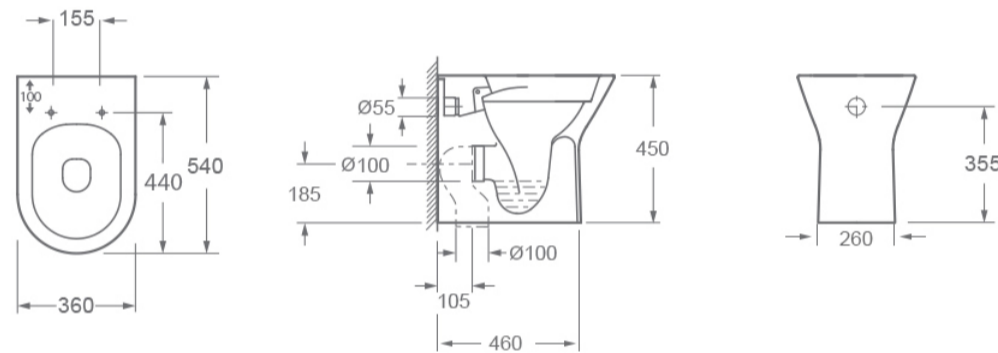

BLADE RIMLESS COMFORT HEIGHT BACK TO WALL PAN

SKU: CB10180AR

TECHNICAL DRAWING

Weight	0.09 kg
Range	Blade

Dimensions are in millimetres except thread sizes which are BSP imperial.

NOTES

Our guarantee is subject to the product having been installed, used and maintained in accordance with our instructions. All working parts (such as hinges, ceramic disks, cartridges, seals and cistern fittings), which are subject to normal wear and tear, are covered for 36 months from proof of purchase date. This excludes seats, which are covered for 12 months. Our guarantee applies to the original purchaser and is nontransferable. Our guarantee is only applicable in the UK and ROI. This does not affect your statutory rights.

ARCO / BLADE / ALMA SLIMLINE WRAP SOFT CLOSE, QUICK RELEASE DURAPLUS SEAT

SKU: SSW1088SCQRN

TECHNICAL DRAWING

Weight	0.015 kg
Range	Blade, Alma, Arco

Dimensions are in millimetres except thread sizes which are BSP imperial.