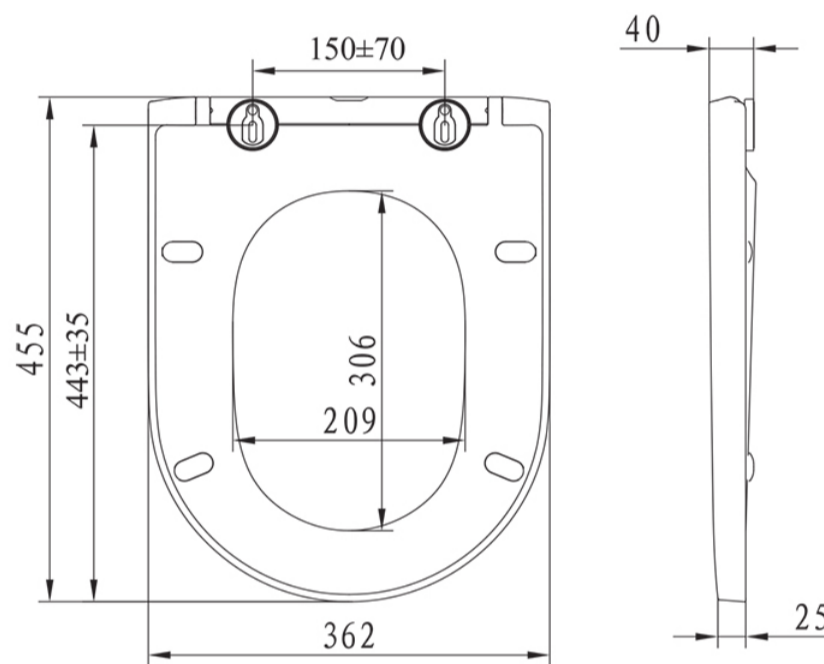

BLADE RIMLESS OPEN BACK CLOSE COUPLED PAN & CISTERN (PAN HEIGHT 400MM)

SKU: C10180CR/T10180

TECHNICAL DRAWING

Weight	0.1 kg
Range	Blade
Type	Open back, Rimless

Dimensions are in millimetres except thread sizes which are BSP imperial.

BLADE CLOSE COUPLED CISTERN

SKU: T10180

TECHNICAL DRAWING

Weight	0.04 kg
Range	Blade

Dimensions are in millimetres except thread sizes which are BSP imperial.

NOTES

Our guarantee is subject to the product having been installed, used and maintained in accordance with our instructions. All working parts (such as hinges, ceramic disks, cartridges, seals and cistern fittings), which are subject to normal wear and tear, are covered for 36 months from proof of purchase date. This excludes seats, which are covered for 12 months. Our guarantee applies to the original purchaser and is nontransferable. Our guarantee is only applicable in the UK and ROI. This does not affect your statutory rights.

BLADE SOFT CLOSE STANDARD SEAT

SKU: S10180SCQR

TECHNICAL DRAWING

Weight	0.015 kg
Range	Blade

Dimensions are in millimetres except thread sizes which are BSP imperial.

NOTES

Our guarantee is subject to the product having been installed, used and maintained in accordance with our instructions. All working parts (such as hinges, ceramic disks, cartridges, seals and cistern fittings), which are subject to normal wear and tear, are covered for 36 months from proof of purchase date. This excludes seats, which are covered for 12 months. Our guarantee applies to the original purchaser and is nontransferable. Our guarantee is only applicable in the UK and ROI. This does not affect your statutory rights.