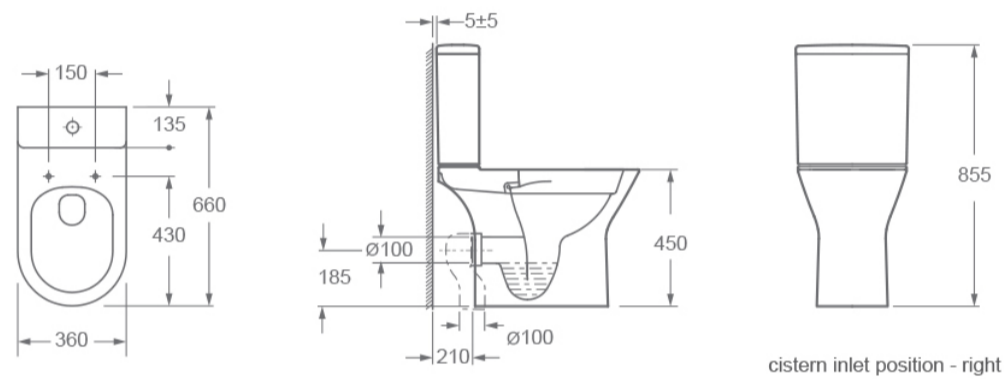

BLADE RIMLESS OPEN BACK CLOSE COUPLED PAN & CISTERN (PAN HEIGHT 400MM)

SKU: C10180CR/T10180

TECHNICAL DRAWING

Weight	0.1 kg
Range	Blade
Type	Open back, Rimless

Dimensions are in millimetres except thread sizes which are BSP imperial.

BLADE CLOSE COUPLED CISTERN

SKU: T10180

TECHNICAL DRAWING

Weight	0.04 kg
Range	Blade

Dimensions are in millimetres except thread sizes which are BSP imperial.

NOTES

Our guarantee is subject to the product having been installed, used and maintained in accordance with our instructions. All working parts (such as hinges, ceramic disks, cartridges, seals and cistern fittings), which are subject to normal wear and tear, are covered for 36 months from proof of purchase date. This excludes seats, which are covered for 12 months. Our guarantee applies to the original purchaser and is nontransferable. Our guarantee is only applicable in the UK and ROI. This does not affect your statutory rights.

BLADE SOFT CLOSE STANDARD SEAT

SKU: S10180SCQR

TECHNICAL DRAWING

Weight	0.015 kg
Range	Blade

Dimensions are in millimetres except thread sizes which are BSP imperial.

NOTES

Our guarantee is subject to the product having been installed, used and maintained in accordance with our instructions. All working parts (such as hinges, ceramic disks, cartridges, seals and cistern fittings), which are subject to normal wear and tear, are covered for 36 months from proof of purchase date. This excludes seats, which are covered for 12 months. Our guarantee applies to the original purchaser and is nontransferable. Our guarantee is only applicable in the UK and ROI. This does not affect your statutory rights.