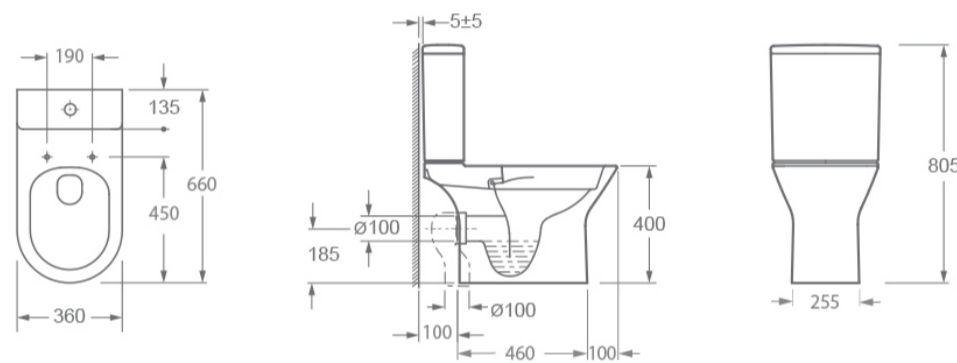

BLADE RIMLESS OPEN BACK CLOSE COUPLED PAN & CISTERN (PAN HEIGHT 400MM)

SKU: C10180CR/T10180

TECHNICAL DRAWING

Weight	0.1 kg
Range	Blade
Type	Open back, Rimless

Dimensions are in millimetres except thread sizes which are BSP imperial.

BLADE CLOSE COUPLED CISTERN

SKU: T10180

TECHNICAL DRAWING

Weight	0.04 kg
Range	Blade

Dimensions are in millimetres except thread sizes which are BSP imperial.

NOTES

Our guarantee is subject to the product having been installed, used and maintained in accordance with our instructions. All working parts (such as hinges, ceramic disks, cartridges, seals and cistern fittings), which are subject to normal wear and tear, are covered for 36 months from proof of purchase date. This excludes seats, which are covered for 12 months. Our guarantee applies to the original purchaser and is nontransferable. Our guarantee is only applicable in the UK and ROI. This does not affect your statutory rights.

BLADE SOFT CLOSE STANDARD SEAT

SKU: S10180SCQR

TECHNICAL DRAWING

Weight	0.015 kg
Range	Blade

Dimensions are in millimetres except thread sizes which are BSP imperial.

NOTES

Our guarantee is subject to the product having been installed, used and maintained in accordance with our instructions. All working parts (such as hinges, ceramic disks, cartridges, seals and cistern fittings), which are subject to normal wear and tear, are covered for 36 months from proof of purchase date. This excludes seats, which are covered for 12 months. Our guarantee applies to the original purchaser and is nontransferable. Our guarantee is only applicable in the UK and ROI. This does not affect your statutory rights.