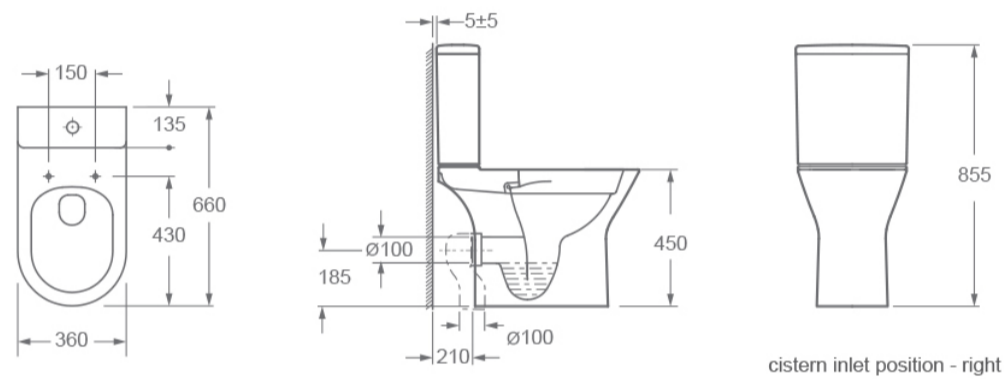

BLADE RIMLESS COMFORT HEIGHT CLOSED BACK CLOSE COUPLED PAN

SKU: C10180AR

TECHNICAL DRAWING

Weight	0.1 kg
Range	Blade
Guarantee	10 years manufacturing, 3 years working parts

Dimensions are in millimetres except thread sizes which are BSP imperial.

BLADE CLOSE COUPLED CISTERN

SKU: T10180

TECHNICAL DRAWING

Weight	0.04 kg
Range	Blade

Dimensions are in millimetres except thread sizes which are BSP imperial.

NOTES

Our guarantee is subject to the product having been installed, used and maintained in accordance with our instructions. All working parts (such as hinges, ceramic disks, cartridges, seals and cistern fittings), which are subject to normal wear and tear, are covered for 36 months from proof of purchase date. This excludes seats, which are covered for 12 months. Our guarantee applies to the original purchaser and is nontransferable. Our guarantee is only applicable in the UK and ROI. This does not affect your statutory rights.

BLADE SOFT CLOSE STANDARD SEAT

SKU: S10180SCQR

TECHNICAL DRAWING

Weight	0.015 kg
Range	Blade

Dimensions are in millimetres except thread sizes which are BSP imperial.

NOTES

Our guarantee is subject to the product having been installed, used and maintained in accordance with our instructions. All working parts (such as hinges, ceramic disks, cartridges, seals and cistern fittings), which are subject to normal wear and tear, are covered for 36 months from proof of purchase date. This excludes seats, which are covered for 12 months. Our guarantee applies to the original purchaser and is nontransferable. Our guarantee is only applicable in the UK and ROI. This does not affect your statutory rights.