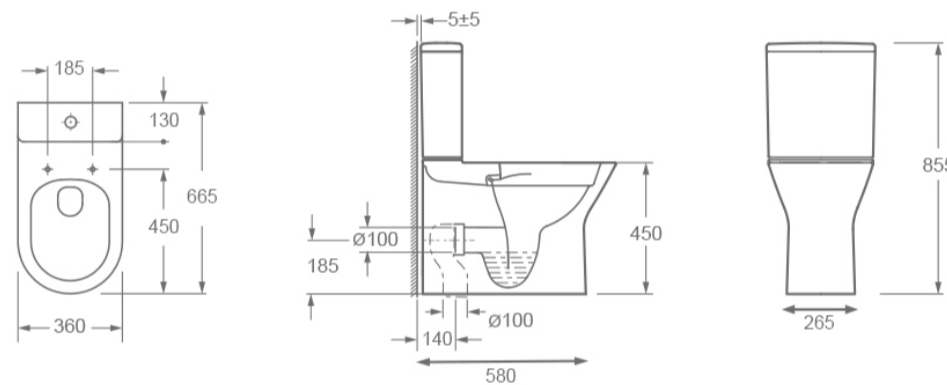

BLADE RIMLESS COMFORT HEIGHT CLOSED BACK CLOSE COUPLED PAN

SKU: C10180AR

TECHNICAL DRAWING

Weight	0.1 kg
Range	Blade
Guarantee	10 years manufacturing, 3 years working parts

Dimensions are in millimetres except thread sizes which are BSP imperial.

BLADE CLOSE COUPLED CISTERN

SKU: T10180

TECHNICAL DRAWING

Weight	0.04 kg
Range	Blade

Dimensions are in millimetres except thread sizes which are BSP imperial.

NOTES

Our guarantee is subject to the product having been installed, used and maintained in accordance with our instructions. All working parts (such as hinges, ceramic disks, cartridges, seals and cistern fittings), which are subject to normal wear and tear, are covered for 36 months from proof of purchase date. This excludes seats, which are covered for 12 months. Our guarantee applies to the original purchaser and is nontransferable. Our guarantee is only applicable in the UK and ROI. This does not affect your statutory rights.

BLADE SOFT CLOSE STANDARD SEAT

SKU: S10180SCQR

TECHNICAL DRAWING

Weight	0.015 kg
Range	Blade

Dimensions are in millimetres except thread sizes which are BSP imperial.

NOTES

Our guarantee is subject to the product having been installed, used and maintained in accordance with our instructions. All working parts (such as hinges, ceramic disks, cartridges, seals and cistern fittings), which are subject to normal wear and tear, are covered for 36 months from proof of purchase date. This excludes seats, which are covered for 12 months. Our guarantee applies to the original purchaser and is nontransferable. Our guarantee is only applicable in the UK and ROI. This does not affect your statutory rights.