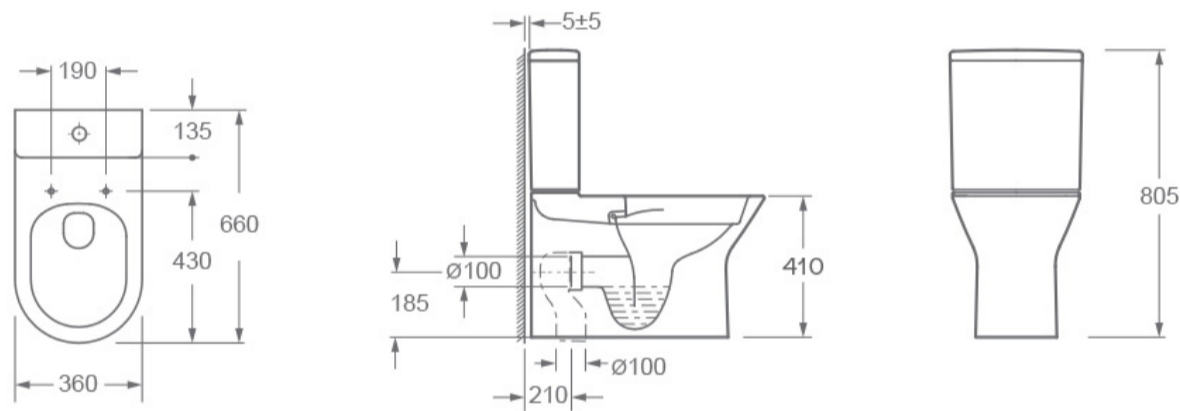

BLADE RIMLESS CLOSED BACK CLOSE COUPLED PAN

SKU: C10180R

TECHNICAL DRAWING

Weight	0.1 kg
Range	Blade

Dimensions are in millimetres except thread sizes which are BSP imperial.

NOTES

Our guarantee is subject to the product having been installed, used and maintained in accordance with our instructions. All working parts (such as hinges, ceramic disks, cartridges, seals and cistern fittings), which are subject to normal wear and tear, are covered for 36 months from proof of purchase date. This excludes seats, which are covered for 12 months. Our guarantee applies to the original purchaser and is nontransferable. Our guarantee is only applicable in the UK and ROI. This does not affect your statutory rights.

BLADE CLOSE COUPLED CISTERN

SKU: T10180

TECHNICAL DRAWING

Weight	0.04 kg
Range	Blade

Dimensions are in millimetres except thread sizes which are BSP imperial.

NOTES

Our guarantee is subject to the product having been installed, used and maintained in accordance with our instructions. All working parts (such as hinges, ceramic disks, cartridges, seals and cistern fittings), which are subject to normal wear and tear, are covered for 36 months from proof of purchase date. This excludes seats, which are covered for 12 months. Our guarantee applies to the original purchaser and is nontransferable. Our guarantee is only applicable in the UK and ROI. This does not affect your statutory rights.