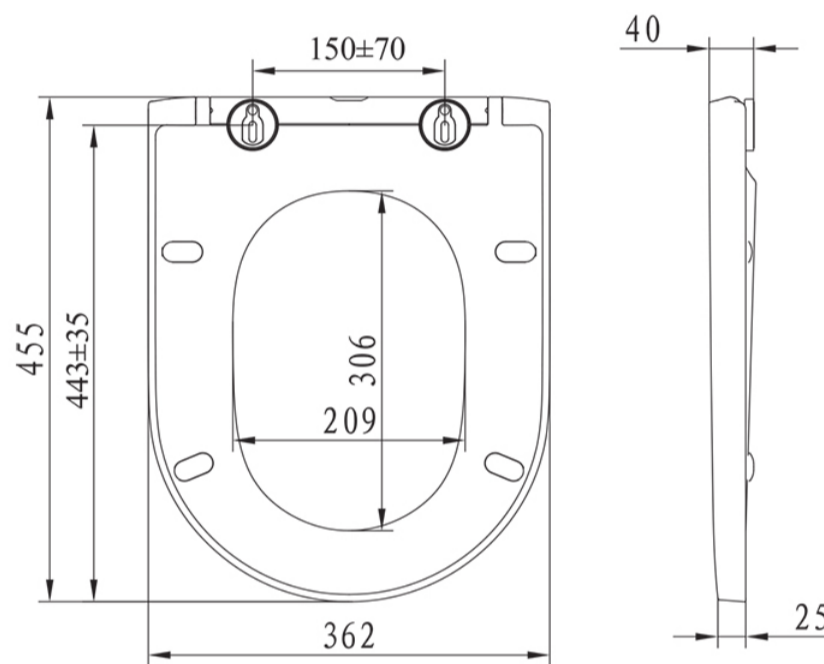

BLADE CLOSE COUPLED CISTERN

SKU: T10180

TECHNICAL DRAWING

Weight	0.04 kg
Range	Blade

Dimensions are in millimetres except thread sizes which are BSP imperial.

NOTES

Our guarantee is subject to the product having been installed, used and maintained in accordance with our instructions. All working parts (such as hinges, ceramic disks, cartridges, seals and cistern fittings), which are subject to normal wear and tear, are covered for 36 months from proof of purchase date. This excludes seats, which are covered for 12 months. Our guarantee applies to the original purchaser and is nontransferable. Our guarantee is only applicable in the UK and ROI. This does not affect your statutory rights.

BLADE SOFT CLOSE STANDARD SEAT

SKU: S10180SCQR

TECHNICAL DRAWING

Weight	0.015 kg
Range	Blade

Dimensions are in millimetres except thread sizes which are BSP imperial.

NOTES

Our guarantee is subject to the product having been installed, used and maintained in accordance with our instructions. All working parts (such as hinges, ceramic disks, cartridges, seals and cistern fittings), which are subject to normal wear and tear, are covered for 36 months from proof of purchase date. This excludes seats, which are covered for 12 months. Our guarantee applies to the original purchaser and is nontransferable. Our guarantee is only applicable in the UK and ROI. This does not affect your statutory rights.