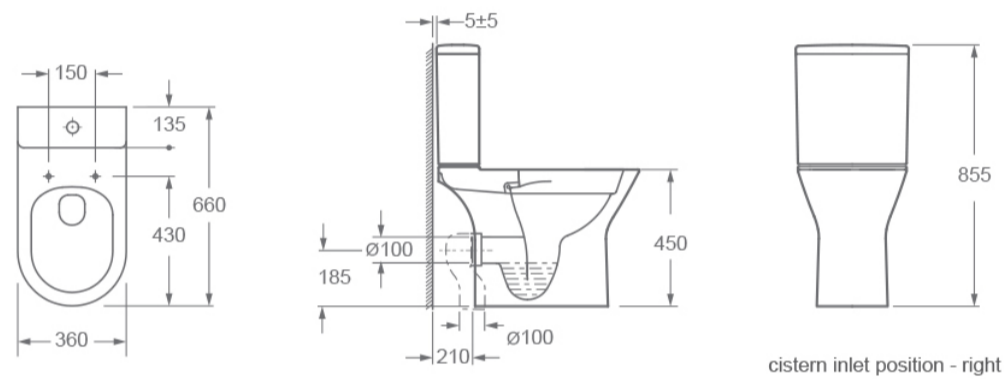

BLADE RIMLESS CLOSED BACK CLOSE COUPLED PAN

SKU: C10180R

TECHNICAL DRAWING

Weight	0.1 kg
Range	Blade

Dimensions are in millimetres except thread sizes which are BSP imperial.

NOTES

Our guarantee is subject to the product having been installed, used and maintained in accordance with our instructions. All working parts (such as hinges, ceramic disks, cartridges, seals and cistern fittings), which are subject to normal wear and tear, are covered for 36 months from proof of purchase date. This excludes seats, which are covered for 12 months. Our guarantee applies to the original purchaser and is nontransferable. Our guarantee is only applicable in the UK and ROI. This does not affect your statutory rights.

BLADE CLOSE COUPLED CISTERN

SKU: T10180

TECHNICAL DRAWING

Weight	0.04 kg
Range	Blade

Dimensions are in millimetres except thread sizes which are BSP imperial.

NOTES

Our guarantee is subject to the product having been installed, used and maintained in accordance with our instructions. All working parts (such as hinges, ceramic disks, cartridges, seals and cistern fittings), which are subject to normal wear and tear, are covered for 36 months from proof of purchase date. This excludes seats, which are covered for 12 months. Our guarantee applies to the original purchaser and is nontransferable. Our guarantee is only applicable in the UK and ROI. This does not affect your statutory rights.