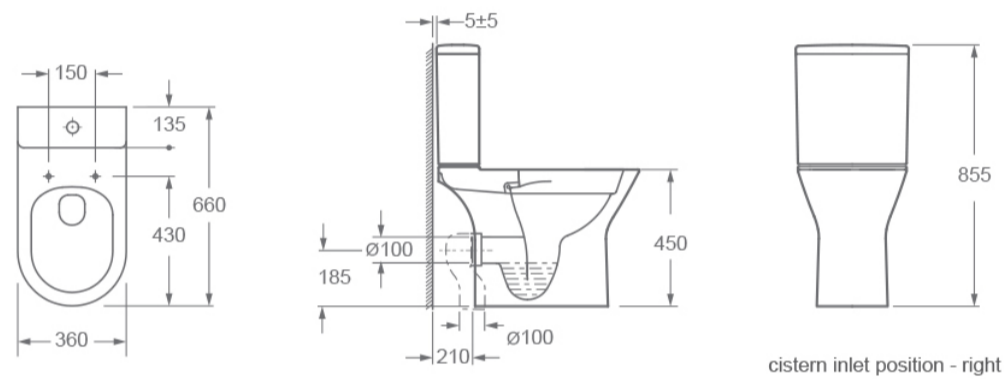

### TECHNICAL DRAWING

<b>Weight</b>	0.1 kg
<b>Range</b>	Blade
<b>Type</b>	Comfort Height, Open back, Rimless

Dimensions are in millimetres except thread sizes which are BSP imperial.

### TECHNICAL DRAWING

<b>Weight</b>	0.04 kg
<b>Range</b>	Blade

Dimensions are in millimetres except thread sizes which are BSP imperial.

### TECHNICAL DRAWING

<b>Weight</b>	0.015 kg
<b>Range</b>	Blade

Dimensions are in millimetres except thread sizes which are BSP imperial.