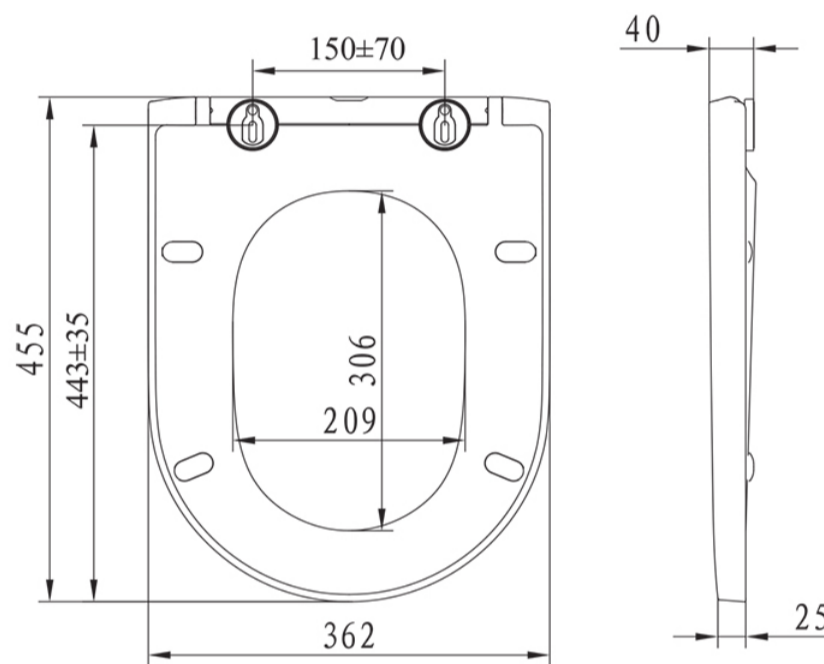

### TECHNICAL DRAWING

<b>Weight</b>	0.1 kg
<b>Range</b>	Blade
<b>Type</b>	Comfort Height, Open back, Rimless

Dimensions are in millimetres except thread sizes which are BSP imperial.

### TECHNICAL DRAWING

<b>Weight</b>	0.04 kg
<b>Range</b>	Blade

Dimensions are in millimetres except thread sizes which are BSP imperial.

### TECHNICAL DRAWING

<b>Weight</b>	0.015 kg
<b>Range</b>	Blade

Dimensions are in millimetres except thread sizes which are BSP imperial.