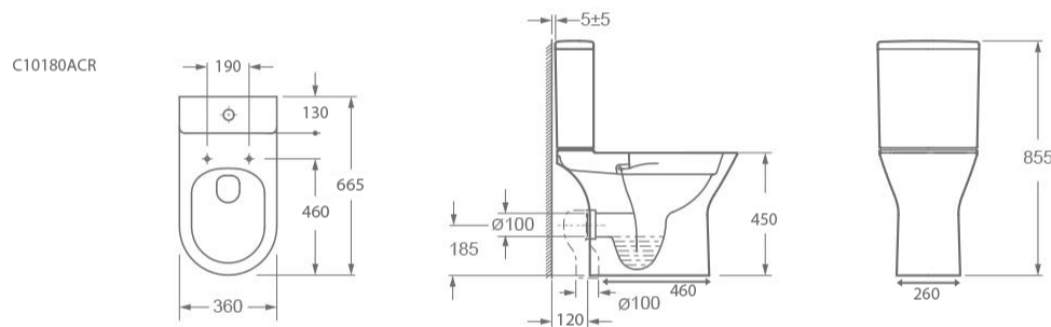

## BLADE RIMLESS COMFORT HEIGHT OPEN BACK CLOSE COUPLED PAN & CISTERN (PAN HEIGHT 450MM)

SKU: C10180ACR/T10180

### TECHNICAL DRAWING

<b>Weight</b>	0.1 kg
<b>Range</b>	Blade
<b>Type</b>	Comfort Height, Open back, Rimless

Dimensions are in millimetres except thread sizes which are BSP imperial.

### TECHNICAL DRAWING

<b>Weight</b>	0.04 kg
<b>Range</b>	Blade

Dimensions are in millimetres except thread sizes which are BSP imperial.

### TECHNICAL DRAWING

<b>Weight</b>	0.015 kg
<b>Range</b>	Blade

Dimensions are in millimetres except thread sizes which are BSP imperial.