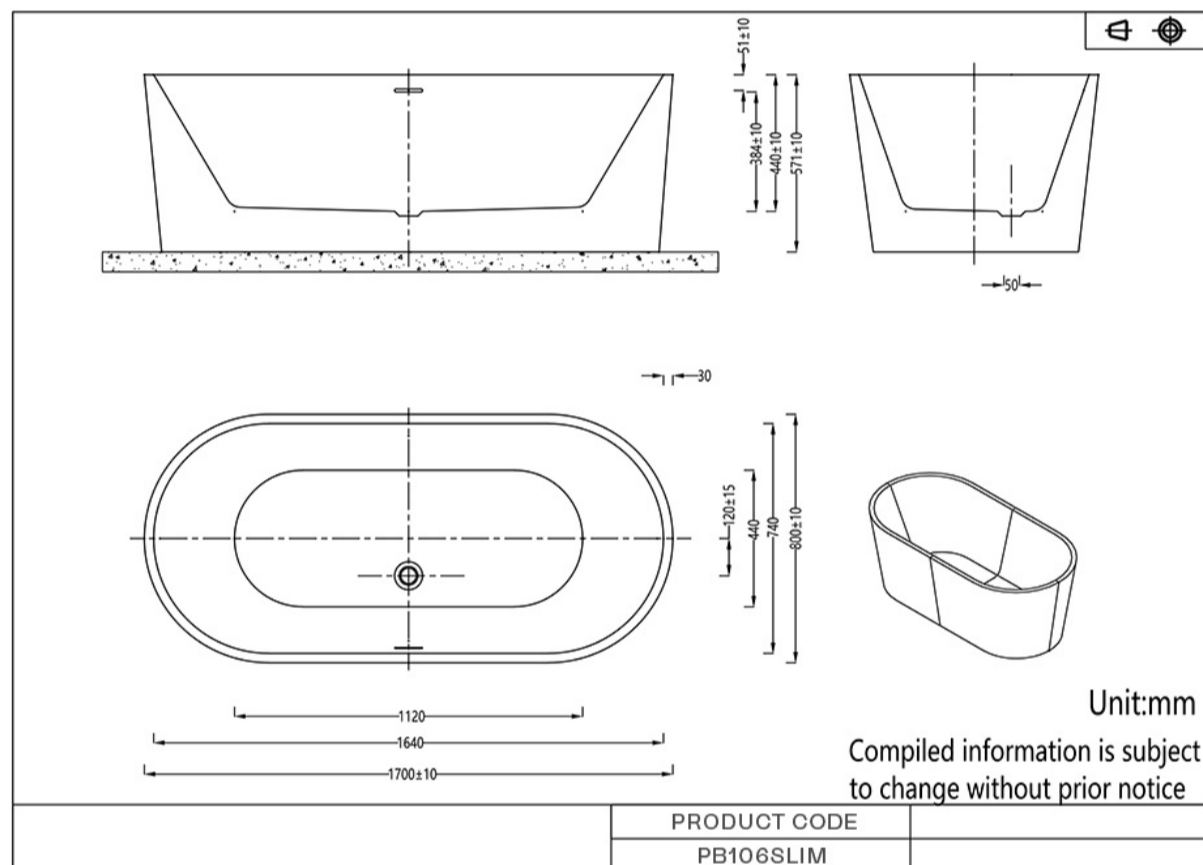

ARCO SLIM 1700X800 FREESTANDING BATH INCLUDING POP UP BATH WASTE

SKU: PB106SLIM

TECHNICAL DRAWING

| | |
|------------------|----------|
| Length | 1700mm |
| Catalogue | Puracast |
| Range | Arco |
| Size | 1700mm |

Dimensions are in millimetres except thread sizes which are BSP imperial.

NOTES

Our guarantee is subject to the product having been installed, used and maintained in accordance with our instructions. All working parts (such as hinges, ceramic disks, cartridges, seals and cistern fittings), which are subject to normal wear and tear, are covered for 36 months from proof of purchase date. This excludes seats, which are covered for 12 months. Our guarantee applies to the original purchaser and is nontransferable. Our guarantee is only applicable in the UK and ROI. This does not affect your statutory rights.