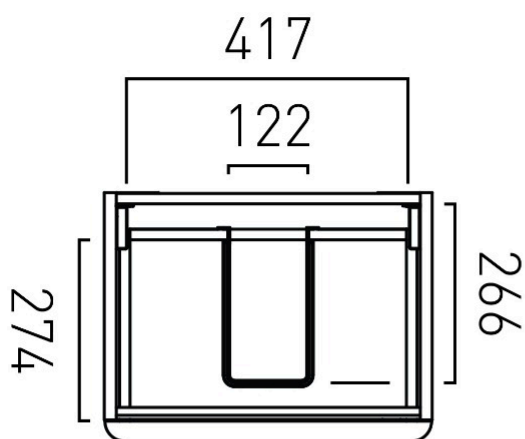

BASIN SUITABILITY

Cameo, 500mm Basins

FIXING LOCATION

100mm from top of unit

tel: 01934 744466
email: sales@vado.com
www.vado.com

WHERE INSPIRATION FLOWS
TAPS | SHOWERS | FURNITURE

SPECIFICATION SHEET

COLLECTION: CAMEO
PRODUCT CODE: CAM-F500-NO

SPACE SAVING SOLUTION

Bottle trap cut out in top drawer

NOTES

Use dimension from the chosen basin waste to align waste centres

TECHNICAL DRAWING

COLLECTION: CAMEO
PRODUCT CODE: CAM-F500-NO

SPECIFICATION SHEET

Inset Basin

BASIN TYPE

Inset Basin

SIZE

500mm

SIZE

500mm

BASIN MATERIAL

FURNITURE TYPE

Inset Basin

BASIN TYPE

Inset Basin

SIZE

500mm

SIZE

500mm