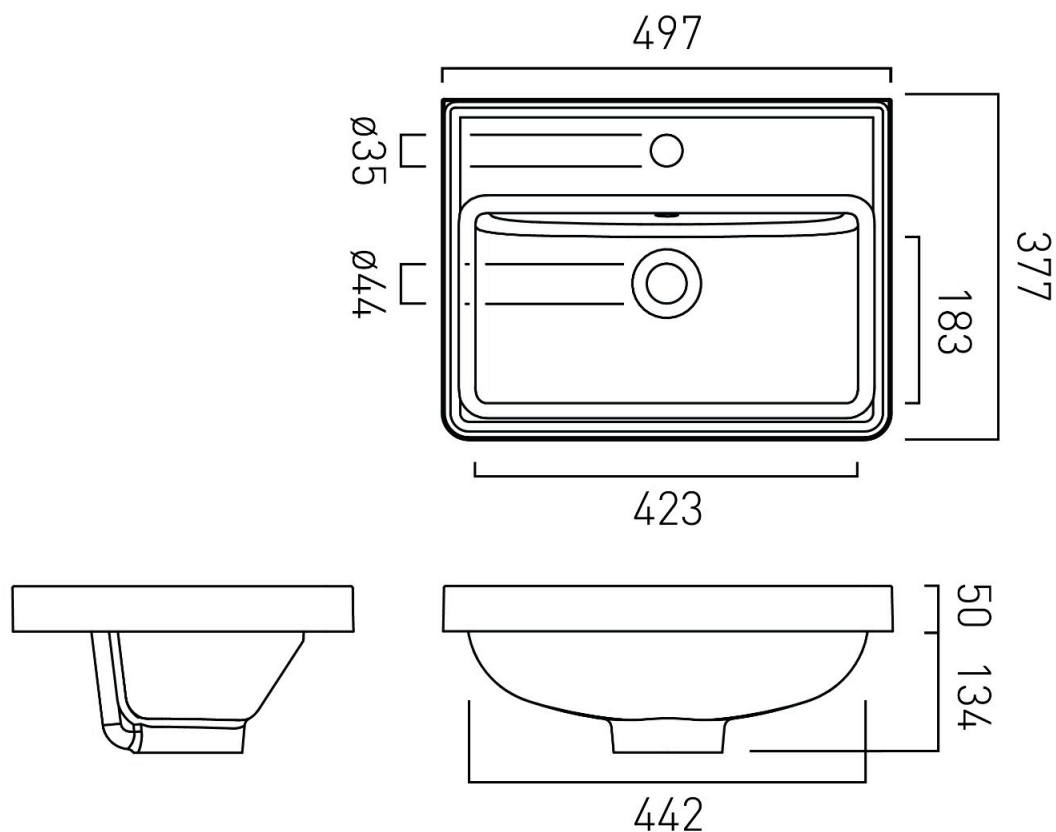

Inset Basin

SIZE

500mm

SIZE

500mm

BASIN MATERIAL

Mineral Cast

OVERFLOW

Required: CAM-BM0

REPAIR KIT INCLUDED

Yes

tel: 01934 744466
email: sales@vado.com
www.vado.com

WHERE INSPIRATION FLOWS
TAPS | SHOWERS | FURNITURE

TECHNICAL DRAWING

COLLECTION: CAMEO
PRODUCT CODE: CAM-BM5-CB

FURNITURE TYPE

Inset Basin

BASIN TYPE

Inset Basin

SIZE

500mm

SIZE

500mm