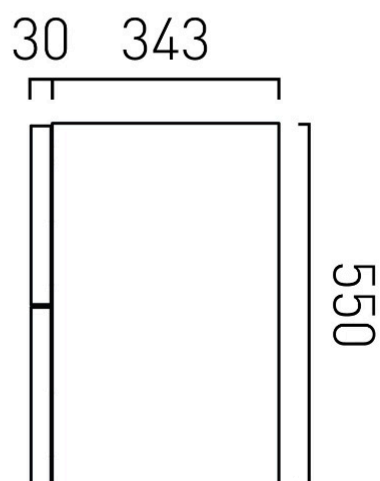

FURNITURE TYPE

Vanity Unit

MOUNTING

Wall Mounted

SIZE

500mm

DRAWERS

2 Drawers

BASIN SUITABILITY

Cameo, 500mm Basins

FIXING LOCATION

100mm from top of unit

tel: 01934 744466
email: sales@vado.com
www.vado.com

WHERE INSPIRATION FLOWS
TAPS | SHOWERS | FURNITURE

SPECIFICATION SHEET

COLLECTION: CAMEO
PRODUCT CODE: CAM-F500-NO

SPACE SAVING SOLUTION

Bottle trap cut out in top drawer

NOTES

Use dimension from the chosen basin waste to align waste centres

TECHNICAL DRAWING

COLLECTION: CAMEO
PRODUCT CODE: CAM-F500-NO

SPECIFICATION SHEET

Inset Basin

BASIN TYPE

Inset Basin

SIZE

500mm

SIZE

500mm

BASIN MATERIAL