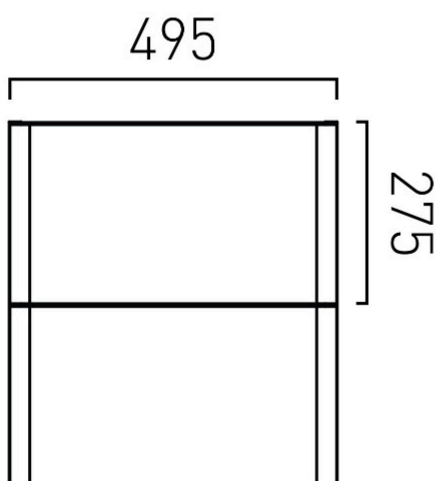

BASIN SUITABILITY

Cameo, 500mm Basins

FIXING LOCATION

100mm from top of unit

tel: 01934 744466
email: sales@vado.com
www.vado.com

WHERE INSPIRATION FLOWS
TAPS | SHOWERS | FURNITURE

SPECIFICATION SHEET

COLLECTION: CAMEO
PRODUCT CODE: CAM-F500-NO

SPACE SAVING SOLUTION

Bottle trap cut out in top drawer

NOTES

Use dimension from the chosen basin waste to align waste centres

TECHNICAL DRAWING

COLLECTION: CAMEO
PRODUCT CODE: CAM-F500-NO

SPECIFICATION SHEET

Inset Basin

BASIN TYPE

Inset Basin

SIZE

500mm

SIZE

500mm

BASIN MATERIAL