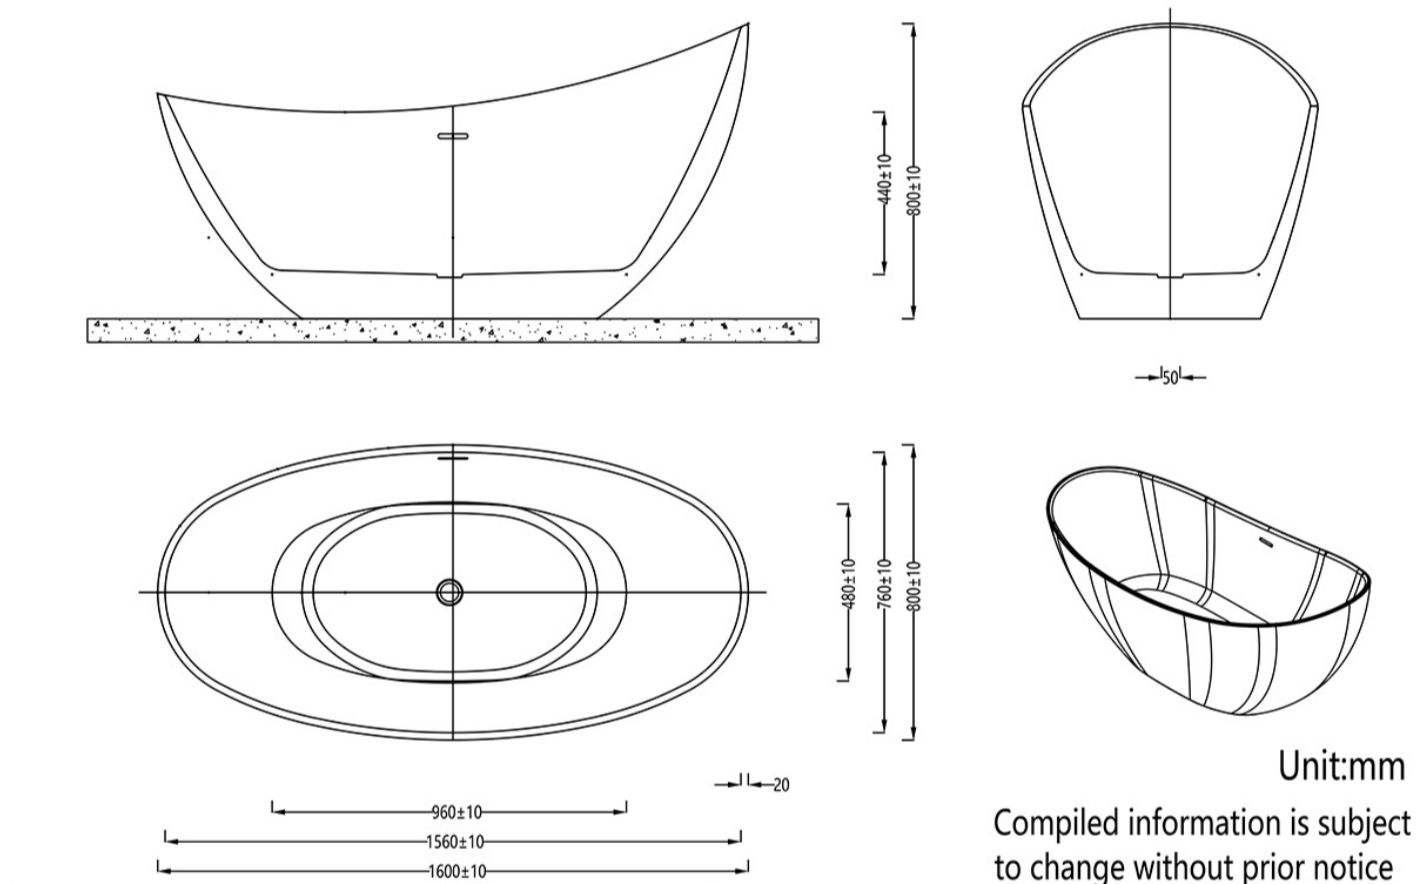

## 1600MM ARCO SLIPPER BATH - FREESTANDING BATH WITH MATT BLACK EXTERIOR INCLUDING WHITE DOME CLICKER BATH WASTE

SKU: IM616-BLACK

### TECHNICAL DRAWING

|               |        |
|---------------|--------|
| <b>Length</b> | 1600mm |
| <b>Range</b>  | Arco   |
| <b>Size</b>   | 1600mm |

Dimensions are in millimetres except thread sizes which are BSP imperial.