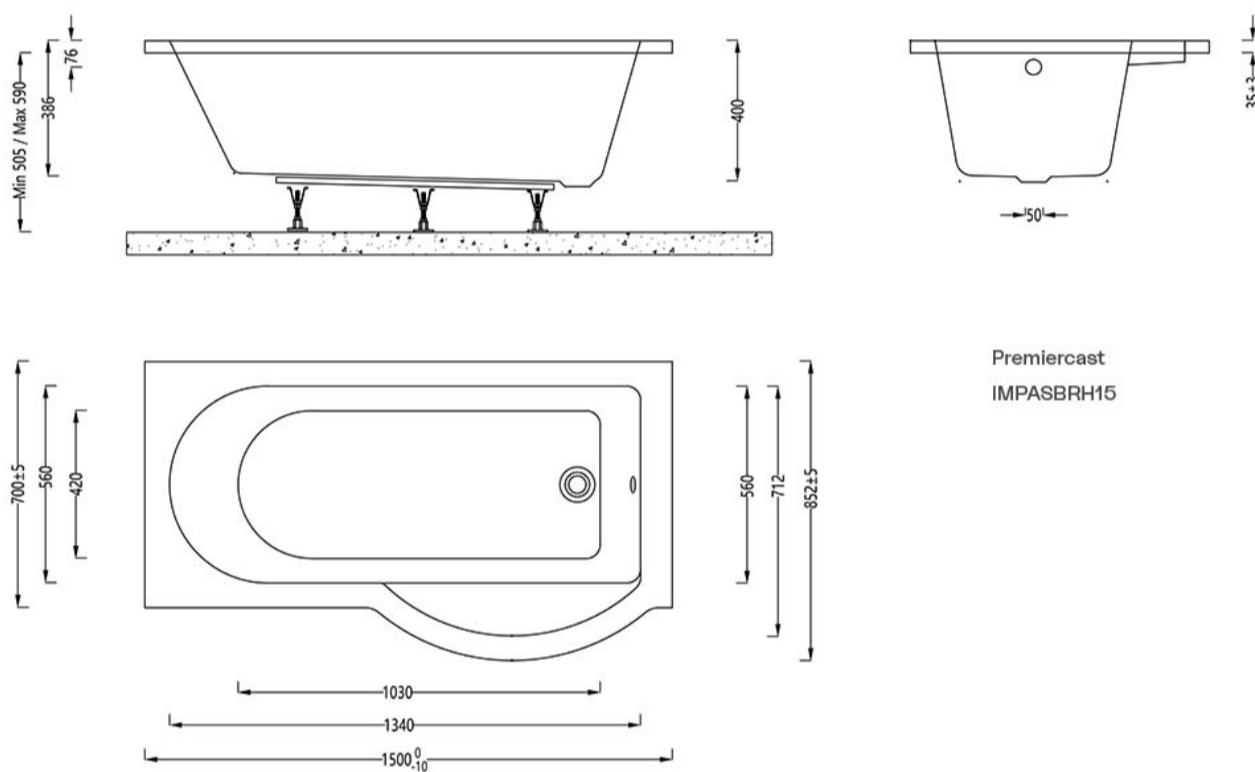

IMEX PREMIERCAST ARCO SHOWER BATH 1500MM (INC. LEG PACK)

SKU: IMPASBRH15

TECHNICAL DATA

Range	Arco
Type	Premiercast
Size	1500mm x 850mm

Dimensions are in millimetres except thread sizes which are BSP imperial.

IMEX PREMIERCAST ARCO 1500 RIGHT HAND SIDE PANEL

SKU: IMPARHSBP15

TECHNICAL DRAWING

* 40mm depth

Category	Panels & Screens
Length	1500mm

Dimensions are in millimetres except thread sizes which are BSP imperial.