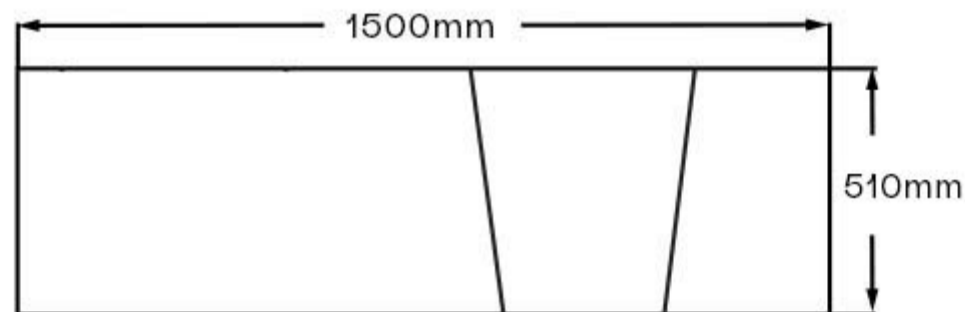

IMEX PREMIERCAST ARCO SHOWER BATH 1500MM (INC. LEG PACK)

SKU: IMPASBRH15

TECHNICAL DATA

Range	Arco
Type	Premiercast
Size	1500mm x 850mm

Dimensions are in millimetres except thread sizes which are BSP imperial.

IMEX PREMIERCAST ARCO 1500 RIGHT HAND SIDE PANEL

SKU: IMPARHSBP15

TECHNICAL DRAWING

* 40mm depth

Category	Panels & Screens
Length	1500mm

Dimensions are in millimetres except thread sizes which are BSP imperial.