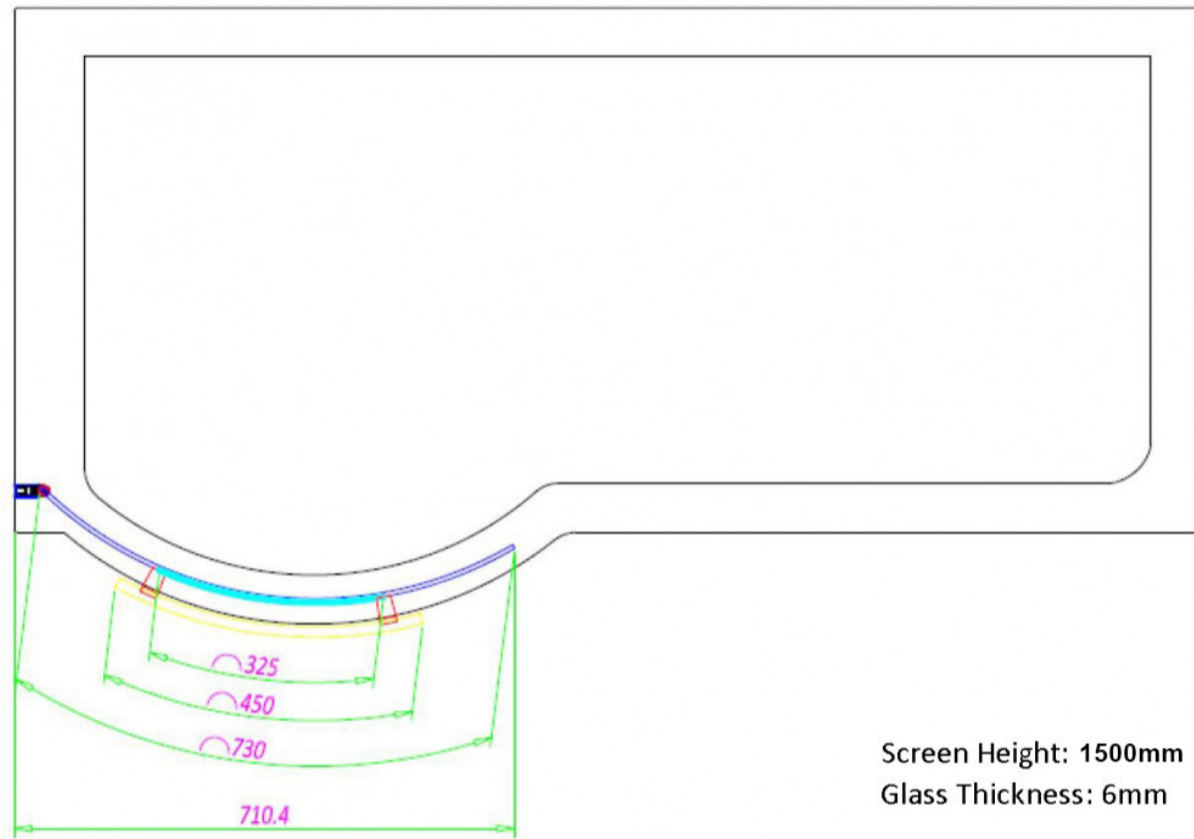

IMEX PREMIERCAST ARCO SHOWER BATH 1500MM (INC. LEG PACK)

SKU: IMPASBRH15

TECHNICAL DATA

Range	Arco
Type	Premiercast
Size	1500mm x 850mm

Dimensions are in millimetres except thread sizes which are BSP imperial.

IMEX ARCO CURVED SHOWER BATH SCREEN IN CHROME

SKU: IMRSBS

TECHNICAL DRAWING

Range

Ronda

Dimensions are in millimetres except thread sizes which are BSP imperial.

NOTES

Our guarantee is subject to the product having been installed, used and maintained in accordance with our instructions. All working parts (such as hinges, ceramic disks, cartridges, seals and cistern fittings), which are subject to normal wear and tear, are covered for 36 months from proof of purchase date. This excludes seats, which are covered for 12 months. Our guarantee applies to the original purchaser and is nontransferable. Our guarantee is only applicable in the UK and ROI. This does not affect your statutory rights.

IMEX RONDA CURVED SHOWER BATH SCREEN IN CHROME

SKU: IMRONSCP

TECHNICAL DRAWING

Dimensions are in millimetres except thread sizes which are BSP imperial.

NOTES

Our guarantee is subject to the product having been installed, used and maintained in accordance with our instructions.