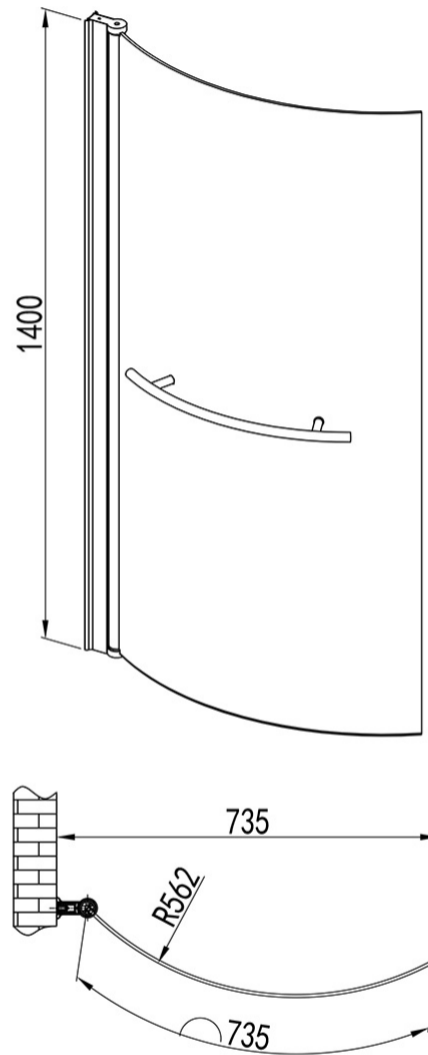

IMEX PREMIERCAST ARCO SHOWER BATH 1500MM (INC. LEG PACK)

SKU: IMPASBRH15

TECHNICAL DATA

Range	Arco
Type	Premiercast
Size	1500mm x 850mm

Dimensions are in millimetres except thread sizes which are BSP imperial.

IMEX PREMIERCAST ARCO 1500 RIGHT HAND SIDE PANEL

SKU: IMPARHSBP15

TECHNICAL DRAWING

* 40mm depth

Category	Panels & Screens
Length	1500mm

Dimensions are in millimetres except thread sizes which are BSP imperial.

IMEX ARCO CURVED SHOWER BATH SCREEN IN CHROME

SKU: IMRSBS

TECHNICAL DRAWING

Range

Ronda

Dimensions are in millimetres except thread sizes which are BSP imperial.

NOTES

Our guarantee is subject to the product having been installed, used and maintained in accordance with our instructions. All working parts (such as hinges, ceramic disks, cartridges, seals and cistern fittings), which are subject to normal wear and tear, are covered for 36 months from proof of purchase date. This excludes seats, which are covered for 12 months. Our guarantee applies to the original purchaser and is nontransferable. Our guarantee is only applicable in the UK and ROI. This does not affect your statutory rights.

IMEX RONDA CURVED SHOWER BATH SCREEN IN CHROME

SKU: IMRONSCP

TECHNICAL DRAWING

Dimensions are in millimetres except thread sizes which are BSP imperial.

NOTES

Our guarantee is subject to the product having been installed, used and maintained in accordance with our instructions.