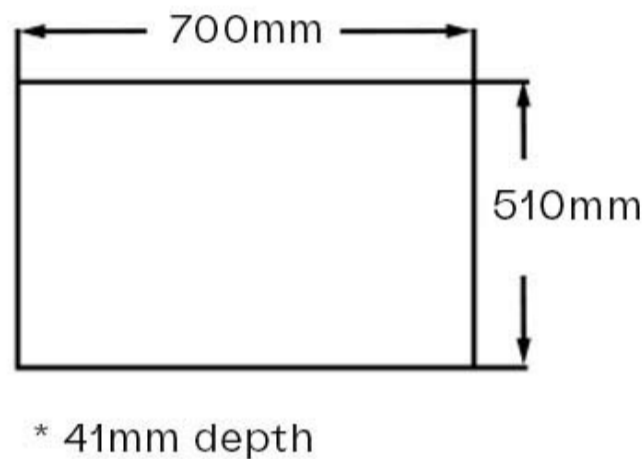

IMEX PREMIERCAST ARCO SHOWER BATH 1500MM (INC. LEG PACK)

SKU: IMPASBRH15

TECHNICAL DATA

Range	Arco
Type	Premiercast
Size	1500mm x 850mm

Dimensions are in millimetres except thread sizes which are BSP imperial.

IMEX PREMIERCAST ARCO 1500 RIGHT HAND SIDE PANEL

SKU: IMPARHSBP15

TECHNICAL DRAWING

* 40mm depth

Category	Panels & Screens
Length	1500mm

Dimensions are in millimetres except thread sizes which are BSP imperial.

REINFORCED 700 UNIVERSAL ACRYLIC END PANEL

SKU: IMC700EP

TECHNICAL DRAWING

Type	Reinforced
Size	700mm

Dimensions are in millimetres except thread sizes which are BSP imperial.

NOTES

Our guarantee is subject to the product having been installed, used and maintained in accordance with our instructions. All working parts (such as hinges, ceramic disks, cartridges, seals and cistern fittings), which are subject to normal wear and tear, are covered for 36 months from proof of purchase date. This excludes seats, which are covered for 12 months. Our guarantee applies to the original purchaser and is nontransferable. Our guarantee is only applicable in the UK and ROI. This does not affect your statutory rights.