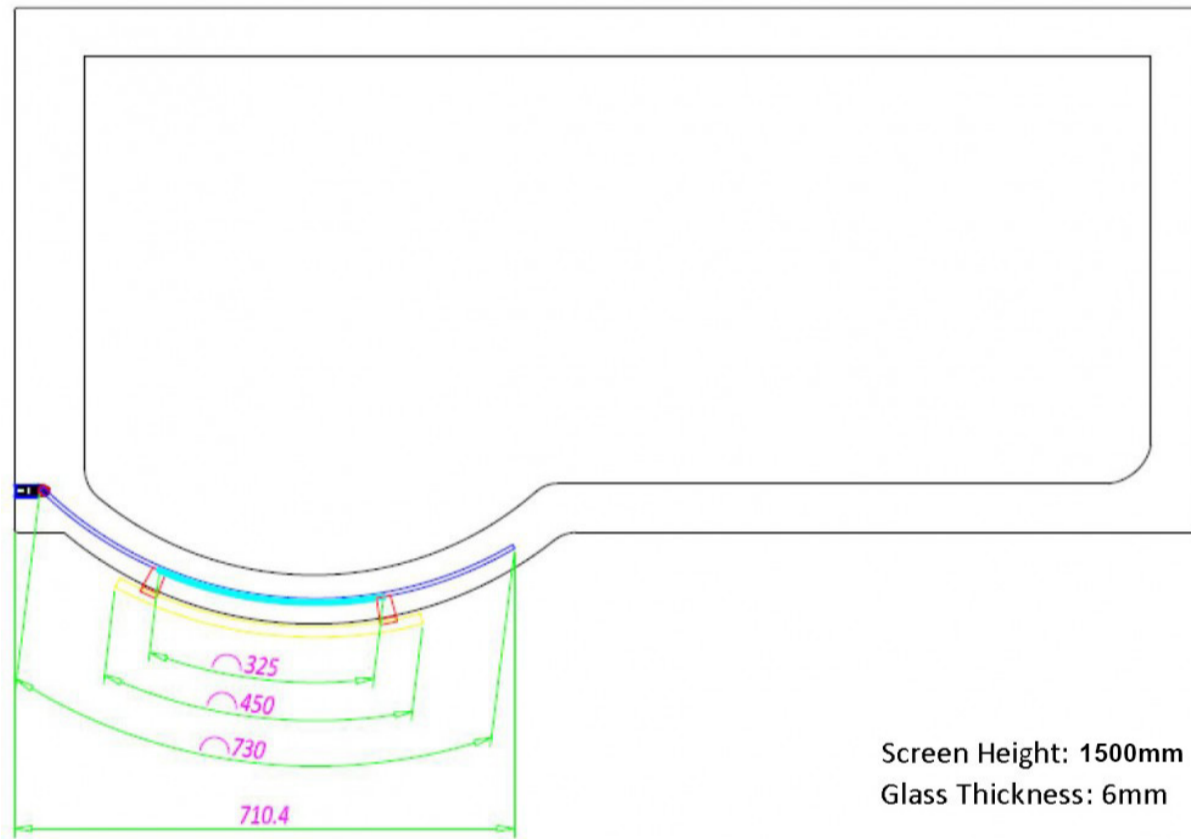

IMEX PREMIERCAST MULTI LAYER REINFORCED ARCO 1700 RIGHT HAND SHOWER BATH

SKU: IMPASBRH17

TECHNICAL DATA

Range	Arco
Type	Premiercast
Size	1700mm x 850mm

Dimensions are in millimetres except thread sizes which are BSP imperial.

IMEX PREMIERCAST ARCO 1700 RIGHT HAND SIDE PANEL

SKU: IMPARHSBP17

TECHNICAL DRAWING

* 40mm depth

Category	Panels & Screens
Length	1700mm
Range	Arco

Dimensions are in millimetres except thread sizes which are BSP imperial.

IMEX RONDA CURVED SHOWER BATH SCREEN IN CHROME

SKU: IMRONSCP

TECHNICAL DRAWING

Dimensions are in millimetres except thread sizes which are BSP imperial.

NOTES

Our guarantee is subject to the product having been installed, used and maintained in accordance with our instructions.

IMEX ARCO CURVED SHOWER BATH SCREEN IN CHROME

SKU: IMRSBS

TECHNICAL DRAWING

Range

Ronda

Dimensions are in millimetres except thread sizes which are BSP imperial.

NOTES

Our guarantee is subject to the product having been installed, used and maintained in accordance with our instructions. All working parts (such as hinges, ceramic disks, cartridges, seals and cistern fittings), which are subject to normal wear and tear, are covered for 36 months from proof of purchase date. This excludes seats, which are covered for 12 months. Our guarantee applies to the original purchaser and is nontransferable. Our guarantee is only applicable in the UK and ROI. This does not affect your statutory rights.