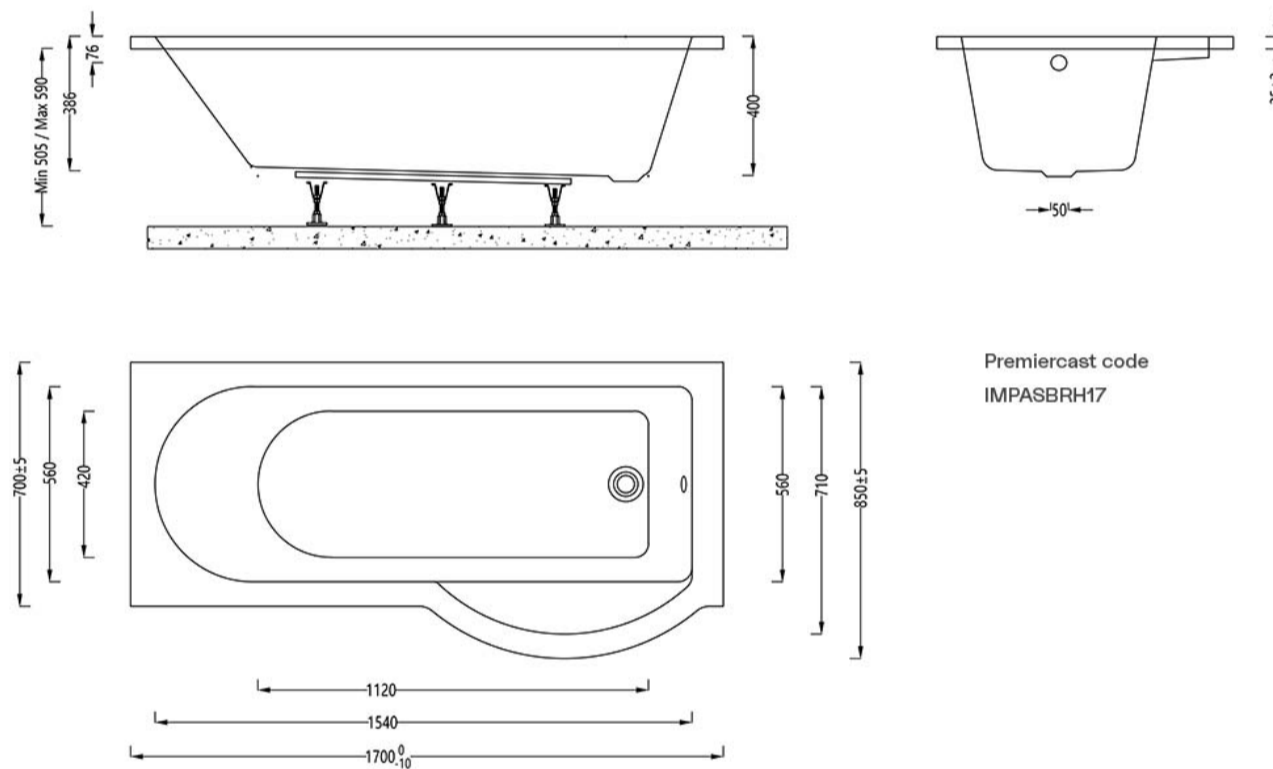

IMEX PREMIERCAST MULTI LAYER REINFORCED ARCO 1700 RIGHT HAND SHOWER BATH

SKU: IMPASBRH17

TECHNICAL DATA

Range	Arco
Type	Premiercast
Size	1700mm x 850mm

Dimensions are in millimetres except thread sizes which are BSP imperial.

IMEX PREMIERCAST ARCO 1700 RIGHT HAND SIDE PANEL

SKU: IMPARHSBP17

TECHNICAL DRAWING

* 40mm depth

Category	Panels & Screens
Length	1700mm
Range	Arco

Dimensions are in millimetres except thread sizes which are BSP imperial.