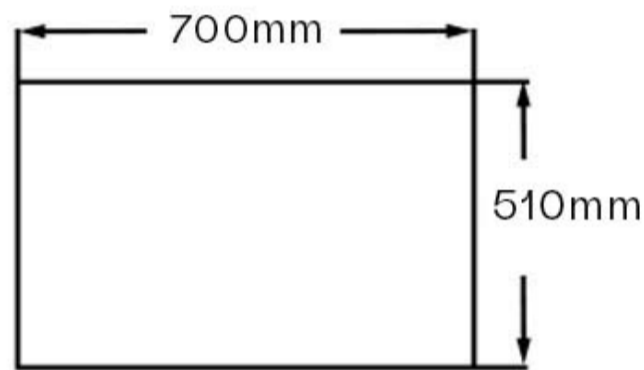

IMEX PREMIERCAST MULTI LAYER REINFORCED ARCO 1700 RIGHT HAND SHOWER BATH

SKU: IMPASBRH17

TECHNICAL DATA

Range	Arco
Type	Premiercast
Size	1700mm x 850mm

Dimensions are in millimetres except thread sizes which are BSP imperial.

IMEX PREMIERCAST ARCO 1700 RIGHT HAND SIDE PANEL

SKU: IMPARHSBP17

TECHNICAL DRAWING

* 40mm depth

Category	Panels & Screens
Length	1700mm
Range	Arco

Dimensions are in millimetres except thread sizes which are BSP imperial.

REINFORCED 700 UNIVERSAL ACRYLIC END PANEL

SKU: IMC700EP

TECHNICAL DRAWING

* 41mm depth

Type	Reinforced
Size	700mm

Dimensions are in millimetres except thread sizes which are BSP imperial.

NOTES

Our guarantee is subject to the product having been installed, used and maintained in accordance with our instructions. All working parts (such as hinges, ceramic disks, cartridges, seals and cistern fittings), which are subject to normal wear and tear, are covered for 36 months from proof of purchase date. This excludes seats, which are covered for 12 months. Our guarantee applies to the original purchaser and is nontransferable. Our guarantee is only applicable in the UK and ROI. This does not affect your statutory rights.