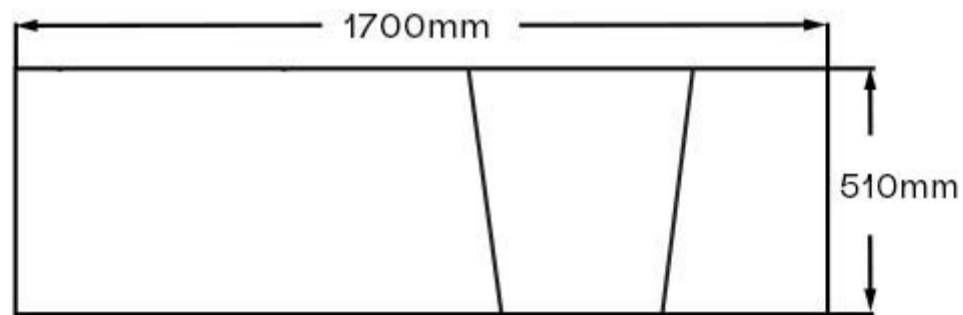

IMEX PREMIERCAST MULTI LAYER REINFORCED ARCO 1700 RIGHT HAND SHOWER BATH

SKU: IMPASBRH17

TECHNICAL DATA

Range	Arco
Type	Premiercast
Size	1700mm x 850mm

Dimensions are in millimetres except thread sizes which are BSP imperial.

IMEX PREMIERCAST ARCO 1700 RIGHT HAND SIDE PANEL

SKU: IMPARHSBP17

TECHNICAL DRAWING

* 40mm depth

Category	Panels & Screens
Length	1700mm
Range	Arco

Dimensions are in millimetres except thread sizes which are BSP imperial.