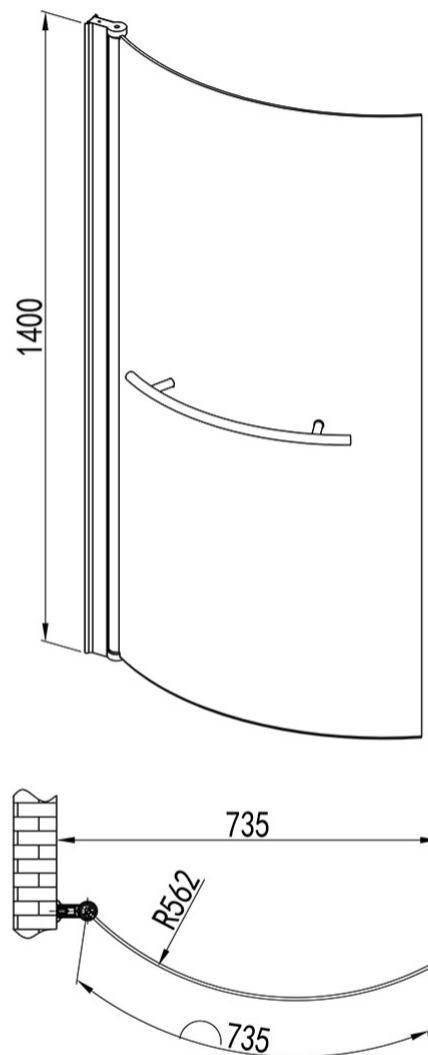

IMEX PREMIERCAST MULTI LAYER REINFORCED ARCO 1700 RIGHT HAND SHOWER BATH

SKU: IMPASBRH17

TECHNICAL DATA

Range	Arco
Type	Premiercast
Size	1700mm x 850mm

Dimensions are in millimetres except thread sizes which are BSP imperial.

IMEX PREMIERCAST ARCO 1700 RIGHT HAND SIDE PANEL

SKU: IMPARHSBP17

TECHNICAL DRAWING

* 40mm depth

Category	Panels & Screens
Length	1700mm
Range	Arco

Dimensions are in millimetres except thread sizes which are BSP imperial.

REINFORCED 700 UNIVERSAL ACRYLIC END PANEL

SKU: IMC700EP

TECHNICAL DRAWING

* 41mm depth

Type	Reinforced
Size	700mm

Dimensions are in millimetres except thread sizes which are BSP imperial.

NOTES

Our guarantee is subject to the product having been installed, used and maintained in accordance with our instructions. All working parts (such as hinges, ceramic disks, cartridges, seals and cistern fittings), which are subject to normal wear and tear, are covered for 36 months from proof of purchase date. This excludes seats, which are covered for 12 months. Our guarantee applies to the original purchaser and is nontransferable. Our guarantee is only applicable in the UK and ROI. This does not affect your statutory rights.

IMEX RONDA CURVED SHOWER BATH SCREEN IN CHROME

SKU: IMRONSCP

TECHNICAL DRAWING

Dimensions are in millimetres except thread sizes which are BSP imperial.

NOTES

Our guarantee is subject to the product having been installed, used and maintained in accordance with our instructions.