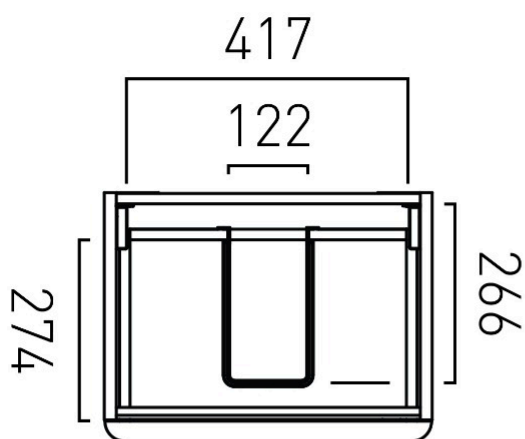

TECHNICAL DRAWING

COLLECTION: CAMEO
PRODUCT CODE: CAM-F500-PC