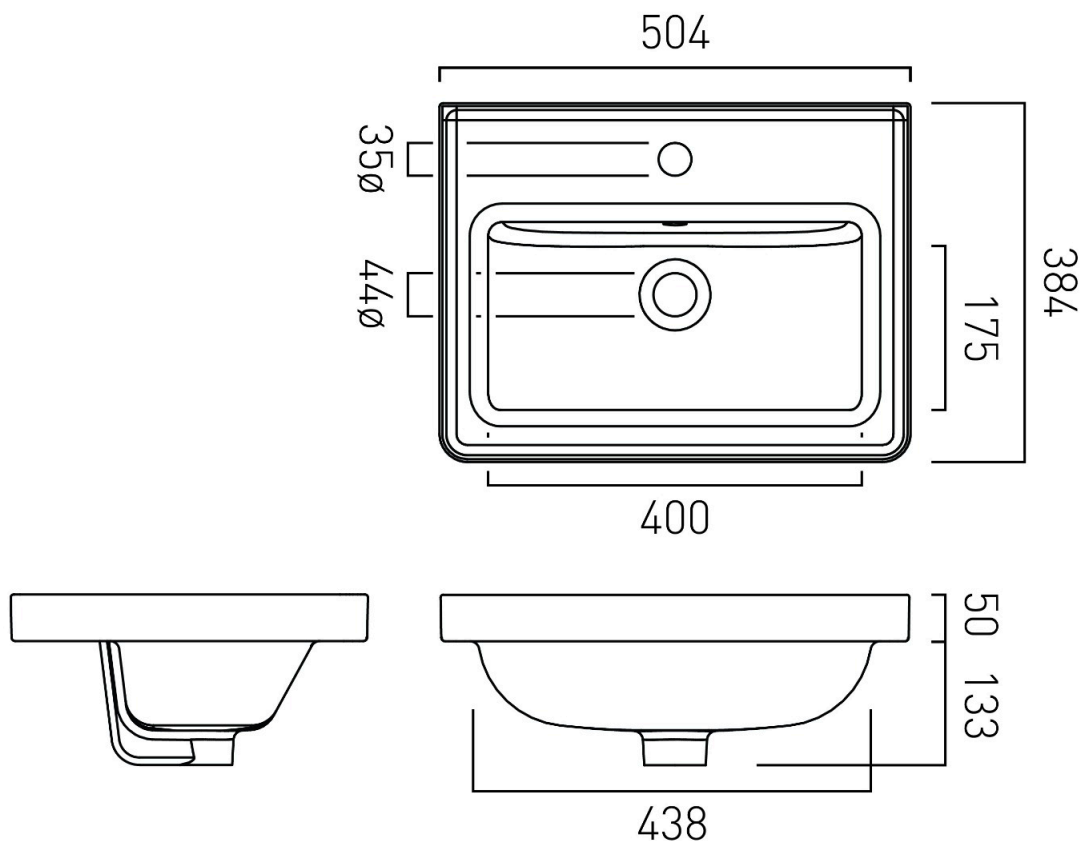

TECHNICAL DRAWING

COLLECTION: CAMEO
PRODUCT CODE: CAM-BC5-GW

tel: 01934 744466
email: sales@vado.com
www.vado.com

WHERE INSPIRATION FLOWS
TAPS | SHOWERS | FURNITURE