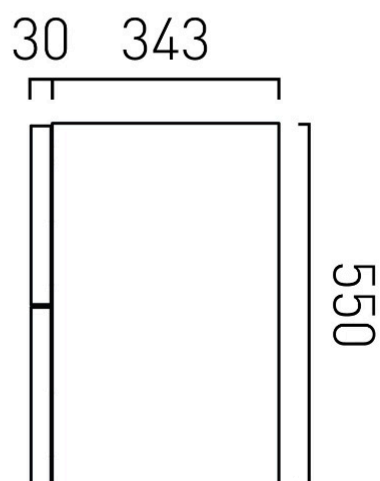

TECHNICAL DRAWING

COLLECTION: CAMEO
PRODUCT CODE: CAM-F500-PC