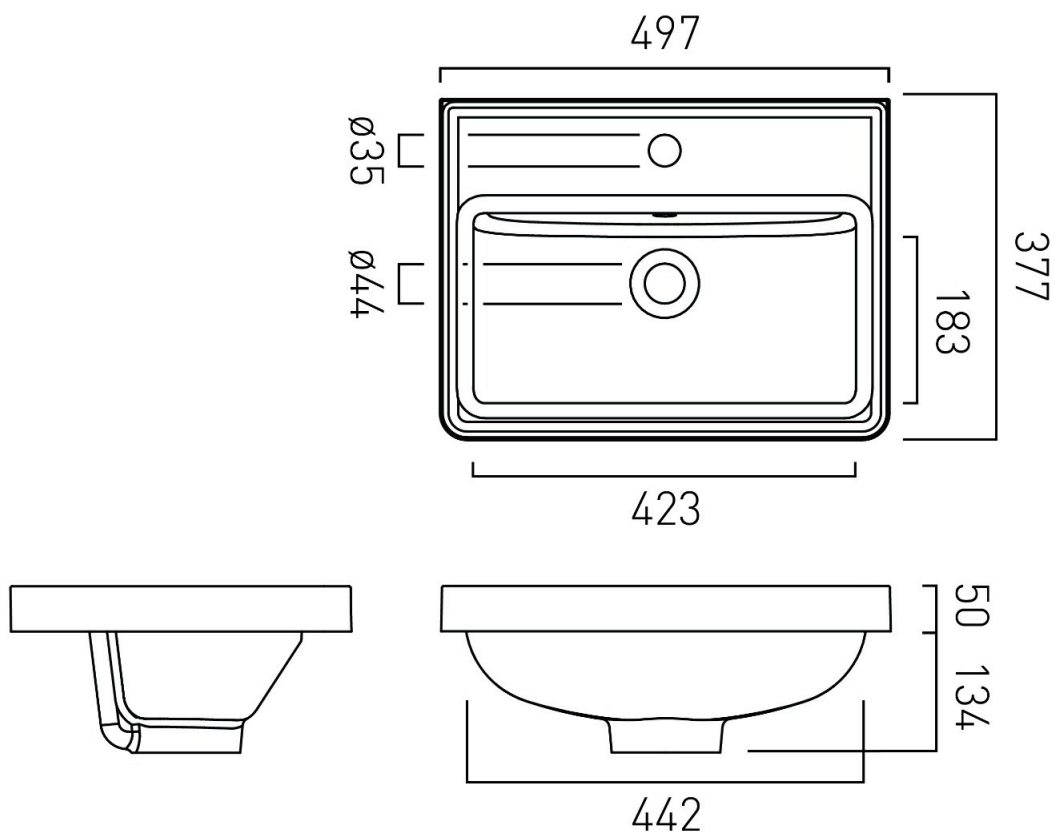

TECHNICAL DRAWING

COLLECTION: CAMEO
PRODUCT CODE: CAM-BM5-AW