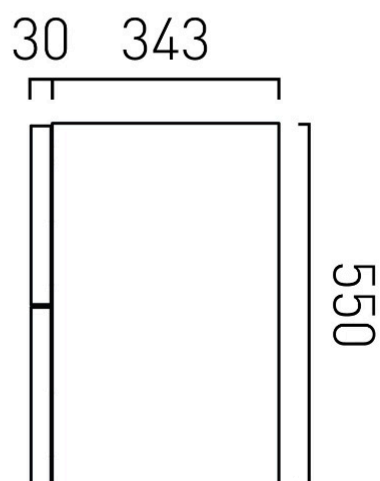

FURNITURE TYPE

Vanity Unit

MOUNTING

Wall Mounted

SIZE

500mm

DRAWERS

2 Drawers

BASIN SUITABILITY

Cameo, 500mm Basins

FIXING LOCATION

100mm from top of unit

tel: 01934 744466
email: sales@vado.com
www.vado.com

WHERE INSPIRATION FLOWS
TAPS | SHOWERS | FURNITURE

SPECIFICATION SHEET

COLLECTION: CAMEO
PRODUCT CODE: CAM-F500-AW

SPACE SAVING SOLUTION

Bottle trap cut out in top drawer

NOTES

Use dimension from the chosen basin waste to align waste centres

TECHNICAL DRAWING

COLLECTION: CAMEO
PRODUCT CODE: CAM-F500-AW

SPECIFICATION SHEET

Inset Basin

BASIN TYPE

Inset Basin

SIZE

500mm

SIZE

500mm

BASIN MATERIAL