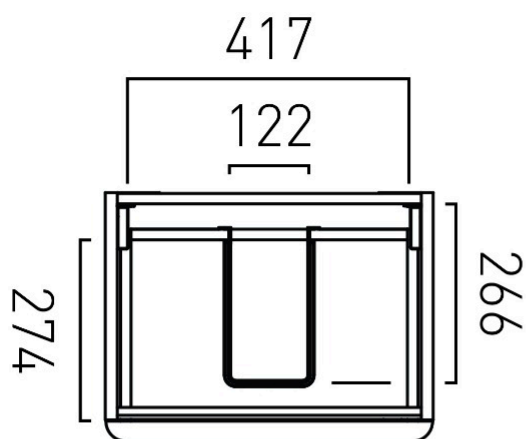

BASIN SUITABILITY

Cameo, 500mm Basins

FIXING LOCATION

100mm from top of unit

tel: 01934 744466
email: sales@vado.com
www.vado.com

WHERE INSPIRATION FLOWS
TAPS | SHOWERS | FURNITURE

SPECIFICATION SHEET

COLLECTION: CAMEO
PRODUCT CODE: CAM-F500-AW

SPACE SAVING SOLUTION

Bottle trap cut out in top drawer

NOTES

Use dimension from the chosen basin waste to align waste centres

TECHNICAL DRAWING

COLLECTION: CAMEO
PRODUCT CODE: CAM-F500-AW

SPECIFICATION SHEET

Inset Basin

BASIN TYPE

Inset Basin

SIZE

500mm

SIZE

500mm

BASIN MATERIAL