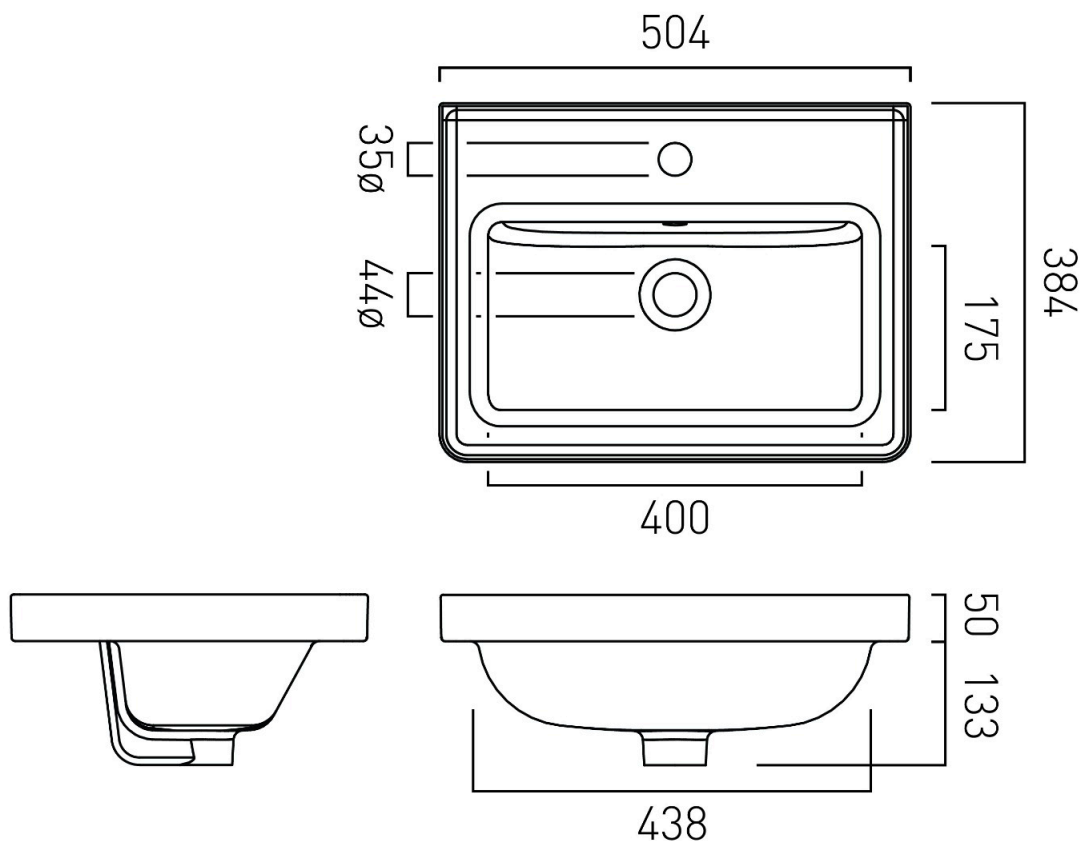

Inset Basin

BASIN TYPE

Inset Basin

SIZE

500mm

SIZE

500mm

BASIN MATERIAL

Yes (Overflow Cover Not Included)

OVERFLOW COVER REQUIRED

Optional

TECHNICAL DRAWING

COLLECTION: CAMEO
PRODUCT CODE: CAM-BC5-GW

SPECIFICATION SHEET

COLLECTION: CAMEO
PRODUCT CODE: CAM-BM5-AW

FINISH

Inset Basin

SIZE

500mm

SIZE

500mm

BASIN MATERIAL

Mineral Cast

OVERFLOW