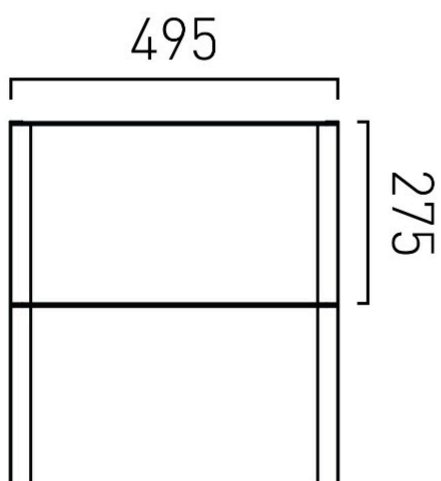

BASIN SUITABILITY

Cameo, 500mm Basins

FIXING LOCATION

100mm from top of unit

tel: 01934 744466
email: sales@vado.com
www.vado.com

WHERE INSPIRATION FLOWS
TAPS | SHOWERS | FURNITURE

SPECIFICATION SHEET

COLLECTION: CAMEO
PRODUCT CODE: CAM-F500-AW

SPACE SAVING SOLUTION

Bottle trap cut out in top drawer

NOTES

Use dimension from the chosen basin waste to align waste centres

TECHNICAL DRAWING

COLLECTION: CAMEO
PRODUCT CODE: CAM-F500-AW

SPECIFICATION SHEET

Inset Basin

BASIN TYPE

Inset Basin

SIZE

500mm

SIZE

500mm

BASIN MATERIAL