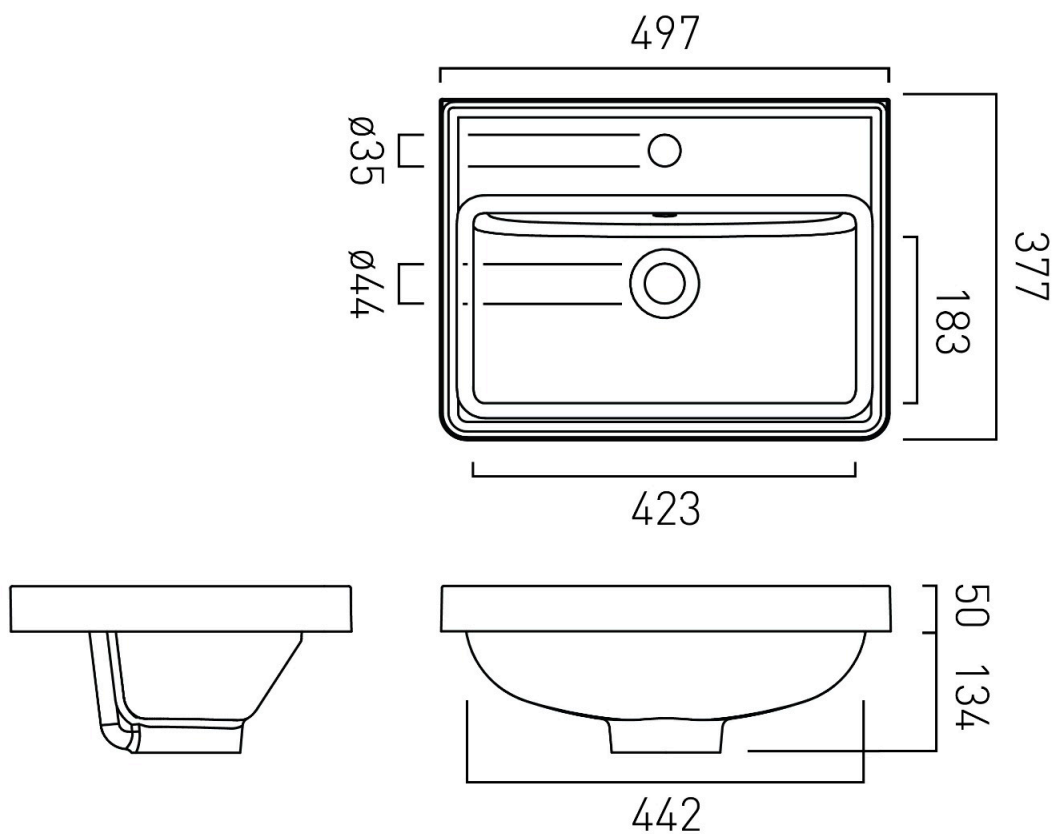

TECHNICAL DRAWING

COLLECTION: CAMEO
PRODUCT CODE: CAM-BM5-CB