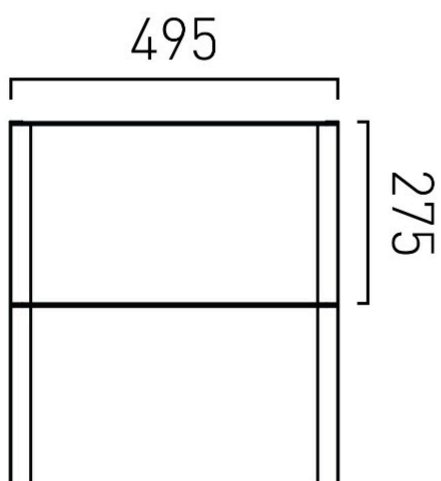

BASIN SUITABILITY

Cameo, 500mm Basins

FIXING LOCATION

100mm from top of unit

tel: 01934 744466
email: sales@vado.com
www.vado.com

WHERE INSPIRATION FLOWS
TAPS | SHOWERS | FURNITURE

SPECIFICATION SHEET

COLLECTION: CAMEO
PRODUCT CODE: CAM-F500-CB

SPACE SAVING SOLUTION

Bottle trap cut out in top drawer

NOTES

Use dimension from the chosen basin waste to align waste centres

TECHNICAL DRAWING

COLLECTION: CAMEO
PRODUCT CODE: CAM-F500-CB

SPECIFICATION SHEET

Inset Basin

BASIN TYPE

Inset Basin

SIZE

500mm

SIZE

500mm

BASIN MATERIAL