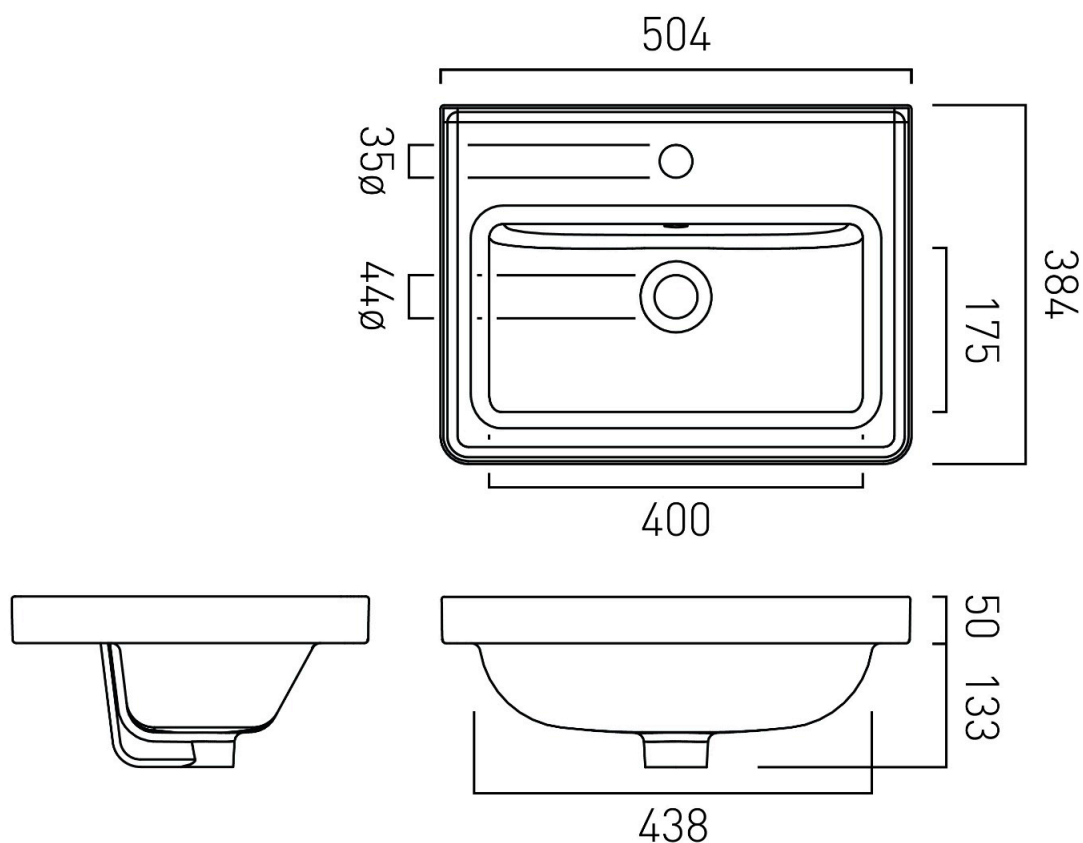

Inset Basin

BASIN TYPE

Inset Basin

SIZE

500mm

SIZE

500mm

BASIN MATERIAL

Yes (Overflow Cover Not Included)

OVERFLOW COVER REQUIRED

Optional

TECHNICAL DRAWING

COLLECTION: CAMEO
PRODUCT CODE: CAM-BC5-GW

SPECIFICATION SHEET

COLLECTION: CAMEO
PRODUCT CODE: CAM-BM5-AW

FINISH

Inset Basin

SIZE

500mm

SIZE

500mm

BASIN MATERIAL

Mineral Cast

OVERFLOW