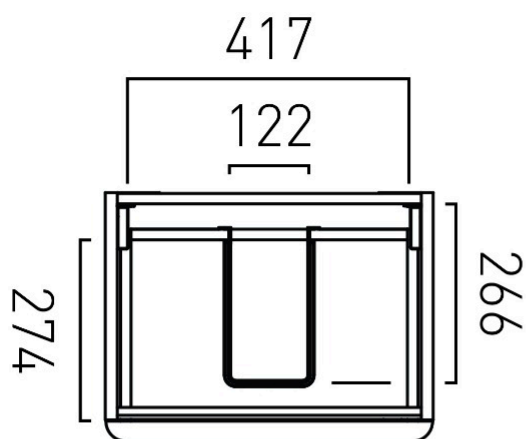

BASIN SUITABILITY

Cameo, 500mm Basins

FIXING LOCATION

100mm from top of unit

tel: 01934 744466
email: sales@vado.com
www.vado.com

WHERE INSPIRATION FLOWS
TAPS | SHOWERS | FURNITURE

SPECIFICATION SHEET

COLLECTION: CAMEO
PRODUCT CODE: CAM-F500-CB

SPACE SAVING SOLUTION

Bottle trap cut out in top drawer

NOTES

Use dimension from the chosen basin waste to align waste centres

TECHNICAL DRAWING

COLLECTION: CAMEO
PRODUCT CODE: CAM-F500-CB

SPECIFICATION SHEET

Inset Basin

BASIN TYPE

Inset Basin

SIZE

500mm

SIZE

500mm

BASIN MATERIAL