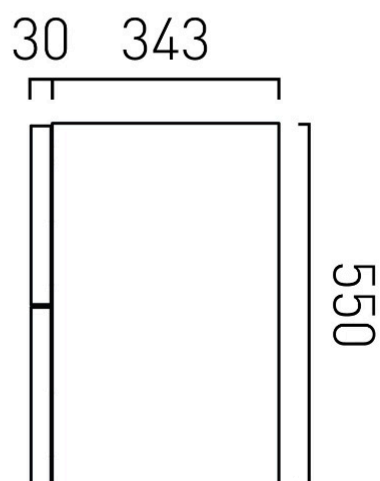

FURNITURE TYPE

Vanity Unit

MOUNTING

Wall Mounted

SIZE

500mm

DRAWERS

2 Drawers

BASIN SUITABILITY

Cameo, 500mm Basins

FIXING LOCATION

100mm from top of unit

tel: 01934 744466
email: sales@vado.com
www.vado.com

WHERE INSPIRATION FLOWS
TAPS | SHOWERS | FURNITURE

SPECIFICATION SHEET

COLLECTION: CAMEO
PRODUCT CODE: CAM-F500-CB

SPACE SAVING SOLUTION

Bottle trap cut out in top drawer

NOTES

Use dimension from the chosen basin waste to align waste centres

TECHNICAL DRAWING

COLLECTION: CAMEO
PRODUCT CODE: CAM-F500-CB

SPECIFICATION SHEET

Inset Basin

BASIN TYPE

Inset Basin

SIZE

500mm

SIZE

500mm

BASIN MATERIAL