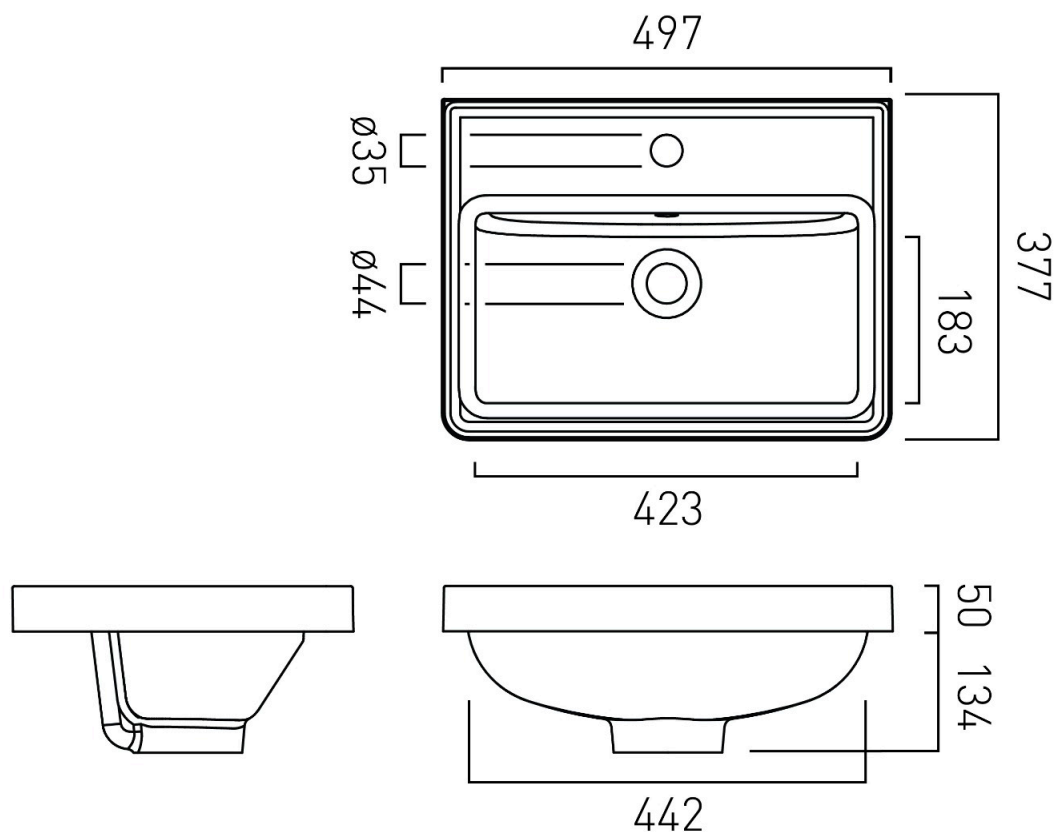

TECHNICAL DRAWING

COLLECTION: CAMEO
PRODUCT CODE: CAM-BM5-AW