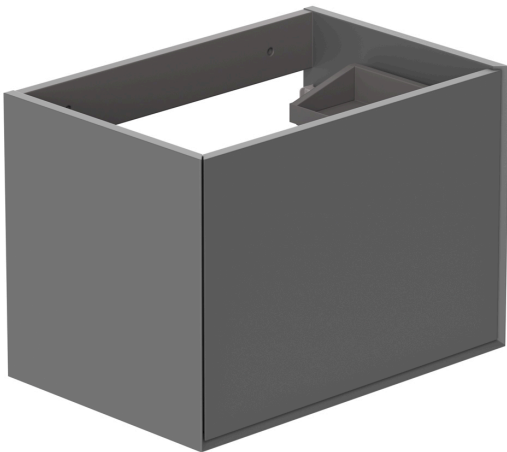

SPECIFICATION SHEET

COLLECTION: SAFARI

PRODUCT CODE: SAF-F600WH-S-CG

COLLECTION NAME

Safari

FINISH

Charcoal Grey

GUARANTEE

6 Year Guarantee

FURNITURE TYPE

Vanity Unit

SIZE

600mm

MOUNTING

Floor Mounted

DRAWERS

COLLECTION: SAFARI

PRODUCT CODE: SAF-F600WH-S-CG

FIXING LOCATION

100mm from top of the unit. Height adjustable wall brackets

SPACE SAVING SOLUTION

Bottle trap cutout in top drawer

TECHNICAL DRAWING

COLLECTION: SAFARI