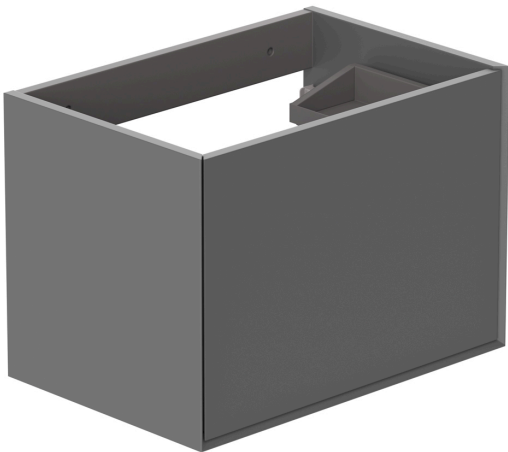

COLLECTION: SAFARI

PRODUCT CODE: SAF-F600WH-S-CG

FIXING LOCATION

100mm from top of the unit. Height adjustable wall brackets

SPACE SAVING SOLUTION

Bottle trap cutout in top drawer

TECHNICAL DRAWING

COLLECTION: SAFARI

PRODUCT CODE: SAF-F600WH-S-CG

SPECIFICATION SHEET

COLLECTION: SAFARI

PRODUCT CODE: SAF-F600WH-S-CG

COLLECTION NAME

Safari

FINISH

Charcoal Grey