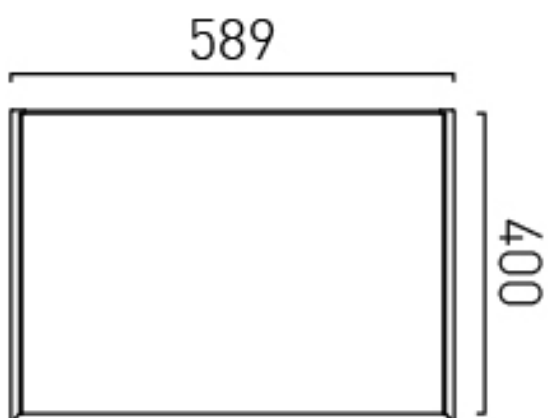

TECHNICAL DRAWING

COLLECTION: SAFARI

PRODUCT CODE: SAF-F600WH-S-CG