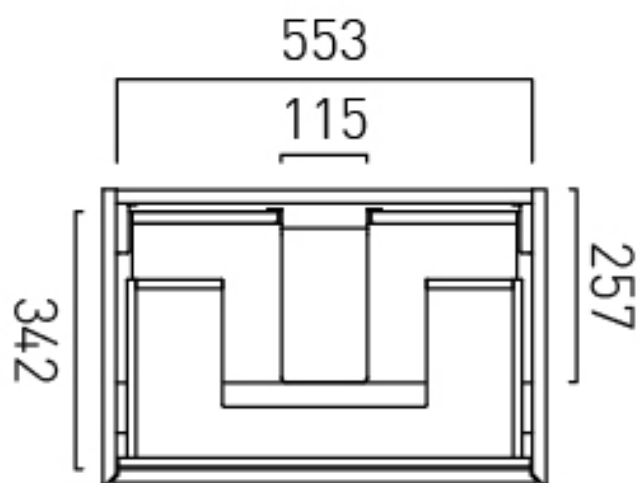

TECHNICAL DRAWING

COLLECTION: SAFARI

PRODUCT CODE: SAF-F600WH-S-CG