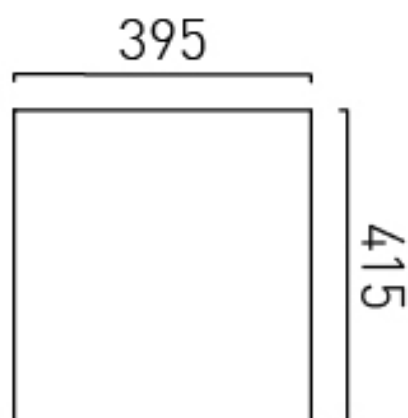

TECHNICAL DRAWING

COLLECTION: SAFARI

PRODUCT CODE: SAF-F600WH-S-CG