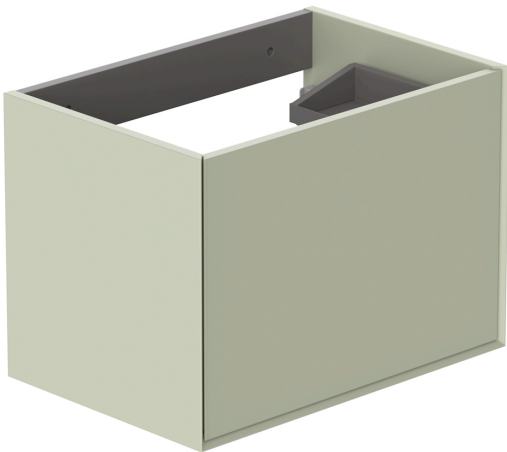

SPECIFICATION SHEET

COLLECTION: SAFARI

PRODUCT CODE: SAF-F600WH-S-SG

COLLECTION NAME

Safari

FINISH

Sage Green

GUARANTEE

6 Year Guarantee

FURNITURE TYPE

Vanity Unit

SIZE

600mm

MOUNTING

Floor Mounted

DRAWERS

2 Drawers

CLOSE/OPEN SYSTEM

Soft Close Hinges

MATERIAL

FSC-Certified Wood

tel: 01934 744466
email: sales@vado.com
www.vado.com

WHERE INSPIRATION FLOWS
TAPS | SHOWERS | FURNITURE