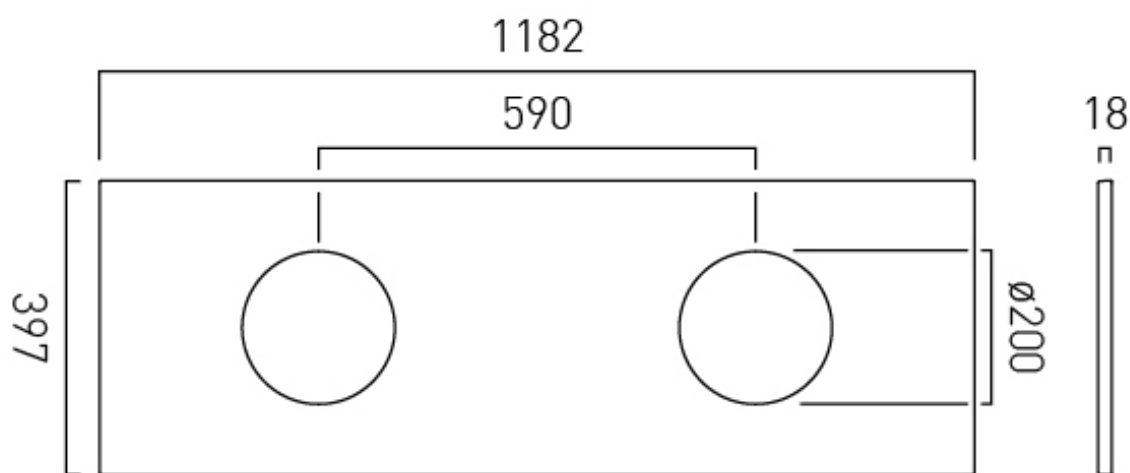

VANITY SUITABILITY

Safari, 2 x 600mm vanities

FURNITURE TYPE

Worktop

tel: 01934 744466
email: sales@vado.com
www.vado.com

WHERE INSPIRATION FLOWS
TAPS | SHOWERS | FURNITURE

TECHNICAL DRAWING

COLLECTION: SAFARI
PRODUCT CODE: SAF-WT12-AW