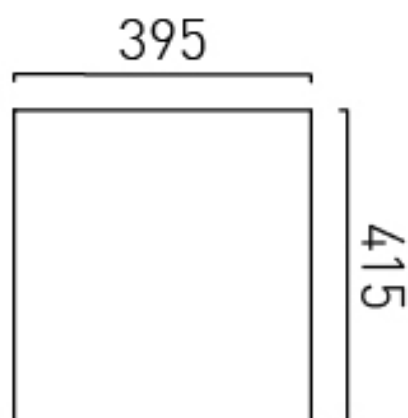

TECHNICAL DRAWING

COLLECTION: SAFARI

PRODUCT CODE: SAF-F600WH-S-SG