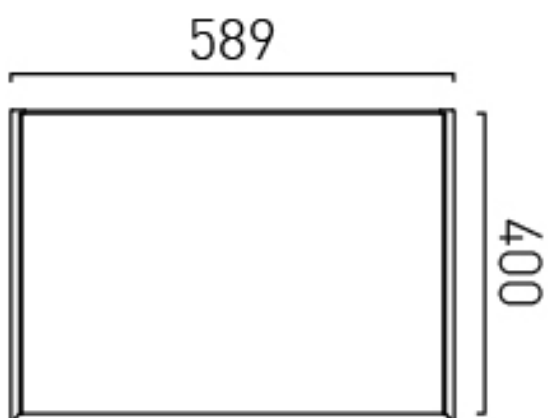

TECHNICAL DRAWING

COLLECTION: SAFARI

PRODUCT CODE: SAF-F600WH-S-SG