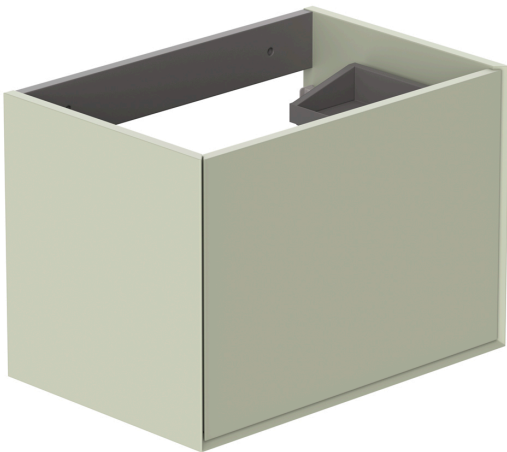

SPECIFICATION SHEET

COLLECTION: SAFARI

PRODUCT CODE: SAF-F600WH-S-SG

COLLECTION NAME

Safari

FINISH

Sage Green

GUARANTEE

6 Year Guarantee

FURNITURE TYPE

Vanity Unit

SIZE

600mm

MOUNTING

Floor Mounted

DRAWERS

COLLECTION: SAFARI

PRODUCT CODE: SAF-F600WH-S-SG

FIXING LOCATION

100mm from top of the unit. Height adjustable wall brackets

SPACE SAVING SOLUTION

Bottle trap cutout in top drawer

TECHNICAL DRAWING

COLLECTION: SAFARI