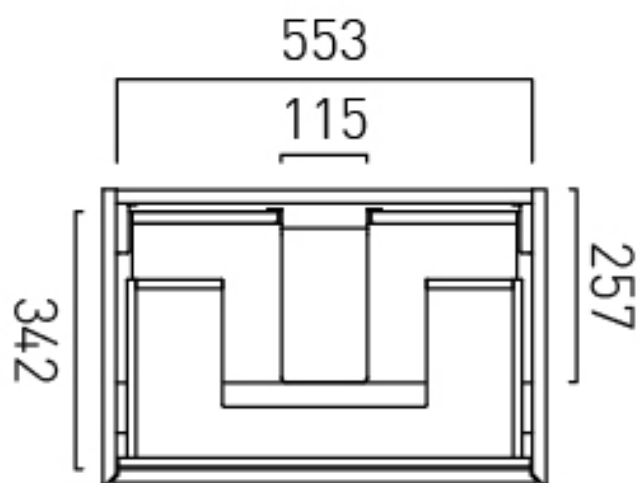

TECHNICAL DRAWING

COLLECTION: SAFARI

PRODUCT CODE: SAF-F600WH-S-SG