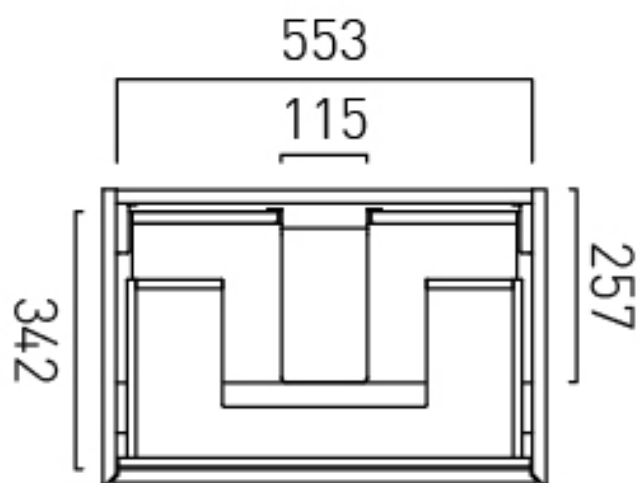

TECHNICAL DRAWING

COLLECTION: SAFARI

PRODUCT CODE: SAF-F600WH-S-AW