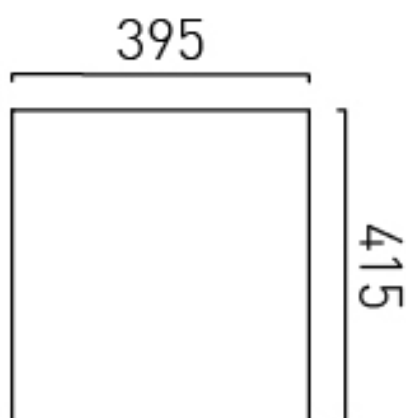

TECHNICAL DRAWING

COLLECTION: SAFARI

PRODUCT CODE: SAF-F600WH-S-AW