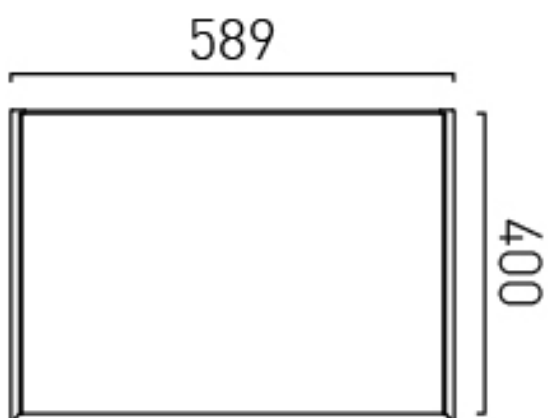

TECHNICAL DRAWING

COLLECTION: SAFARI

PRODUCT CODE: SAF-F600WH-S-AW