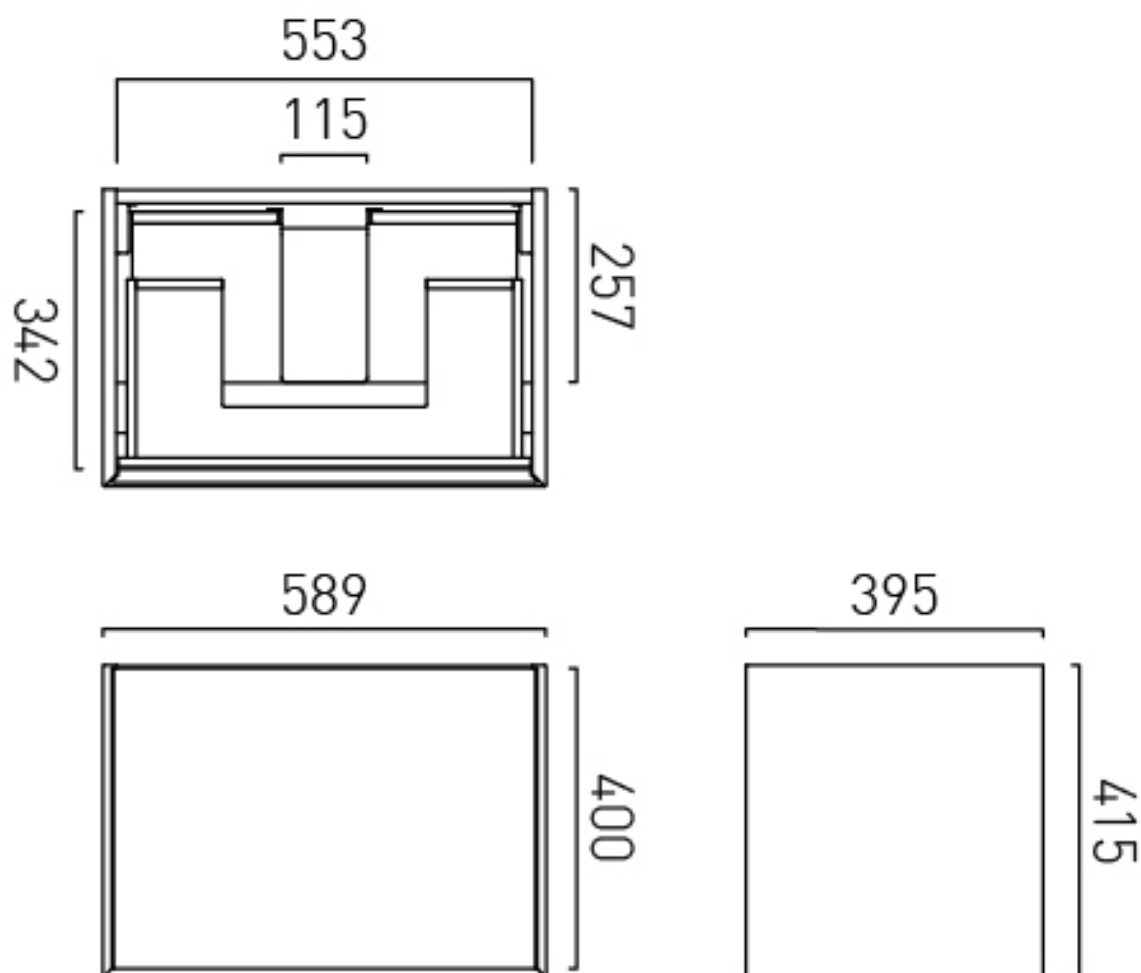

SPECIFICATION SHEET

COLLECTION: SAFARI

PRODUCT CODE: SAF-F600WH-S-AW

FIXING LOCATION

100mm from top of the unit. Height adjustable wall brackets

SPACE SAVING SOLUTION

Bottle trap cutout in top drawer

TECHNICAL DRAWING

COLLECTION: SAFARI

PRODUCT CODE: SAF-F600WH-S-AW

SPECIFICATION SHEET

COLLECTION: SAFARI
PRODUCT CODE: SAF-WT12-GW

COLLECTION NAME

Safari

WORKTOP SIZE

1200mm