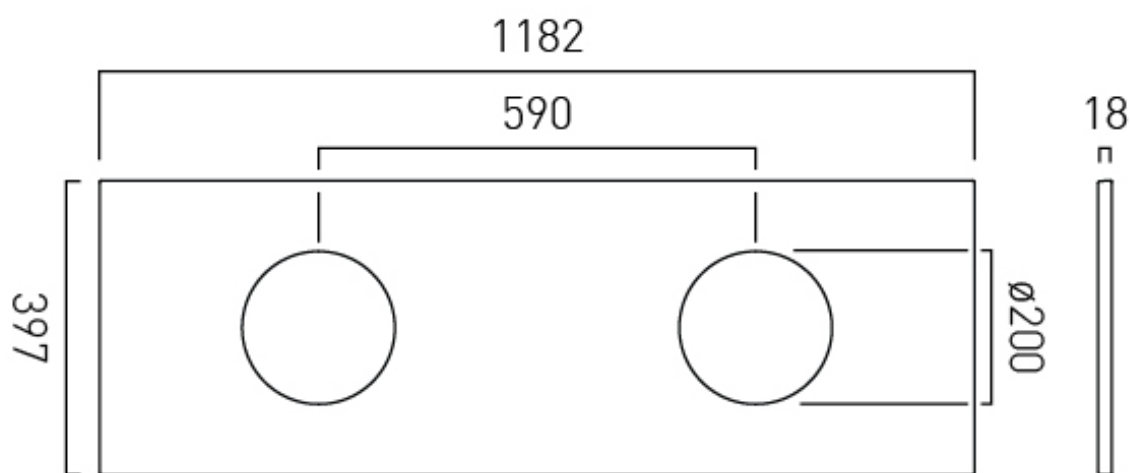

TECHNICAL DRAWING

COLLECTION: SAFARI
PRODUCT CODE: SAF-WT12-GW