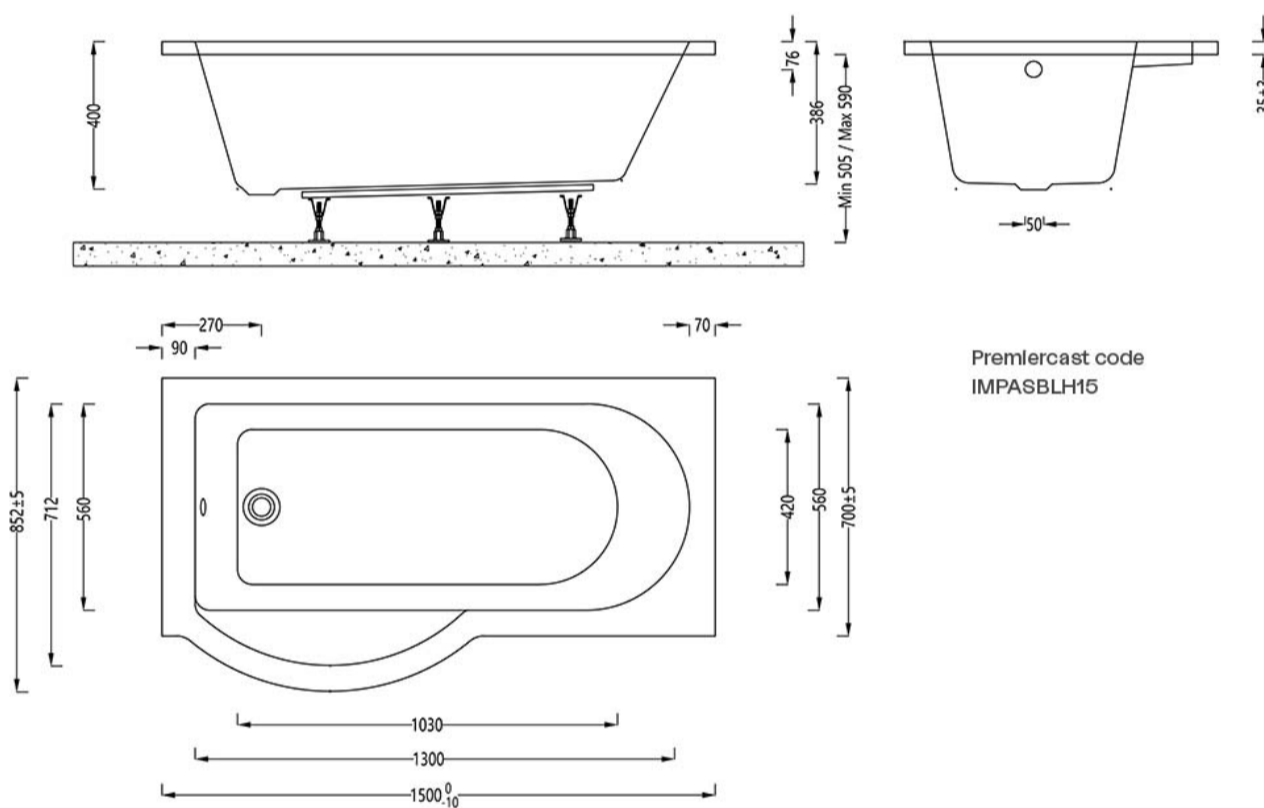

## IMEX PREMIERCAST ARCO SHOWER BATH 1500MM (INC. LEG PACK)

SKU: IMPASBLH15

### TECHNICAL DATA

<b>Range</b>	Arco
<b>Type</b>	Premiercast
<b>Size</b>	1500mm x 850mm

Dimensions are in millimetres except thread sizes which are BSP imperial.

## IMEX PREMIERCAST ARCO 1500 LEFT HAND SIDE PANEL

**SKU:** IMPALHSBP15

<b>Category</b>	Panels & Screens
<b>Length</b>	1700mm
<b>Range</b>	Arco

Dimensions are in millimetres except thread sizes which are BSP imperial.