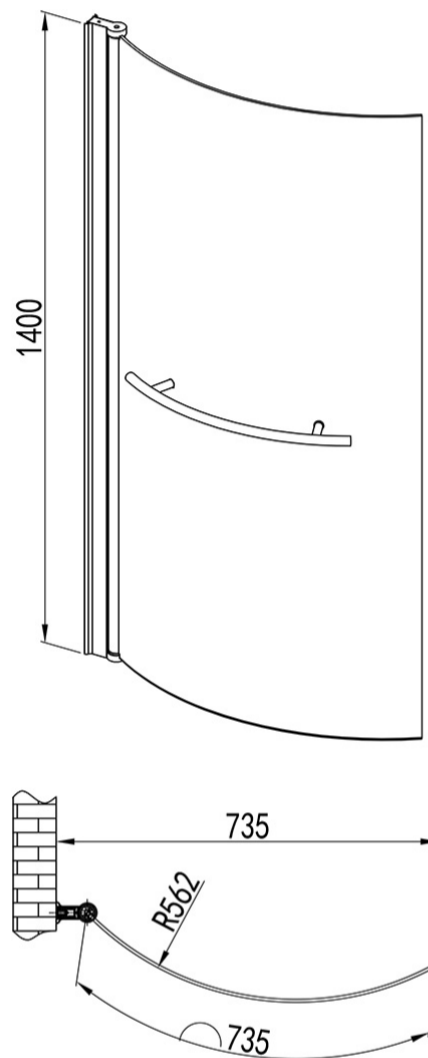

### TECHNICAL DATA

<b>Range</b>	Arco
<b>Type</b>	Premiercast
<b>Size</b>	1500mm x 850mm

Dimensions are in millimetres except thread sizes which are BSP imperial.

### TECHNICAL DRAWING

\* 41mm depth

<b>Type</b>	Reinforced
<b>Size</b>	700mm

Dimensions are in millimetres except thread sizes which are BSP imperial.

### TECHNICAL DRAWING

Range

Ronda

Dimensions are in millimetres except thread sizes which are BSP imperial.