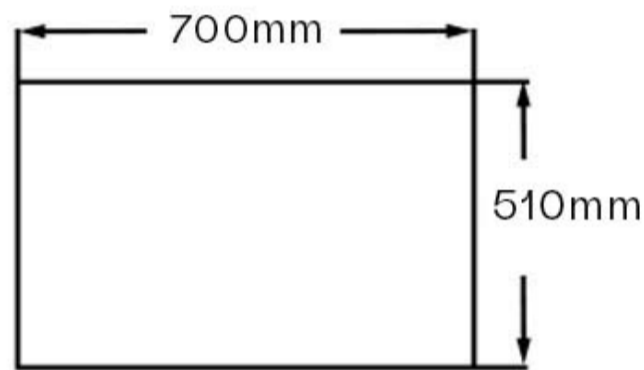

### TECHNICAL DATA

<b>Range</b>	Arco
<b>Type</b>	Premiercast
<b>Size</b>	1500mm x 850mm

Dimensions are in millimetres except thread sizes which are BSP imperial.

## IMEX PREMIERCAST ARCO 1500 LEFT HAND SIDE PANEL

**SKU:** IMPALHSBP15

<b>Category</b>	Panels & Screens
<b>Length</b>	1700mm
<b>Range</b>	Arco

Dimensions are in millimetres except thread sizes which are BSP imperial.

### TECHNICAL DRAWING

\* 41mm depth

<b>Type</b>	Reinforced
<b>Size</b>	700mm

Dimensions are in millimetres except thread sizes which are BSP imperial.