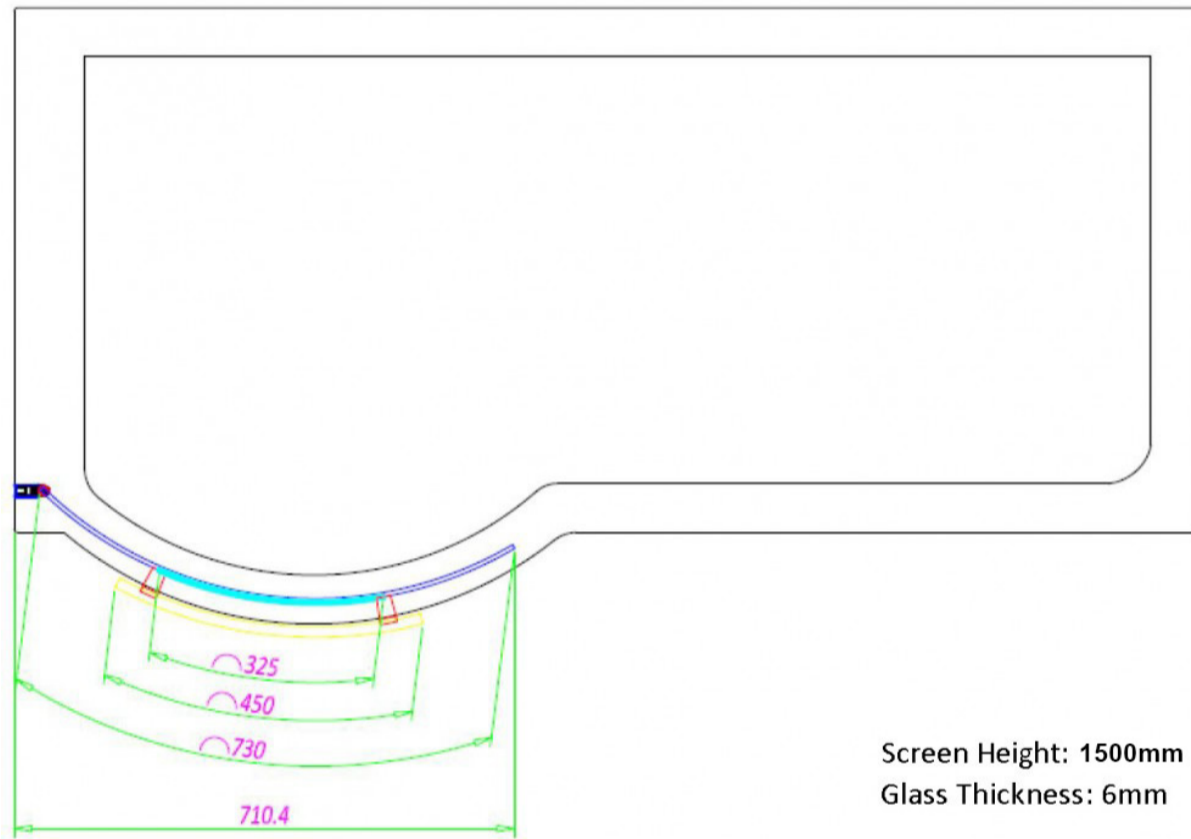

### TECHNICAL DATA

<b>Range</b>	Arco
<b>Type</b>	Premiercast
<b>Size</b>	1500mm x 850mm

Dimensions are in millimetres except thread sizes which are BSP imperial.

### TECHNICAL DRAWING

\* 41mm depth

<b>Type</b>	Reinforced
<b>Size</b>	700mm

Dimensions are in millimetres except thread sizes which are BSP imperial.

### TECHNICAL DRAWING

Range

Ronda

Dimensions are in millimetres except thread sizes which are BSP imperial.