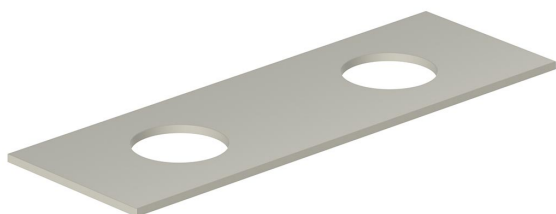

SPECIFICATION SHEET

COLLECTION: SAFARI
PRODUCT CODE: SAF-WT12-CA

COLLECTION NAME

Safari

WORKTOP SIZE

1200mm

FINISH

Cashmere

GUARANTEE

6 Year Guarantee

VANITY SUITABILITY

Safari, 2 x 600mm vanities

FURNITURE TYPE

Worktop

tel: 01934 744466
email: sales@vado.com
www.vado.com

WHERE INSPIRATION FLOWS
TAPS | SHOWERS | FURNITURE