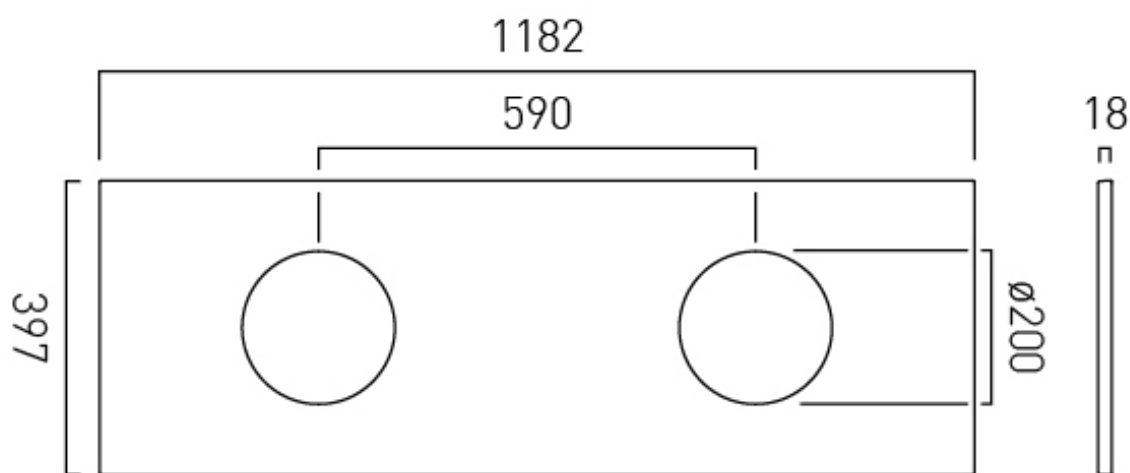

TECHNICAL DRAWING

COLLECTION: SAFARI
PRODUCT CODE: SAF-WT12-AW