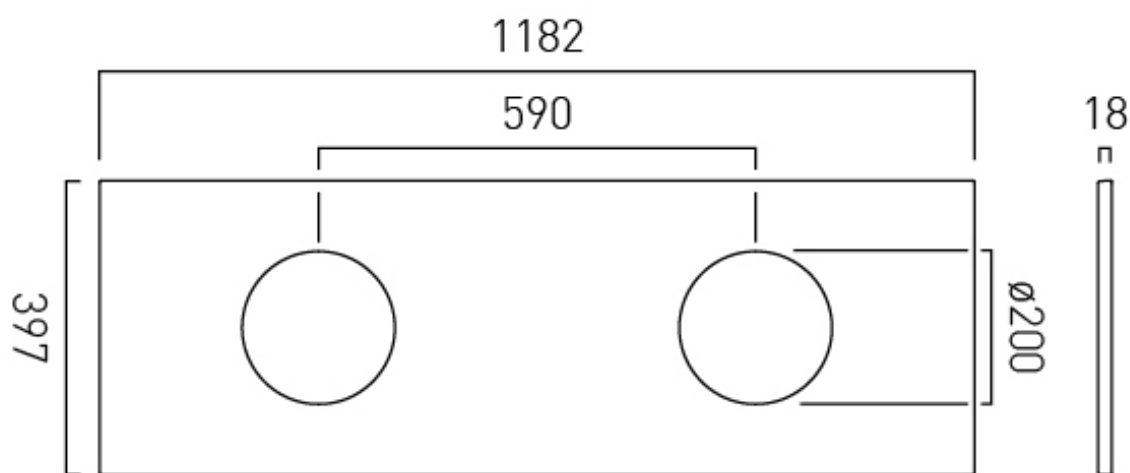

TECHNICAL DRAWING

COLLECTION: SAFARI
PRODUCT CODE: SAF-WT12-AW

SPECIFICATION SHEET

COLLECTION: SAFARI
PRODUCT CODE: SAF-WT12-TC

COLLECTION NAME

Safari

WORKTOP SIZE

1200mm