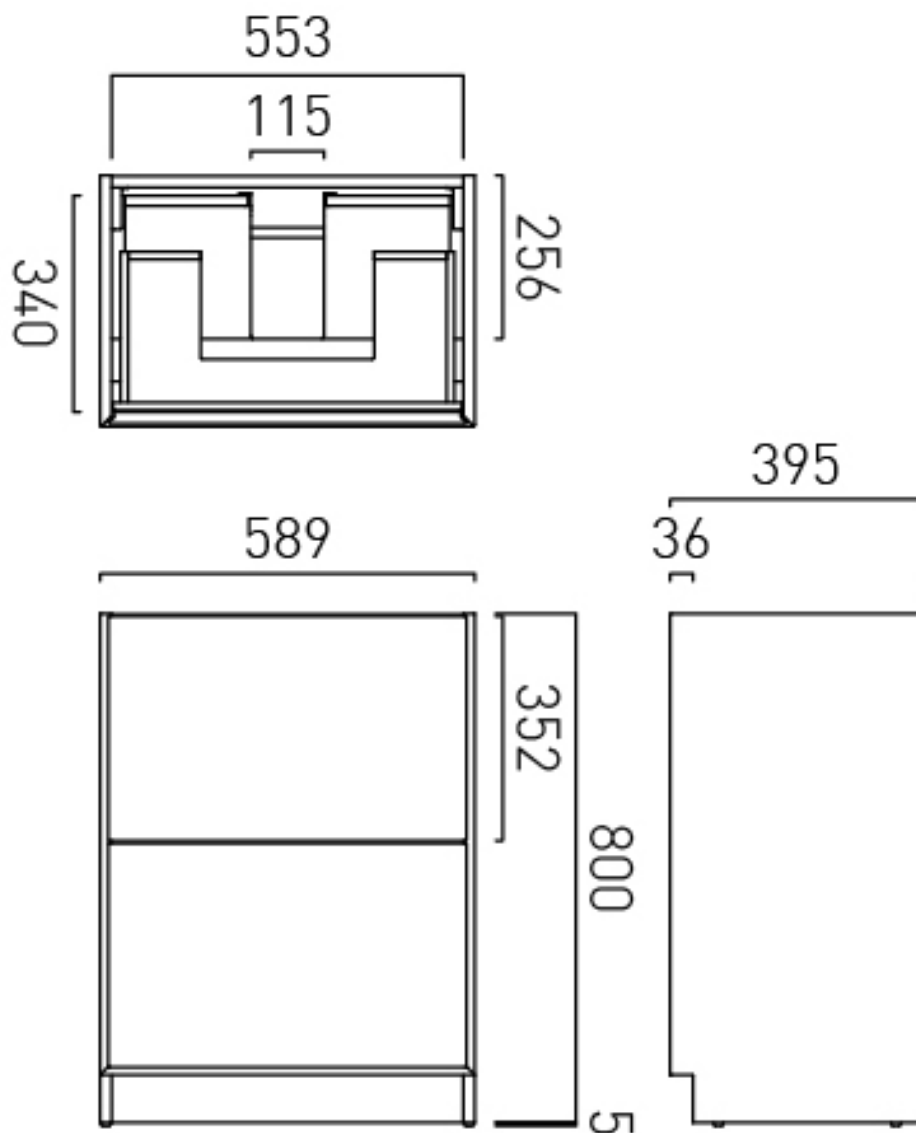

100mm from top of the unit. Height adjustable wall brackets

SPACE SAVING SOLUTION

Bottle trap cutout in top drawer

TECHNICAL DRAWING

COLLECTION: SAFARI

PRODUCT CODE: SAF-F600FM-S-TC

SPECIFICATION SHEET

COLLECTION: SAFARI
PRODUCT CODE: SAF-WT12-GW