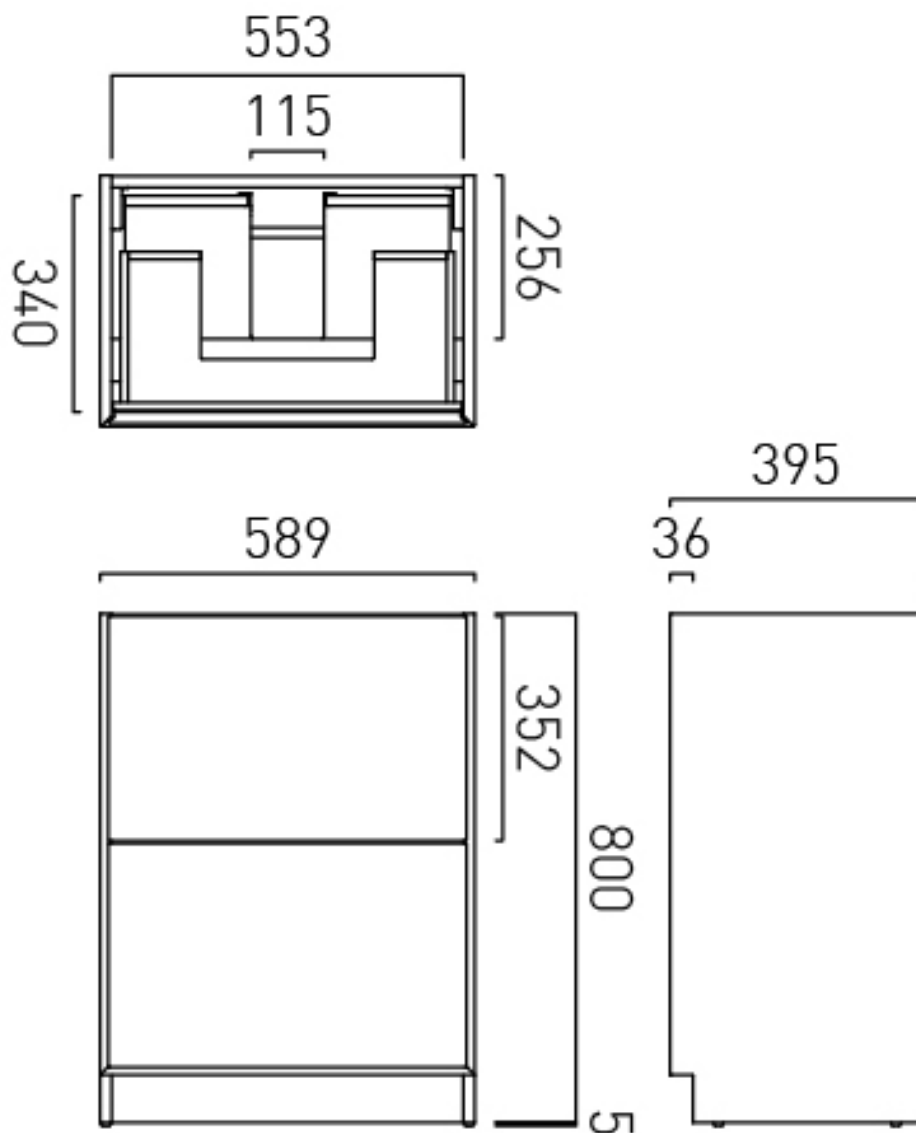

TECHNICAL DRAWING

COLLECTION: SAFARI

PRODUCT CODE: SAF-F600FM-S-TC

tel: 01934 744466
email: sales@vado.com
www.vado.com

WHERE INSPIRATION FLOWS
TAPS | SHOWERS | FURNITURE