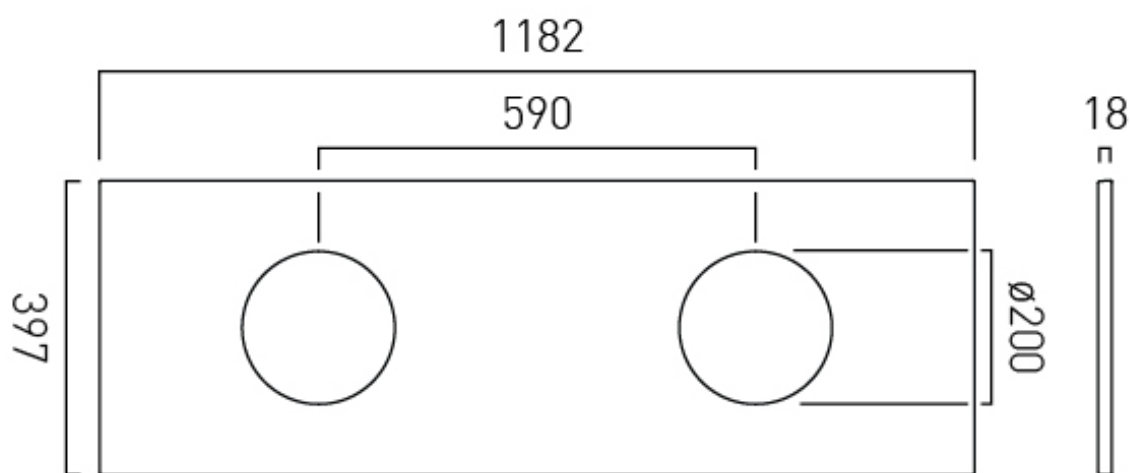

SPECIFICATION SHEET

COLLECTION: SAFARI
PRODUCT CODE: SAF-WT12-AW

COLLECTION NAME

Safari

WORKTOP SIZE

1200mm

FINISH

Arctic White