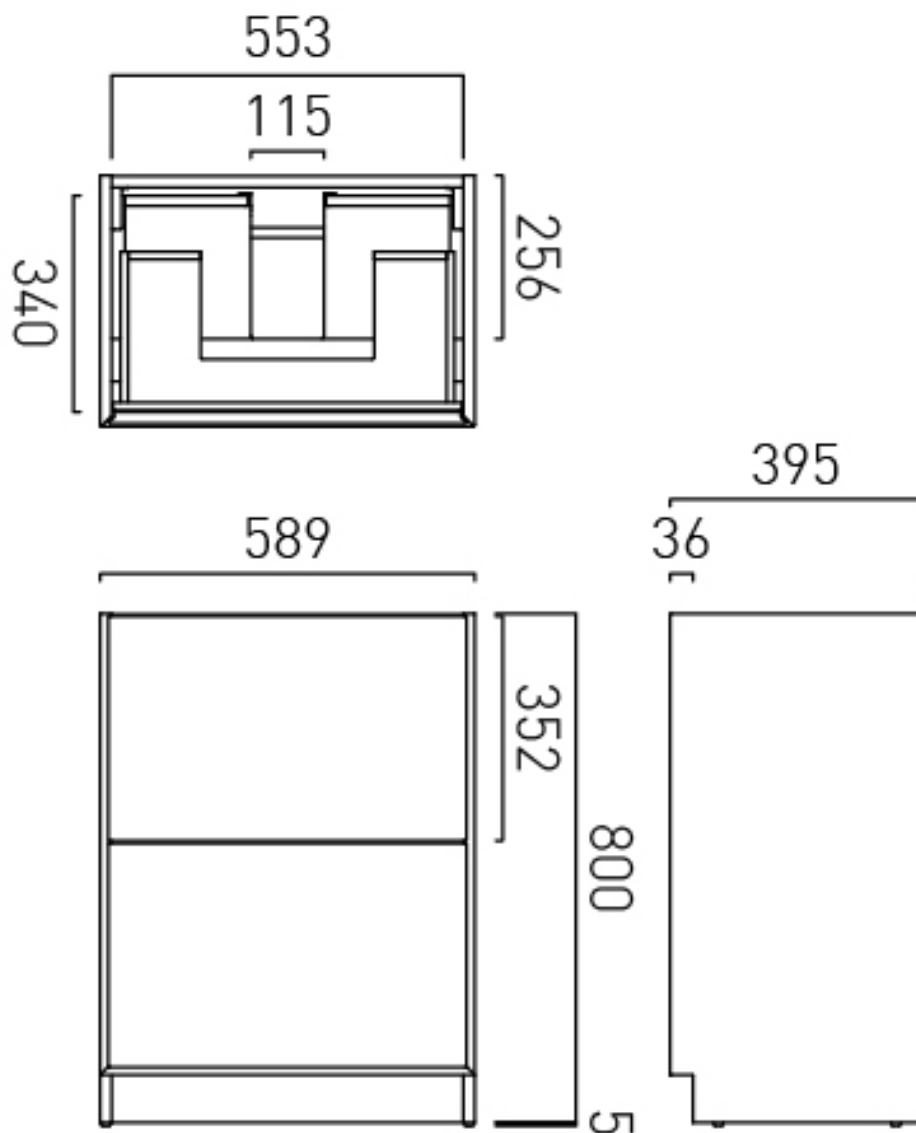

TECHNICAL DRAWING

COLLECTION: SAFARI

PRODUCT CODE: SAF-F600FM-S-AB

tel: 01934 744466
email: sales@vado.com
www.vado.com

WHERE INSPIRATION FLOWS
TAPS | SHOWERS | FURNITURE