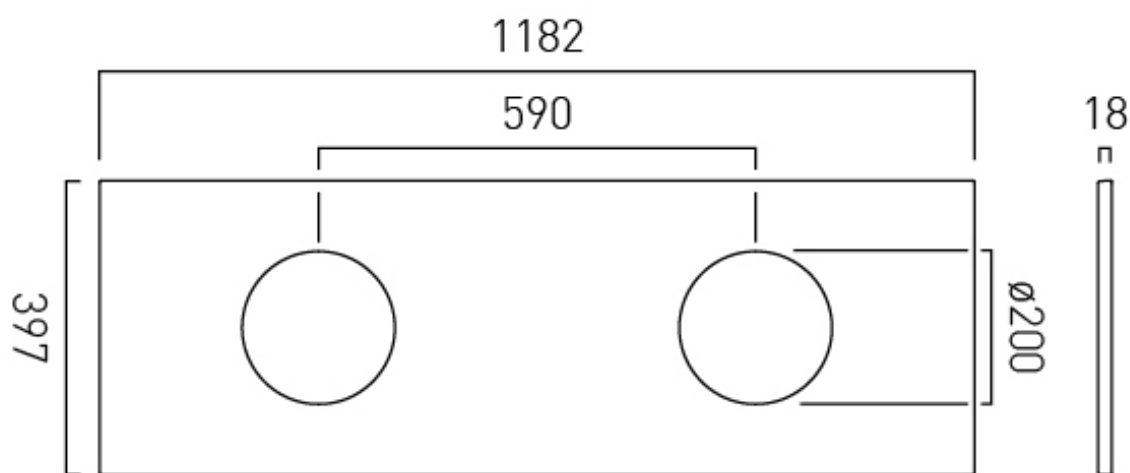

TECHNICAL DRAWING

COLLECTION: SAFARI
PRODUCT CODE: SAF-WT12-AW

SPECIFICATION SHEET

COLLECTION: SAFARI
PRODUCT CODE: SAF-WT12-AB

COLLECTION NAME

Safari

WORKTOP SIZE

1200mm