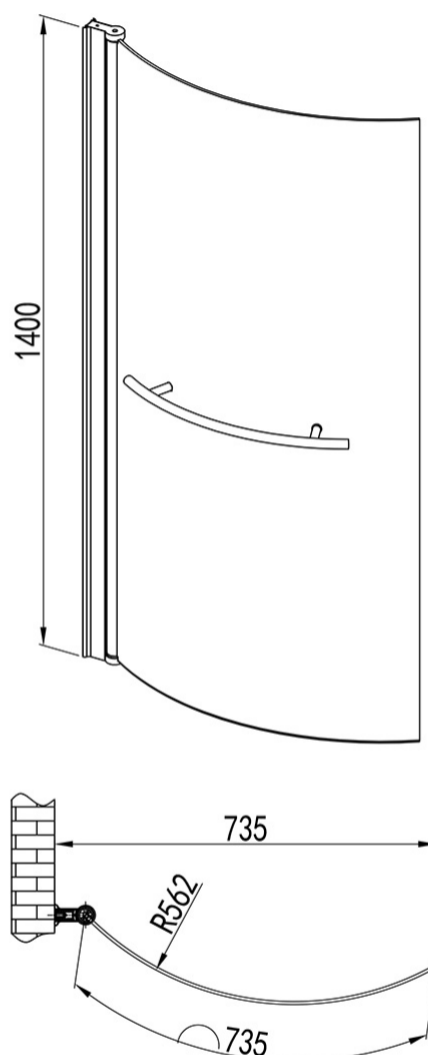

IMEX PREMIERCAST ARCO SHOWER BATH 1700MM (INC. LEG PACK)

SKU: IMPASBLH17

Range	Arco
Size	1700mm x 850mm
Type	Premiercast

Dimensions are in millimetres except thread sizes which are BSP imperial.

NOTES

Our guarantee is subject to the product having been installed, used and maintained in accordance with our instructions.

IMEX PREMIERCAST ARCO SHOWERBATH 1700 LEFT HAND SIDE PANEL

SKU: IMPALHSBP17

Category	Panels & Screens
Length	1700mm
Range	Arco

Dimensions are in millimetres except thread sizes which are BSP imperial.

NOTES

IMEX ARCO CURVED SHOWER BATH SCREEN IN CHROME

SKU: IMRSBS

TECHNICAL DRAWING

Range

Ronda

Dimensions are in millimetres except thread sizes which are BSP imperial.

NOTES

Our guarantee is subject to the product having been installed, used and maintained in accordance with our instructions. All working parts (such as hinges, ceramic disks, cartridges, seals and cistern fittings), which are subject to normal wear and tear, are covered for 36 months from proof of purchase date. This excludes seats, which are covered for 12 months. Our guarantee applies to the original purchaser and is nontransferable. Our guarantee is only applicable in the UK and ROI. This does not affect your statutory rights.

IMEX RONDA CURVED SHOWER BATH SCREEN IN CHROME

SKU: IMRONSCP

TECHNICAL DRAWING

Dimensions are in millimetres except thread sizes which are BSP imperial.

NOTES

Our guarantee is subject to the product having been installed, used and maintained in accordance with our instructions.