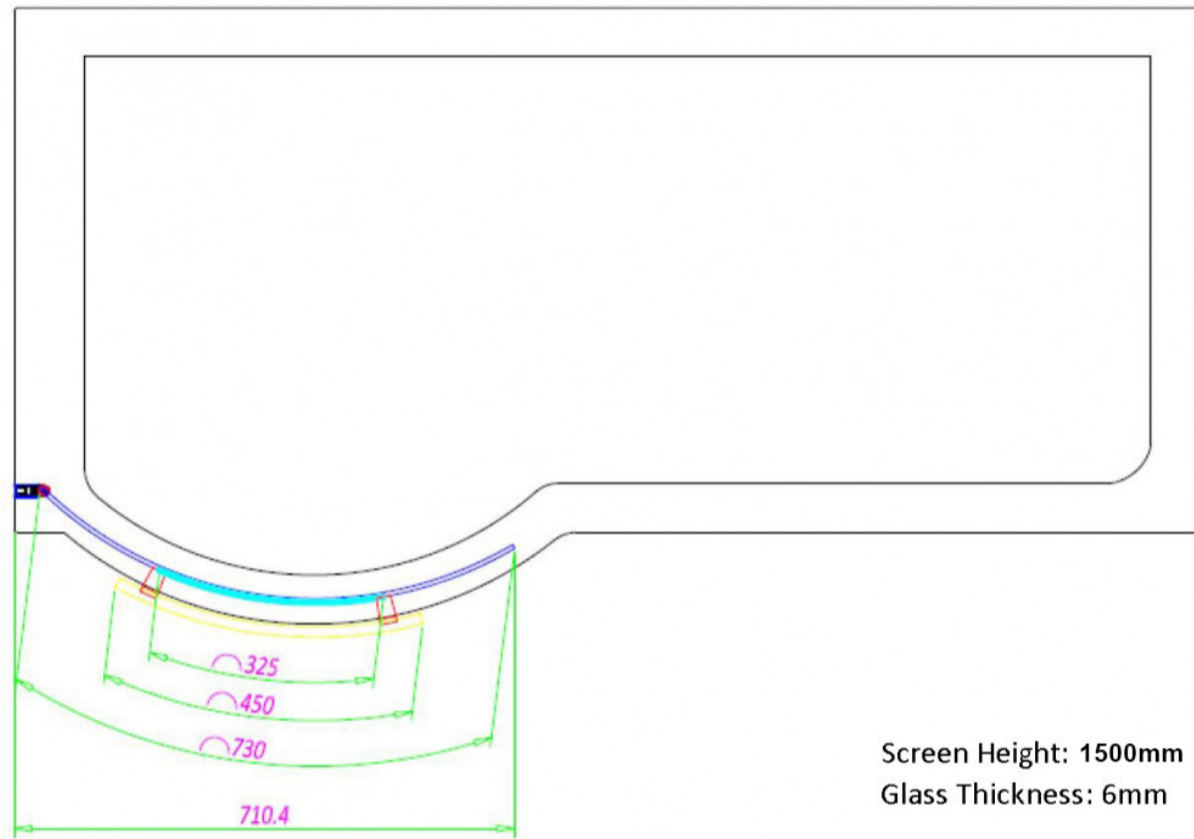

IMEX PREMIERCAST ARCO SHOWER BATH 1700MM (INC. LEG PACK)

SKU: IMPASBLH17

Range	Arco
Size	1700mm x 850mm
Type	Premiercast

Dimensions are in millimetres except thread sizes which are BSP imperial.

NOTES

Our guarantee is subject to the product having been installed, used and maintained in accordance with our instructions.

IMEX PREMIERCAST ARCO SHOWERBATH 1700 LEFT HAND SIDE PANEL

SKU: IMPALHSBP17

Category	Panels & Screens
Length	1700mm
Range	Arco

Dimensions are in millimetres except thread sizes which are BSP imperial.

NOTES

REINFORCED 700 UNIVERSAL ACRYLIC END PANEL

SKU: IMC700EP

TECHNICAL DRAWING

* 41mm depth

Type	Reinforced
Size	700mm

Dimensions are in millimetres except thread sizes which are BSP imperial.

NOTES

Our guarantee is subject to the product having been installed, used and maintained in accordance with our instructions. All working parts (such as hinges, ceramic disks, cartridges, seals and cistern fittings), which are subject to normal wear and tear, are covered for 36 months from proof of purchase date. This excludes seats, which are covered for 12 months. Our guarantee applies to the original purchaser and is nontransferable. Our guarantee is only applicable in the UK and ROI. This does not affect your statutory rights.

IMEX ARCO CURVED SHOWER BATH SCREEN IN CHROME

SKU: IMRSBS

TECHNICAL DRAWING

Range

Ronda

Dimensions are in millimetres except thread sizes which are BSP imperial.

NOTES

Our guarantee is subject to the product having been installed, used and maintained in accordance with our instructions. All working parts (such as hinges, ceramic disks, cartridges, seals and cistern fittings), which are subject to normal wear and tear, are covered for 36 months from proof of purchase date. This excludes seats, which are covered for 12 months. Our guarantee applies to the original purchaser and is nontransferable. Our guarantee is only applicable in the UK and ROI. This does not affect your statutory rights.