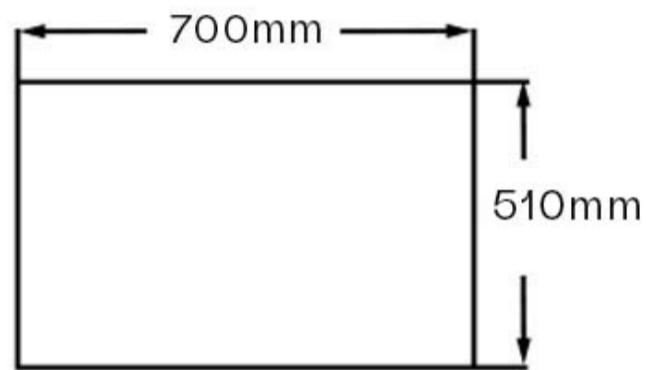

IMEX PREMIERCAST ARCO SHOWER BATH 1700MM (INC. LEG PACK)

SKU: IMPASBLH17

Range	Arco
Size	1700mm x 850mm
Type	Premiercast

Dimensions are in millimetres except thread sizes which are BSP imperial.

NOTES

Our guarantee is subject to the product having been installed, used and maintained in accordance with our instructions.

IMEX PREMIERCAST ARCO SHOWERBATH 1700 LEFT HAND SIDE PANEL

SKU: IMPALHSBP17

Category	Panels & Screens
Length	1700mm
Range	Arco

Dimensions are in millimetres except thread sizes which are BSP imperial.

NOTES

REINFORCED 700 UNIVERSAL ACRYLIC END PANEL

SKU: IMC700EP

TECHNICAL DRAWING

* 41mm depth

Type	Reinforced
Size	700mm

Dimensions are in millimetres except thread sizes which are BSP imperial.

NOTES

Our guarantee is subject to the product having been installed, used and maintained in accordance with our instructions. All working parts (such as hinges, ceramic disks, cartridges, seals and cistern fittings), which are subject to normal wear and tear, are covered for 36 months from proof of purchase date. This excludes seats, which are covered for 12 months. Our guarantee applies to the original purchaser and is nontransferable. Our guarantee is only applicable in the UK and ROI. This does not affect your statutory rights.