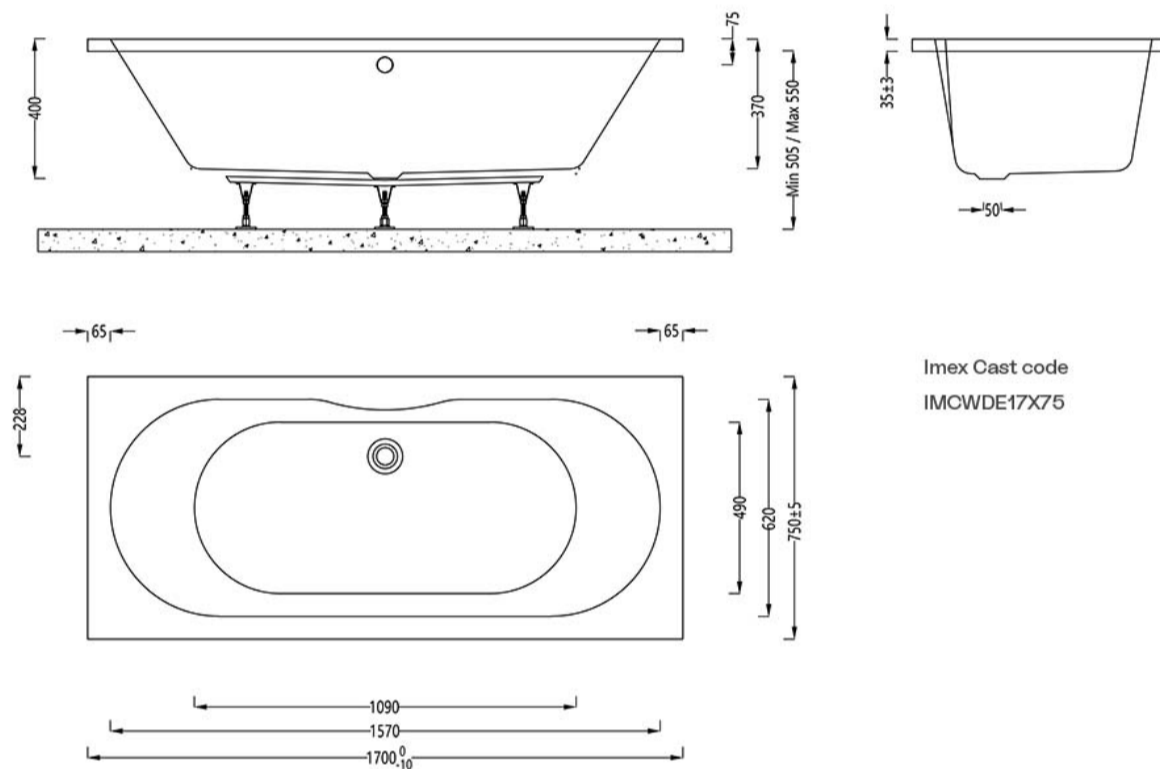

## REINFORCED ARCO DOUBLE ENDED BATH 1700X750 (INC. LEG PACK)

SKU: IMCWDE17X75

### TECHNICAL DATA

<b>Type</b>	Reinforced
<b>Size</b>	1700mm x 750mm
<b>Range</b>	Arco

Dimensions are in millimetres except thread sizes which are BSP imperial.

### TECHNICAL DRAWING

<b>Range</b>	Quadro, Ronda, Arco
<b>Type</b>	Reinforced
<b>Size</b>	1700mm

Dimensions are in millimetres except thread sizes which are BSP imperial.

### TECHNICAL DRAWING

<b>Range</b>	Quadro, Ronda, Arco
<b>Type</b>	Reinforced
<b>Size</b>	750mm

Dimensions are in millimetres except thread sizes which are BSP imperial.