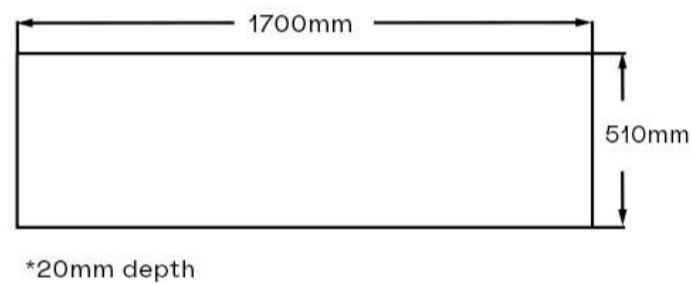

### TECHNICAL DATA

<b>Type</b>	Reinforced
<b>Size</b>	1700mm x 750mm
<b>Range</b>	Arco

Dimensions are in millimetres except thread sizes which are BSP imperial.

### TECHNICAL DRAWING

<b>Range</b>	Quadro, Ronda, Arco
<b>Type</b>	Reinforced
<b>Size</b>	1700mm

Dimensions are in millimetres except thread sizes which are BSP imperial.

### TECHNICAL DRAWING

<b>Range</b>	Quadro, Ronda, Arco
<b>Type</b>	Reinforced
<b>Size</b>	750mm

Dimensions are in millimetres except thread sizes which are BSP imperial.