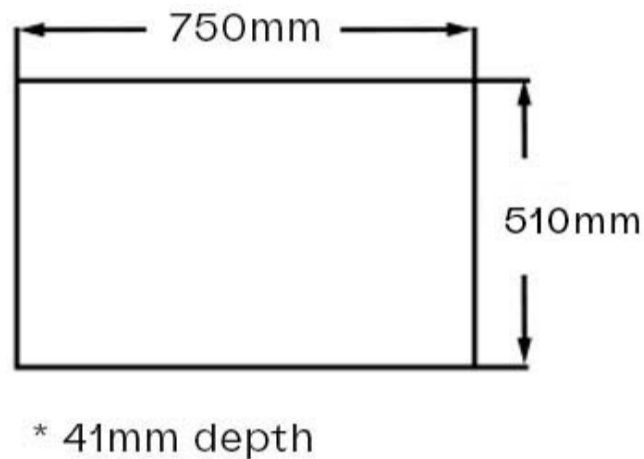

### TECHNICAL DATA

<b>Type</b>	Reinforced
<b>Size</b>	1700mm x 750mm
<b>Range</b>	Arco

Dimensions are in millimetres except thread sizes which are BSP imperial.

### TECHNICAL DRAWING

<b>Range</b>	Quadro, Ronda, Arco
<b>Type</b>	Reinforced
<b>Size</b>	1700mm

Dimensions are in millimetres except thread sizes which are BSP imperial.

### TECHNICAL DRAWING

<b>Range</b>	Quadro, Ronda, Arco
<b>Type</b>	Reinforced
<b>Size</b>	750mm

Dimensions are in millimetres except thread sizes which are BSP imperial.