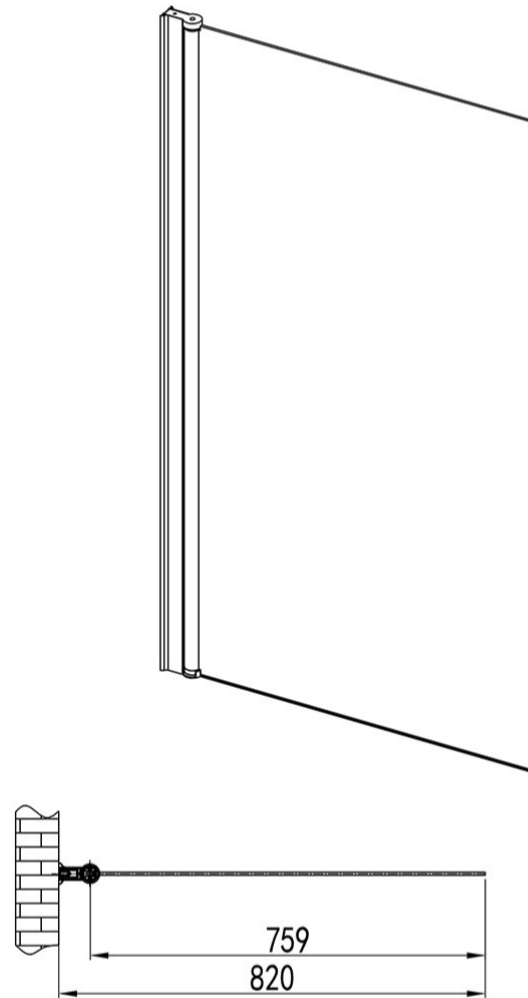

## UNIVERSAL HANDLELESS STRAIGHT SHOWER SCREEN IN MATT BLACK

SKU: IMSTSCMB

### TECHNICAL DRAWING

Dimensions are in millimetres except thread sizes which are BSP imperial.