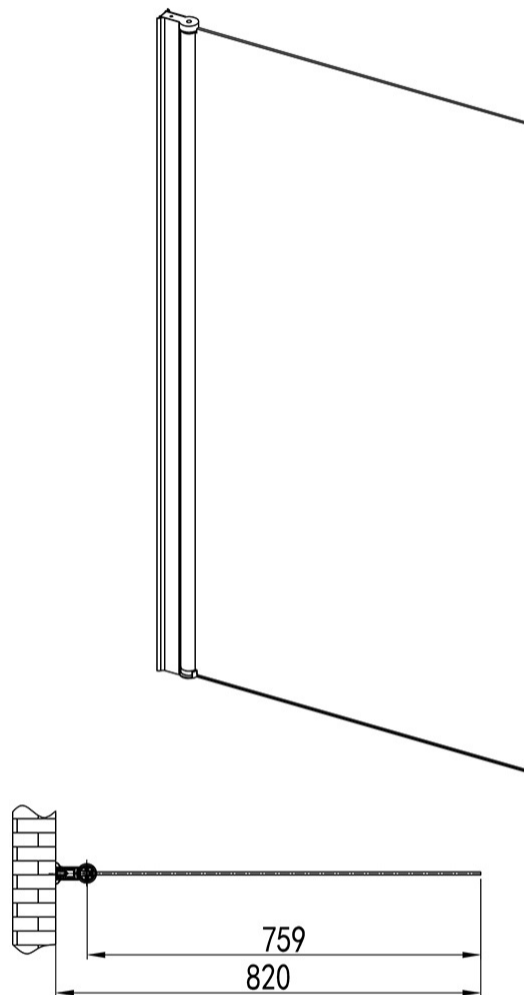

UNIVERSAL HANDLELESS STRAIGHT SHOWER SCREEN IN BRUSHED BRASS

SKU: IMSTSCBR

TECHNICAL DRAWING

**Catalogue
Range**

Puracast
Croma

Dimensions are in millimetres except thread sizes which are BSP imperial.

NOTES