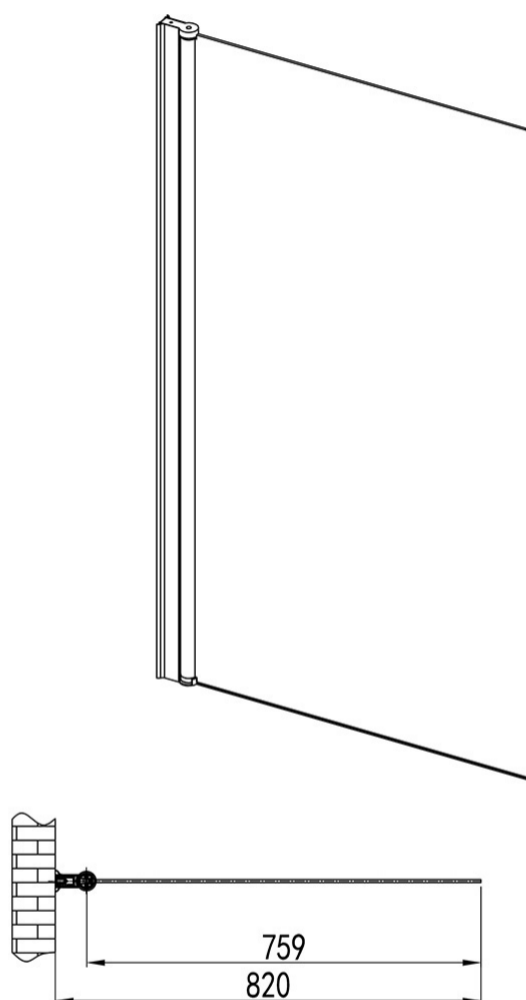

UNIVERSAL HANDLELESS STRAIGHT SHOWER SCREEN IN CHROME

SKU: IMSTSCCP

TECHNICAL DRAWING

Dimensions are in millimetres except thread sizes which are BSP imperial.

NOTES

Our guarantee is subject to the product having been installed, used and maintained in accordance with our instructions.