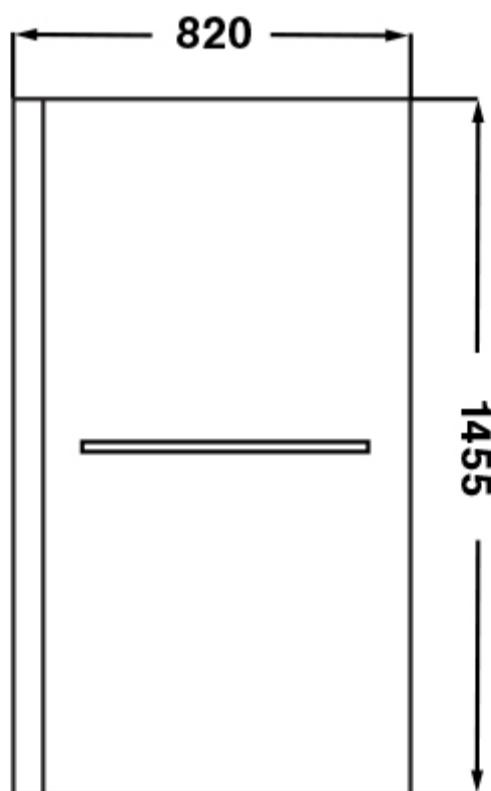

UNIVERSAL STRAIGHT BATH SCREEN IN CHROME WITH HANDLE

SKU: IMBSBS

TECHNICAL DRAWING

Dimensions are in millimetres except thread sizes which are BSP imperial.

NOTES

Our guarantee is subject to the product having been installed, used and maintained in accordance with our instructions.