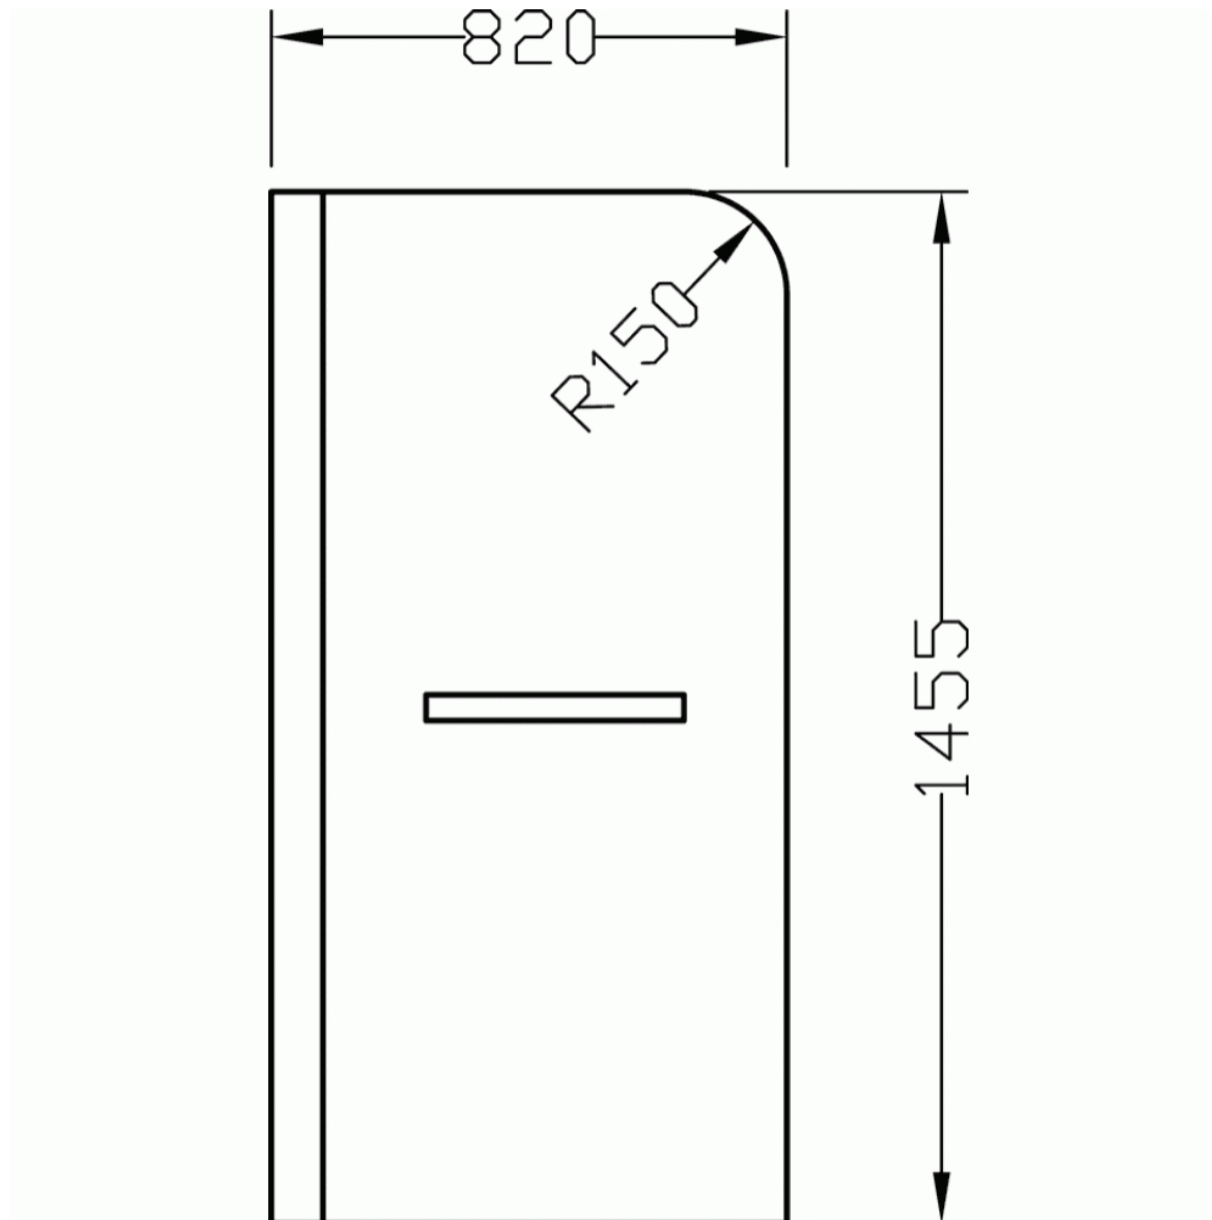

## UNIVERSAL ROUND EDGE BATH SHOWER SCREEN IN CHROME WITH HANDLE

SKU: IMWSBS

### TECHNICAL DRAWING

**Weight** 0.12 kg  
**Range** Croma

Dimensions are in millimetres except thread sizes which are BSP imperial.