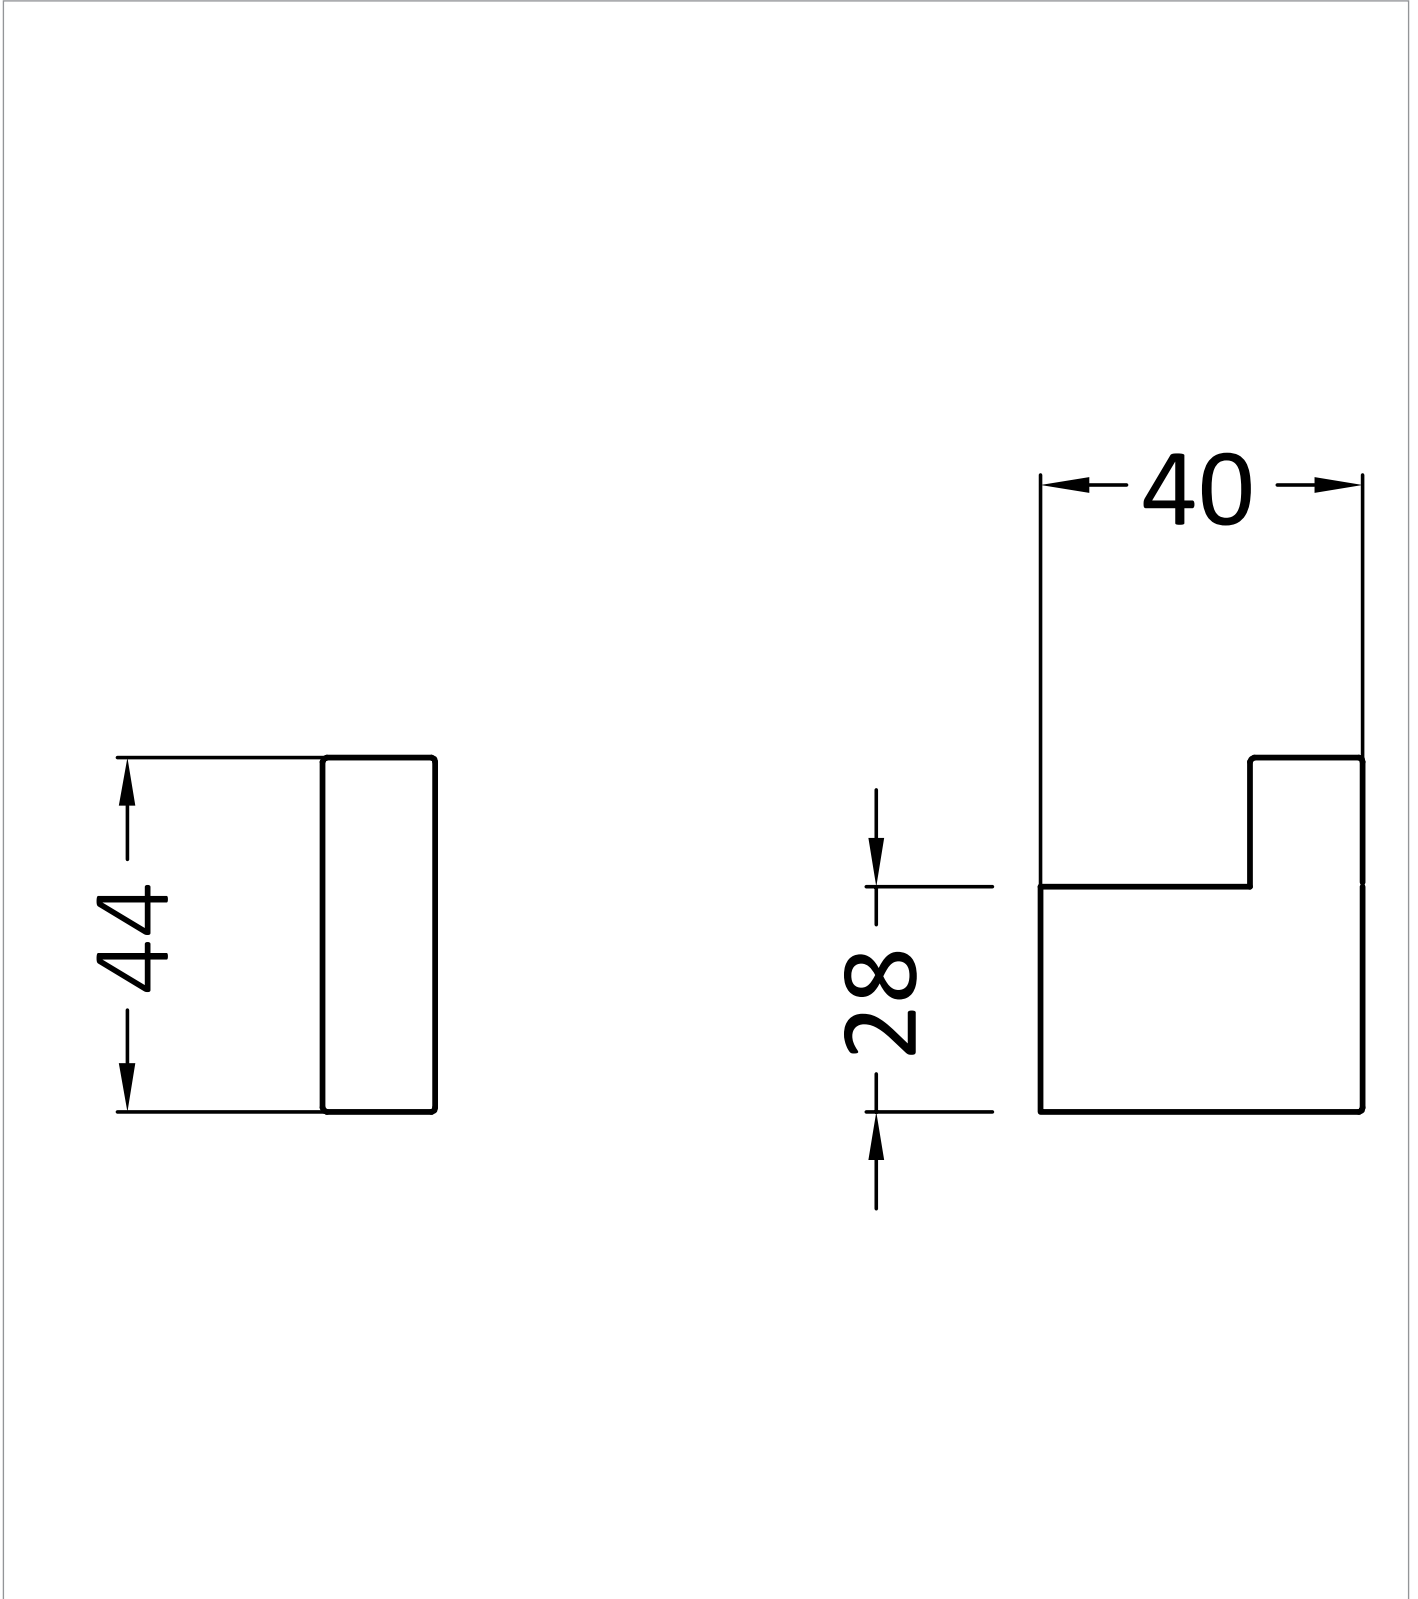

TECHNICAL DIMENSIONS

Dimensions in mm unless otherwise specified.

Tolerances (per material type) apply.

SPARES LIST

Only the parts labelled are available as spares.

NUMBER	PART CODE	DESCRIPTION
1	PRO00003	MPRO Screw Bag for PRO021/PRO047
2	PRO00004	MPRO Wall Mounting Plate for PRO021
3	SP1587	Grub screw Burlington basin stand