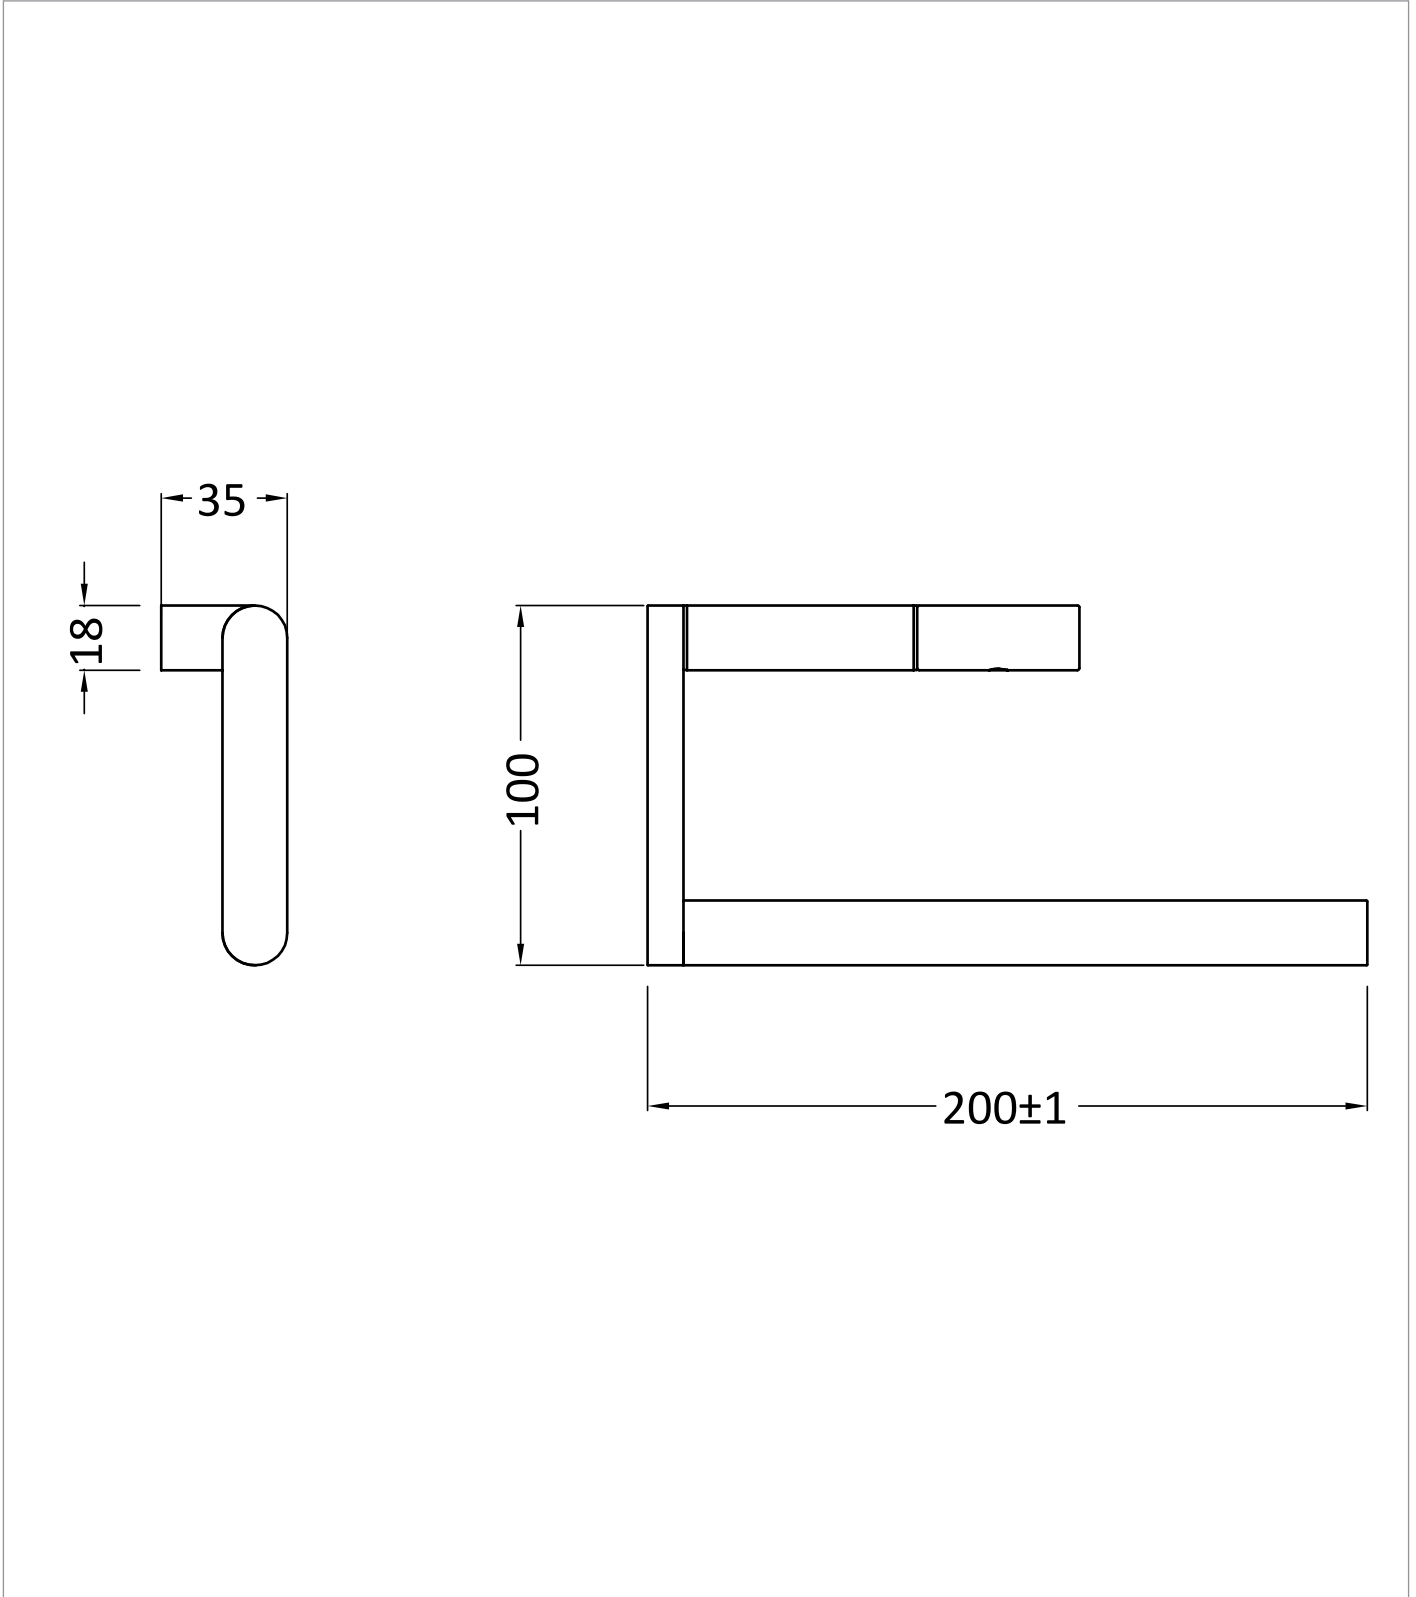

PRODUCT DATA SHEET

PRODUCT CODE

PRO021T

RANGE

MPRO

DESCRIPTION

MPRO Single Robe Hook Slate

CATEGORY	Accessories
WARRANTY DETAILS	15 Years
COLOUR	Slate
FINISH APPLICATION	PVD
PRIMARY MATERIAL	Zinc Alloy
INSTALL TYPE	Wall Mounted
PRODUCT WIDTH MM	40
PRODUCT HEIGHT MM	44
PRODUCT LENGTH MM	13
PRODUCT NET WEIGHT KG	0.1

[Click Here](#)

CATEGORY	Accessories
WARRANTY DETAILS	15 Years
COLOUR	Slate
FINISH APPLICATION	PVD
PRIMARY MATERIAL	Brass
INSTALL TYPE	Wall Mounted
PRODUCT WIDTH MM	200
PRODUCT HEIGHT MM	100
PRODUCT LENGTH MM	40
PRODUCT DEPTH MM	35
PRODUCT NET WEIGHT KG	0.35

TECHNICAL DIMENSIONS

Dimensions in mm unless otherwise specified.

Tolerances (per material type) apply.

SPARES LIST

Only the parts labelled are available as spares.

SPARES AVAILABLE UPON REQUEST

PRODUCT DATA SHEET

CATEGORY	Accessories
WARRANTY DETAILS	15 Years
COLOUR	Slate
FINISH APPLICATION	PVD
PRIMARY MATERIAL	Brass
INSTALL TYPE	Wall Mounted
PRODUCT WIDTH MM	190
PRODUCT HEIGHT MM	28
PRODUCT LENGTH MM	72
PRODUCT NET WEIGHT KG	0.23