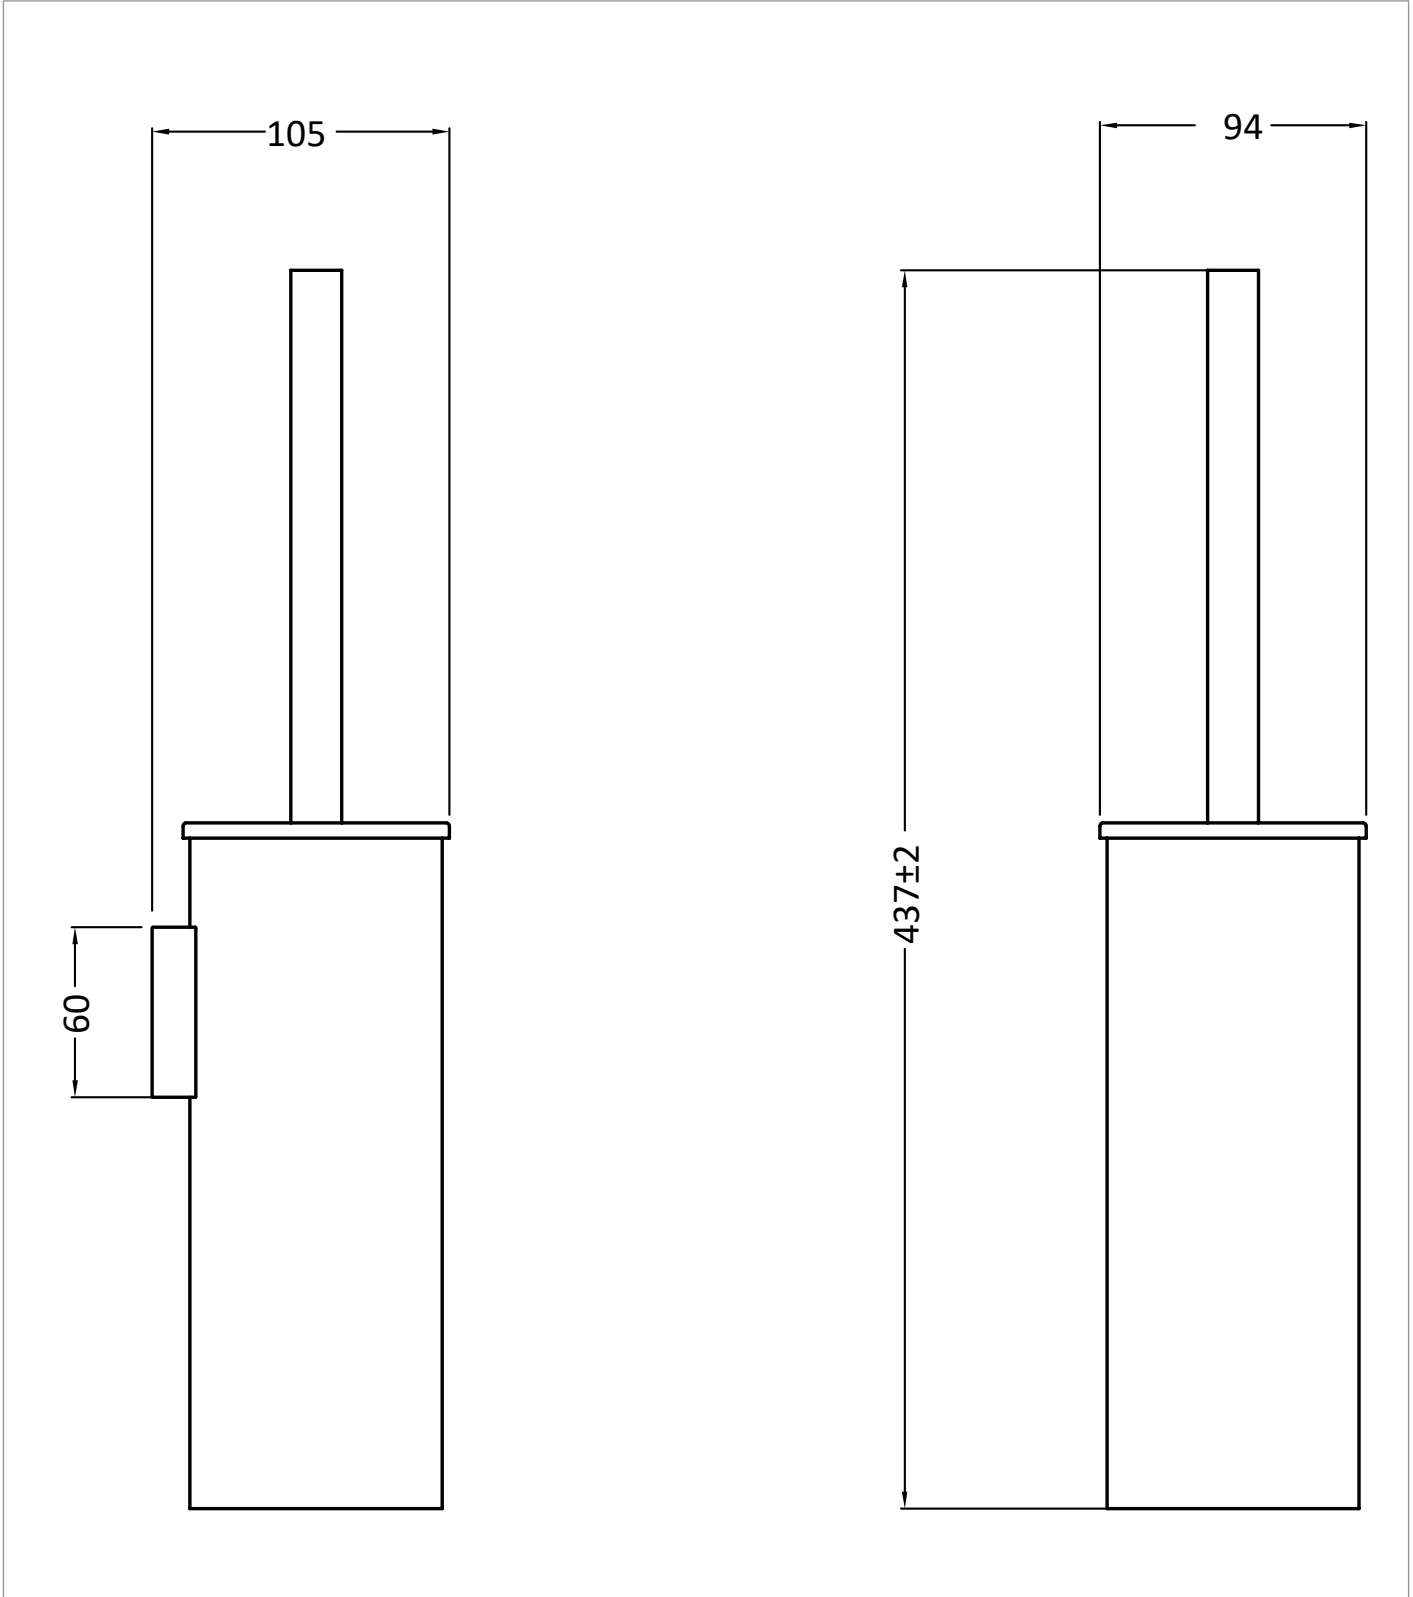

TECHNICAL DIMENSIONS

Dimensions in mm unless otherwise specified.

Tolerances (per material type) apply.