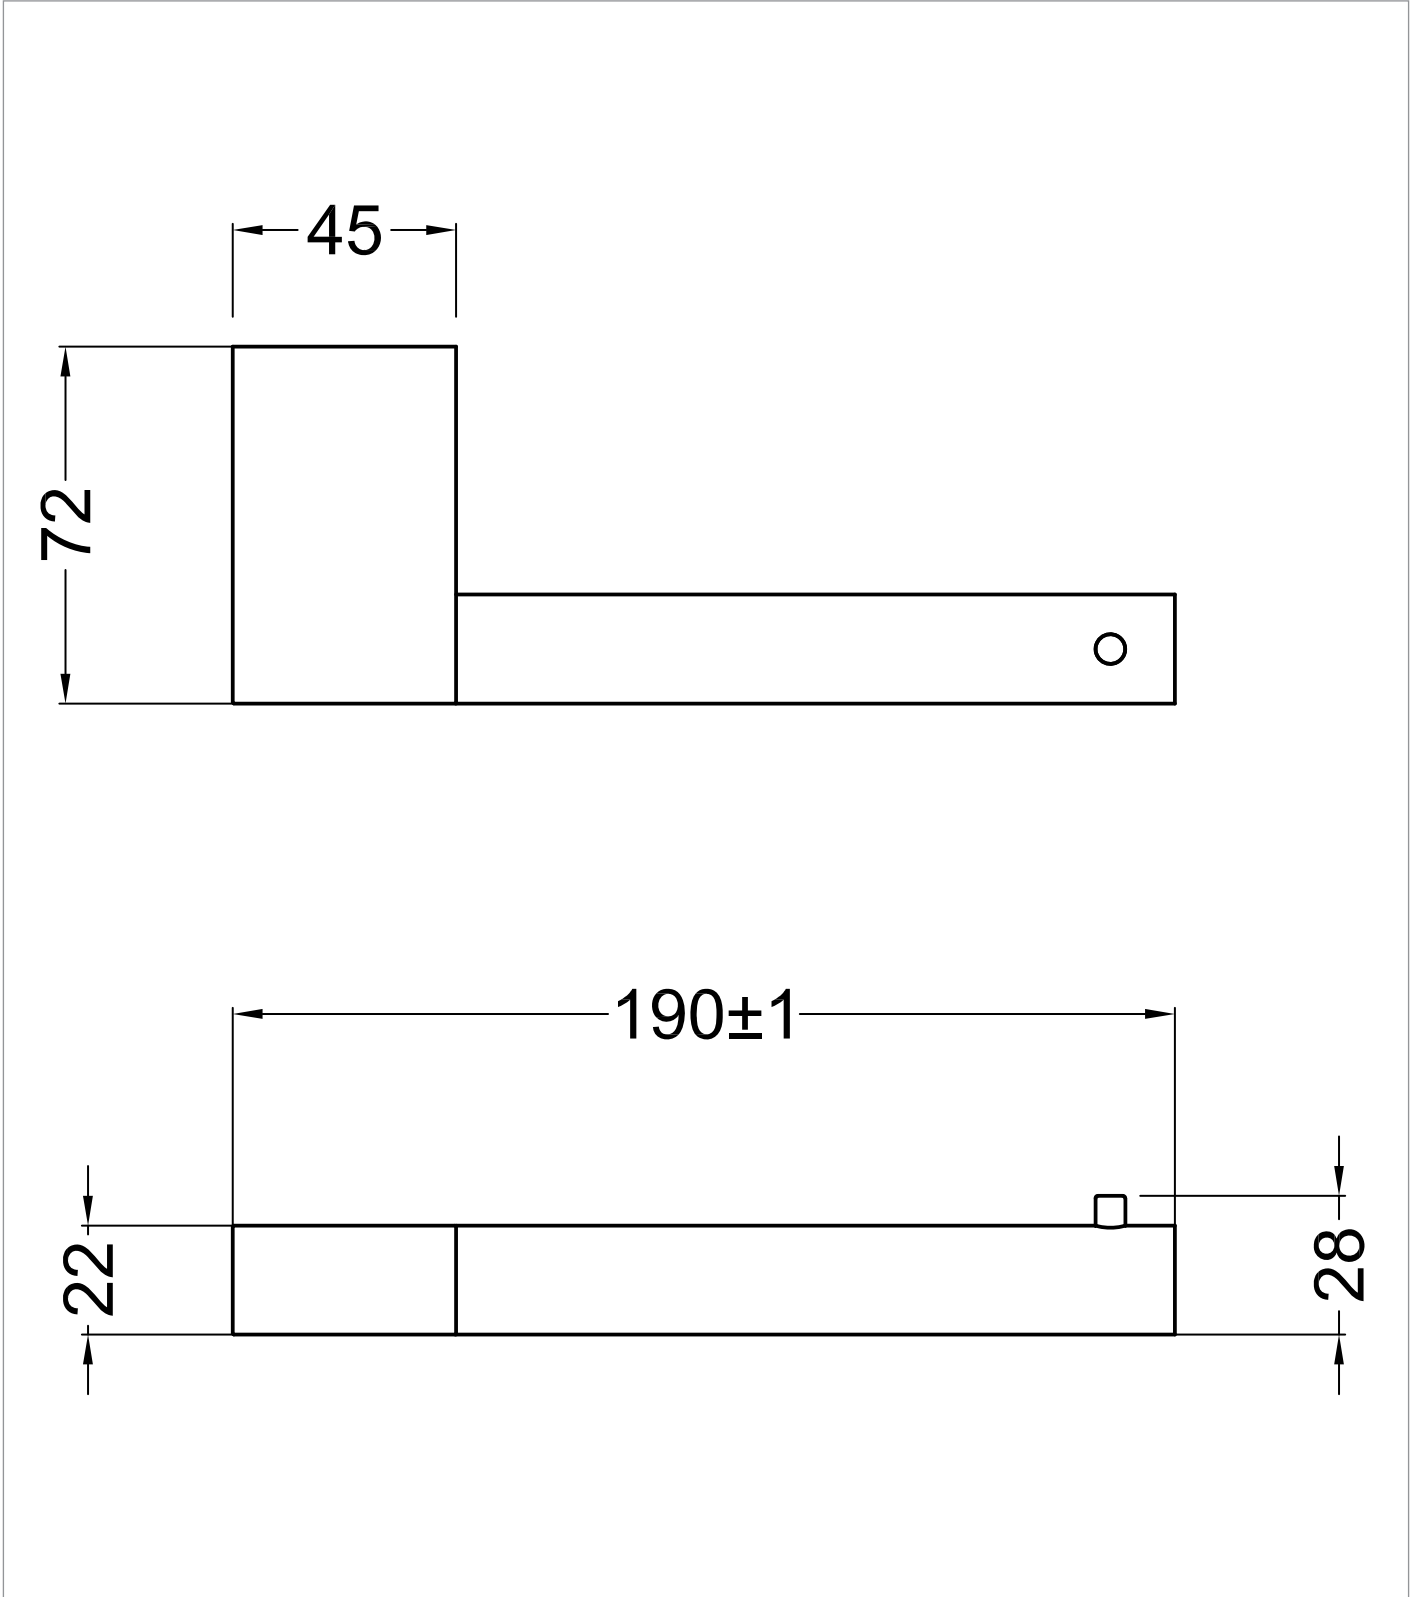

TECHNICAL DIMENSIONS

Dimensions in mm unless otherwise specified.

Tolerances (per material type) apply.

SPARES LIST

Only the parts labelled are available as spares.

NUMBER	PART CODE	DESCRIPTION
1	PRO00001	MPRO Screw Bag for PRO005/PRO003/PRO029/PRO041/PRO013
2	PRO00006	MPRO Wall Mounting Plate for PRO029/PRO043/PRO023/PRO036
3	PRO00012	MPRO Grub Screws for PRO029/PRO041/PRO043/PRO023/PRO036