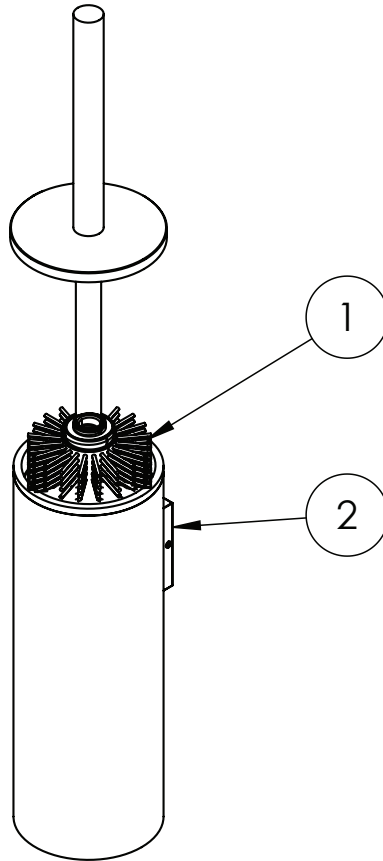

TECHNICAL DIMENSIONS

Dimensions in mm unless otherwise specified.

Tolerances (per material type) apply.

SPARES LIST

Only the parts labelled are available as spares.

SPARES AVAILABLE UPON REQUEST

PRODUCT DATA SHEET

STANDARDS	BS EN 248 : 2002
-----------	------------------

TECHNICAL DIMENSIONS

Dimensions in mm unless otherwise specified.

Tolerances (per material type) apply.

SPARES LIST

Only the parts labelled are available as spares.

[Click Here](#)

CATEGORY	Accessories
WARRANTY DETAILS	15 Years
COLOUR	Slate
FINISH APPLICATION	PVD
PRIMARY MATERIAL	Brass
SECONDARY MATERIAL	Silicone
INSTALL TYPE	Wall Mounted
PRODUCT WIDTH MM	90
PRODUCT HEIGHT MM	411
PRODUCT LENGTH MM	100
PRODUCT DEPTH MM	105
PRODUCT NET WEIGHT KG	1.02

TECHNICAL DIMENSIONS

Dimensions in mm unless otherwise specified.

Tolerances (per material type) apply.

SPARES LIST

Only the parts labelled are available as spares.

NUMBER	PART CODE	DESCRIPTION
1	PRO025BRUSHT	MPRO Wall Mount Toilet Brush Set Slate
	PRO025BRUSHBZ	MPRO Wall Mount Toilet Brush Set Brushed Bronze
	PRO025BRUSHM	MPRO Wall Mount Toilet Brush Set Matt Black
	PRO025BRUSHV	MPRO Toilet Brush Set Brushed Stainless Steel
	PRO025BRUSHF	MPRO Wall Mount Toilet Brush Set Brushed Brass
	PRO025BRUSHC	MPRO Wall Mount Toilet Brush Set Chrome
2	PRO00008	MPRO Wall Mounting Plate for PRO011/PRO025