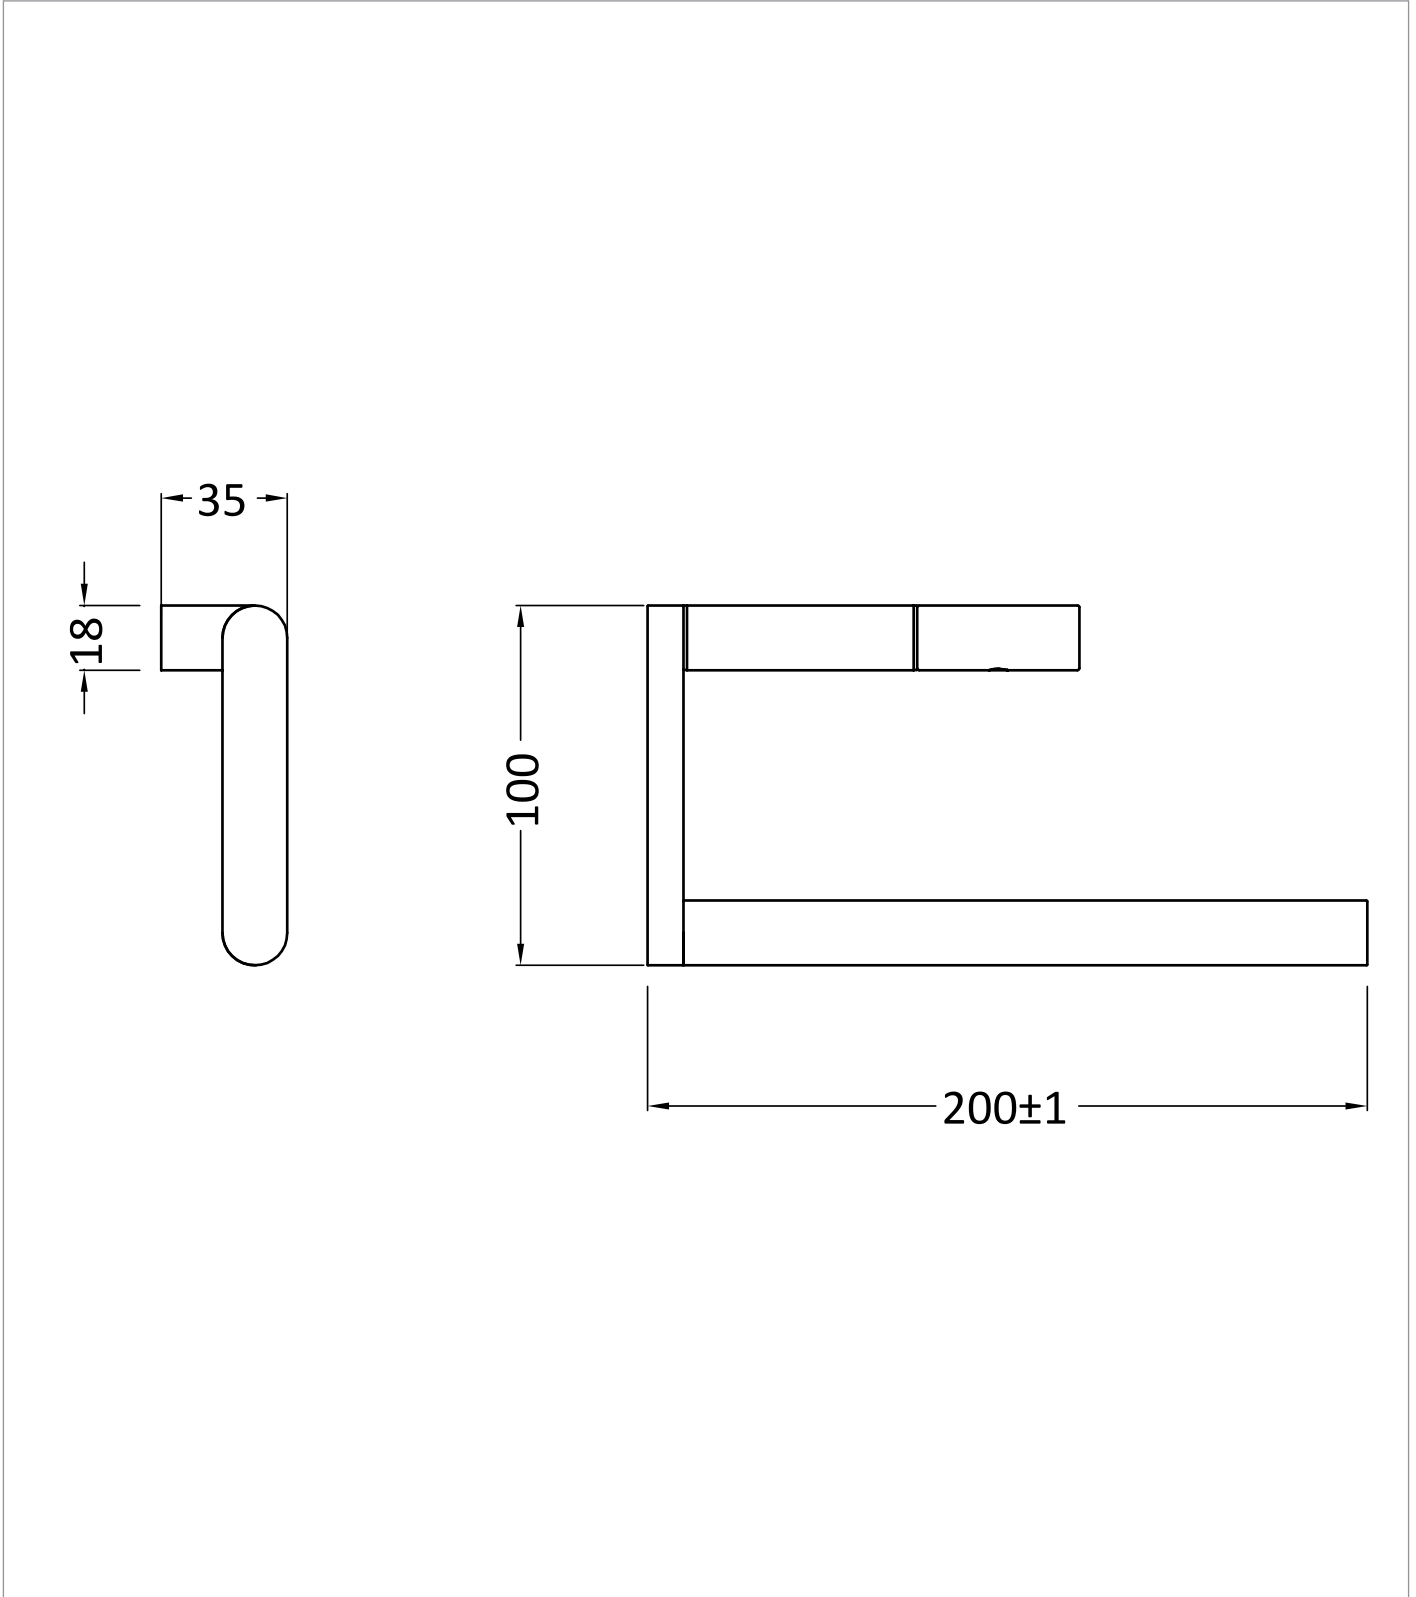

## WEBSITE LINK

[Click Here](#)

CATEGORY	Accessories
WARRANTY DETAILS	15 Years
COLOUR	Brushed Nickel
FINISH APPLICATION	PVD
PRIMARY MATERIAL	Brass
INSTALL TYPE	Wall Mounted
PRODUCT WIDTH MM	200
PRODUCT HEIGHT MM	100
PRODUCT LENGTH MM	40
PRODUCT DEPTH MM	35
PRODUCT NET WEIGHT KG	0.35

## TECHNICAL DIMENSIONS

Dimensions in mm unless otherwise specified.

Tolerances (per material type) apply.