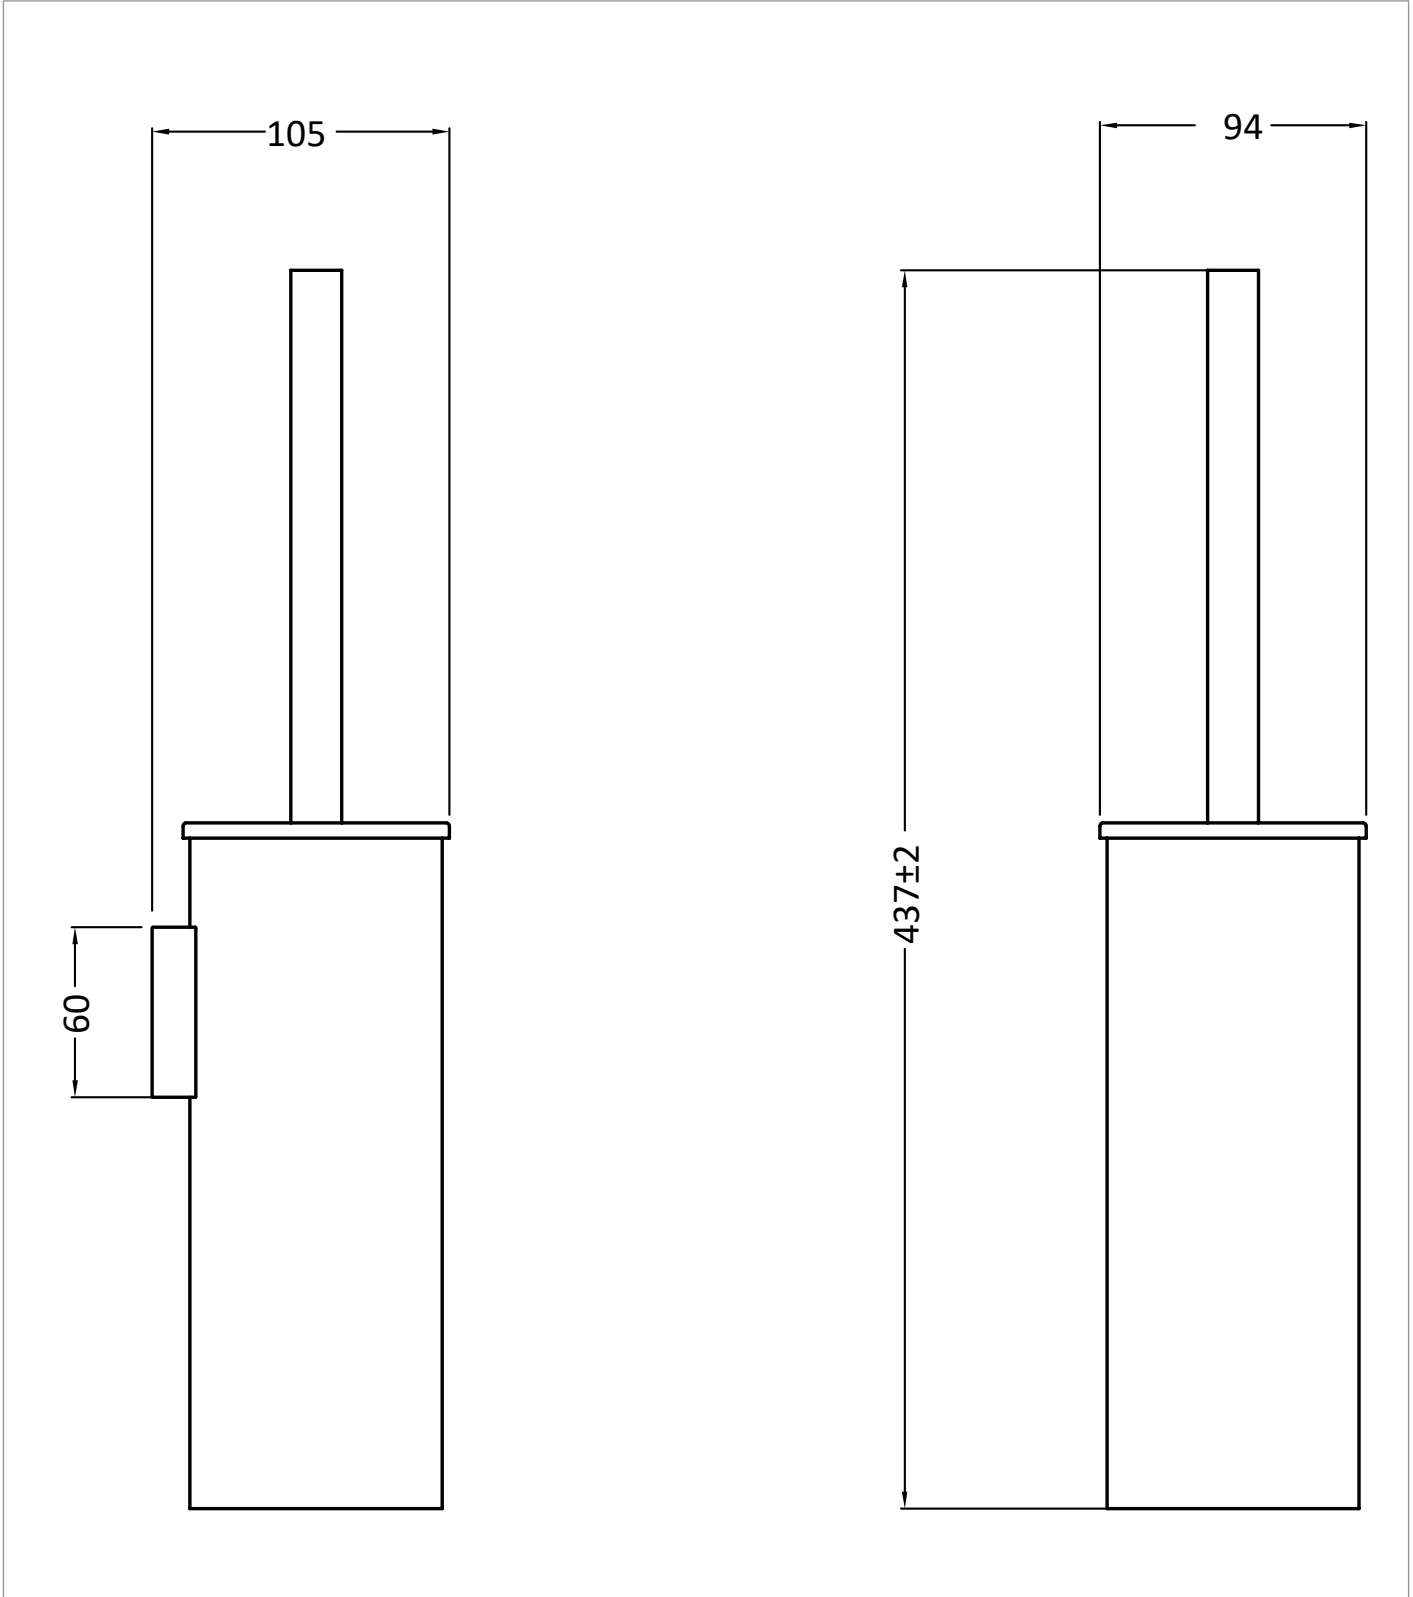

## TECHNICAL DIMENSIONS

Dimensions in mm unless otherwise specified.

Tolerances (per material type) apply.

## WEBSITE LINK

[Click Here](#)

CATEGORY	Accessories
WARRANTY DETAILS	15 Years
COLOUR	Brushed Nickel
FINISH APPLICATION	PVD
PRIMARY MATERIAL	Brass
SECONDARY MATERIAL	Silicone
INSTALL TYPE	Wall Mounted
PRODUCT WIDTH MM	90
PRODUCT HEIGHT MM	411
PRODUCT LENGTH MM	100
PRODUCT DEPTH MM	105
PRODUCT NET WEIGHT KG	1.02