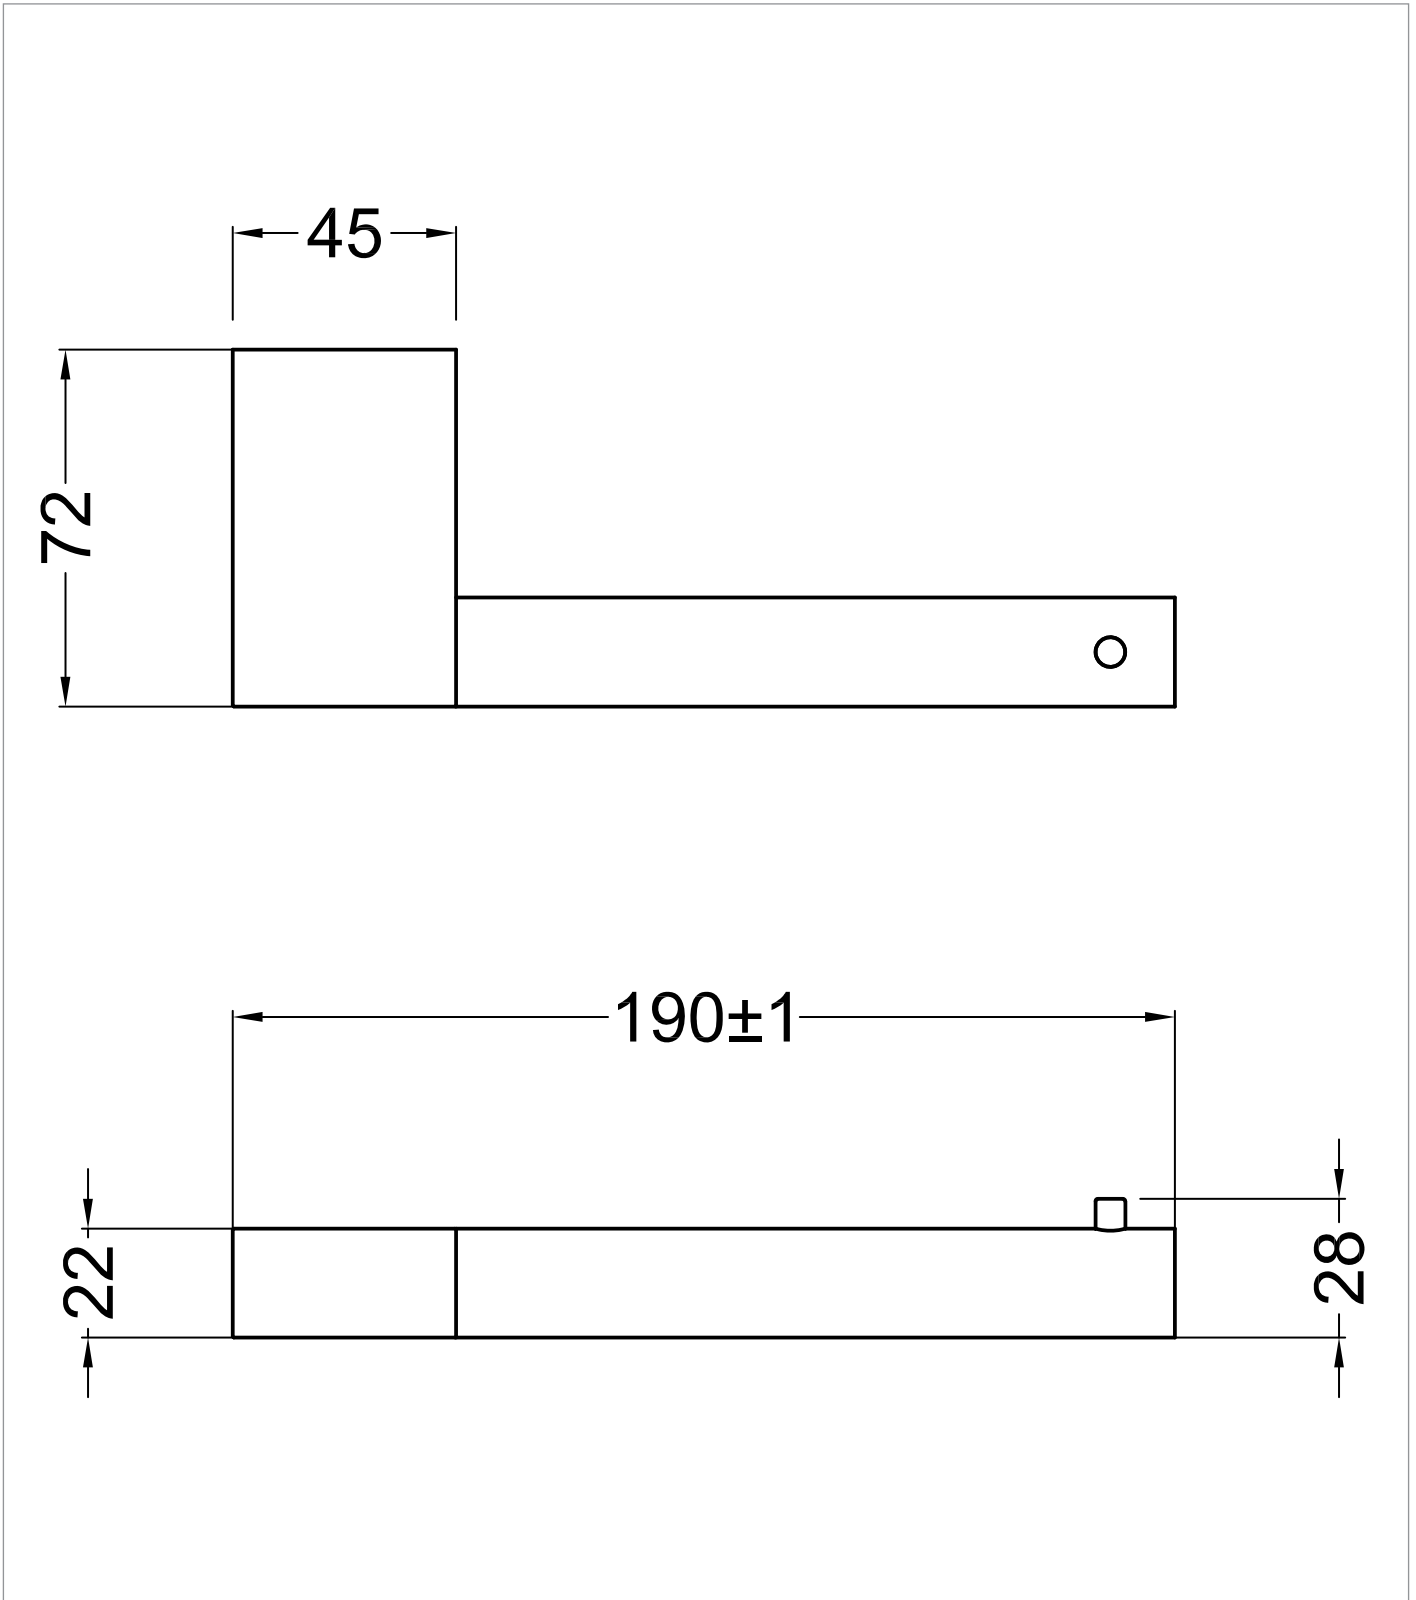

TECHNICAL DIMENSIONS

Dimensions in mm unless otherwise specified.

Tolerances (per material type) apply.

SPARES LIST

Only the parts labelled are available as spares.

NUMBER	PART CODE	DESCRIPTION
1	PRO00001	MPRO Screw Bag for PRO005/PRO003/PRO029/PRO041/PRO013
2	PRO00006	MPRO Wall Mounting Plate for PRO029/PRO043/PRO023/PRO036
3	PRO00012	MPRO Grub Screws for PRO029/PRO041/PRO043/PRO023/PRO036