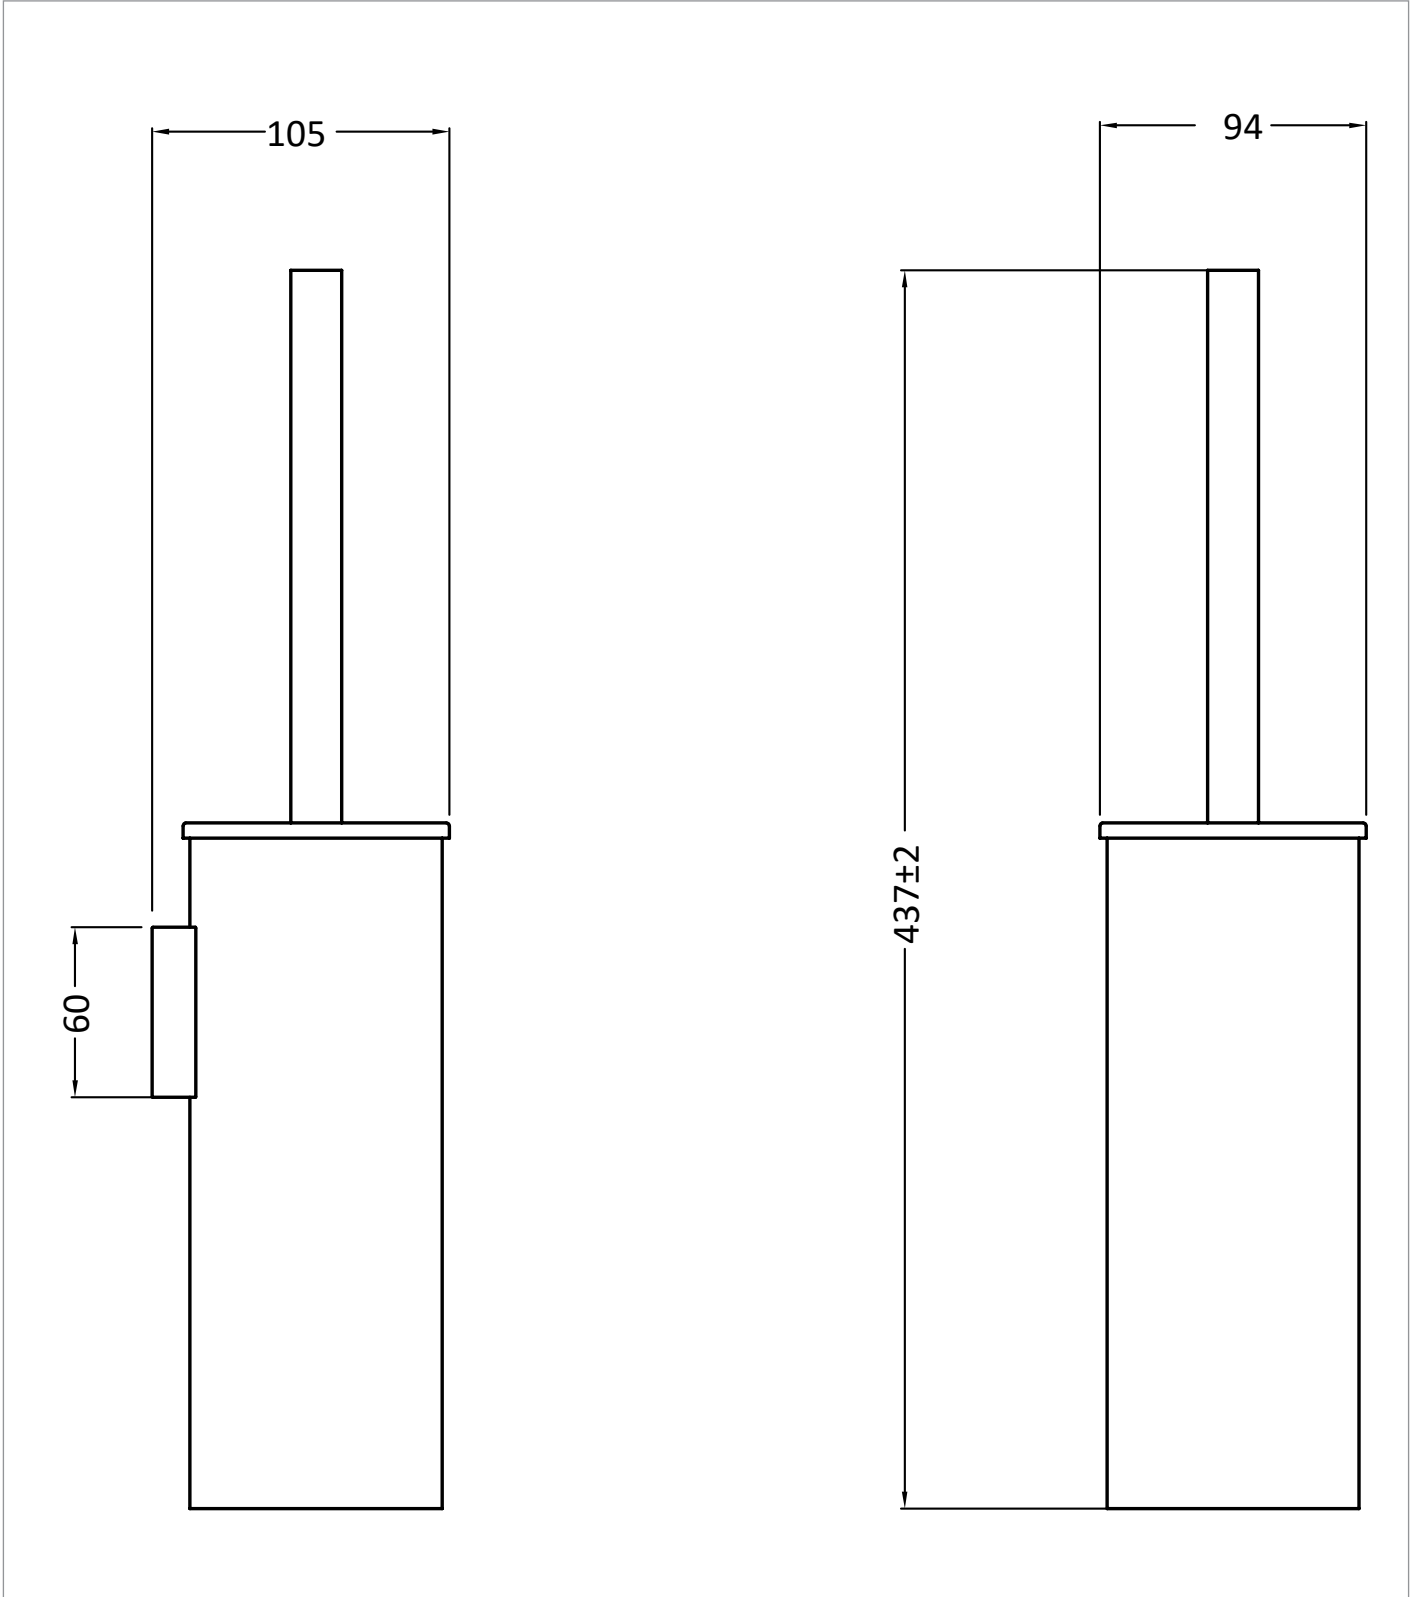

TECHNICAL DIMENSIONS

Dimensions in mm unless otherwise specified.

Tolerances (per material type) apply.

SPARES LIST

Only the parts labelled are available as spares.

NUMBER	PART CODE	DESCRIPTION
1	PRO025BRUSHBZ	MPRO Wall Mount Toilet Brush Set Brushed Bronze
2	PRO00008	MPRO Wall Mounting Plate for PRO011/PRO025
3	SP1813	Guild Screw Bag For GU003, GU005, GU011, GU013, GU021 And GU025
4	SP1816	Guild Grub Screws For Accessories