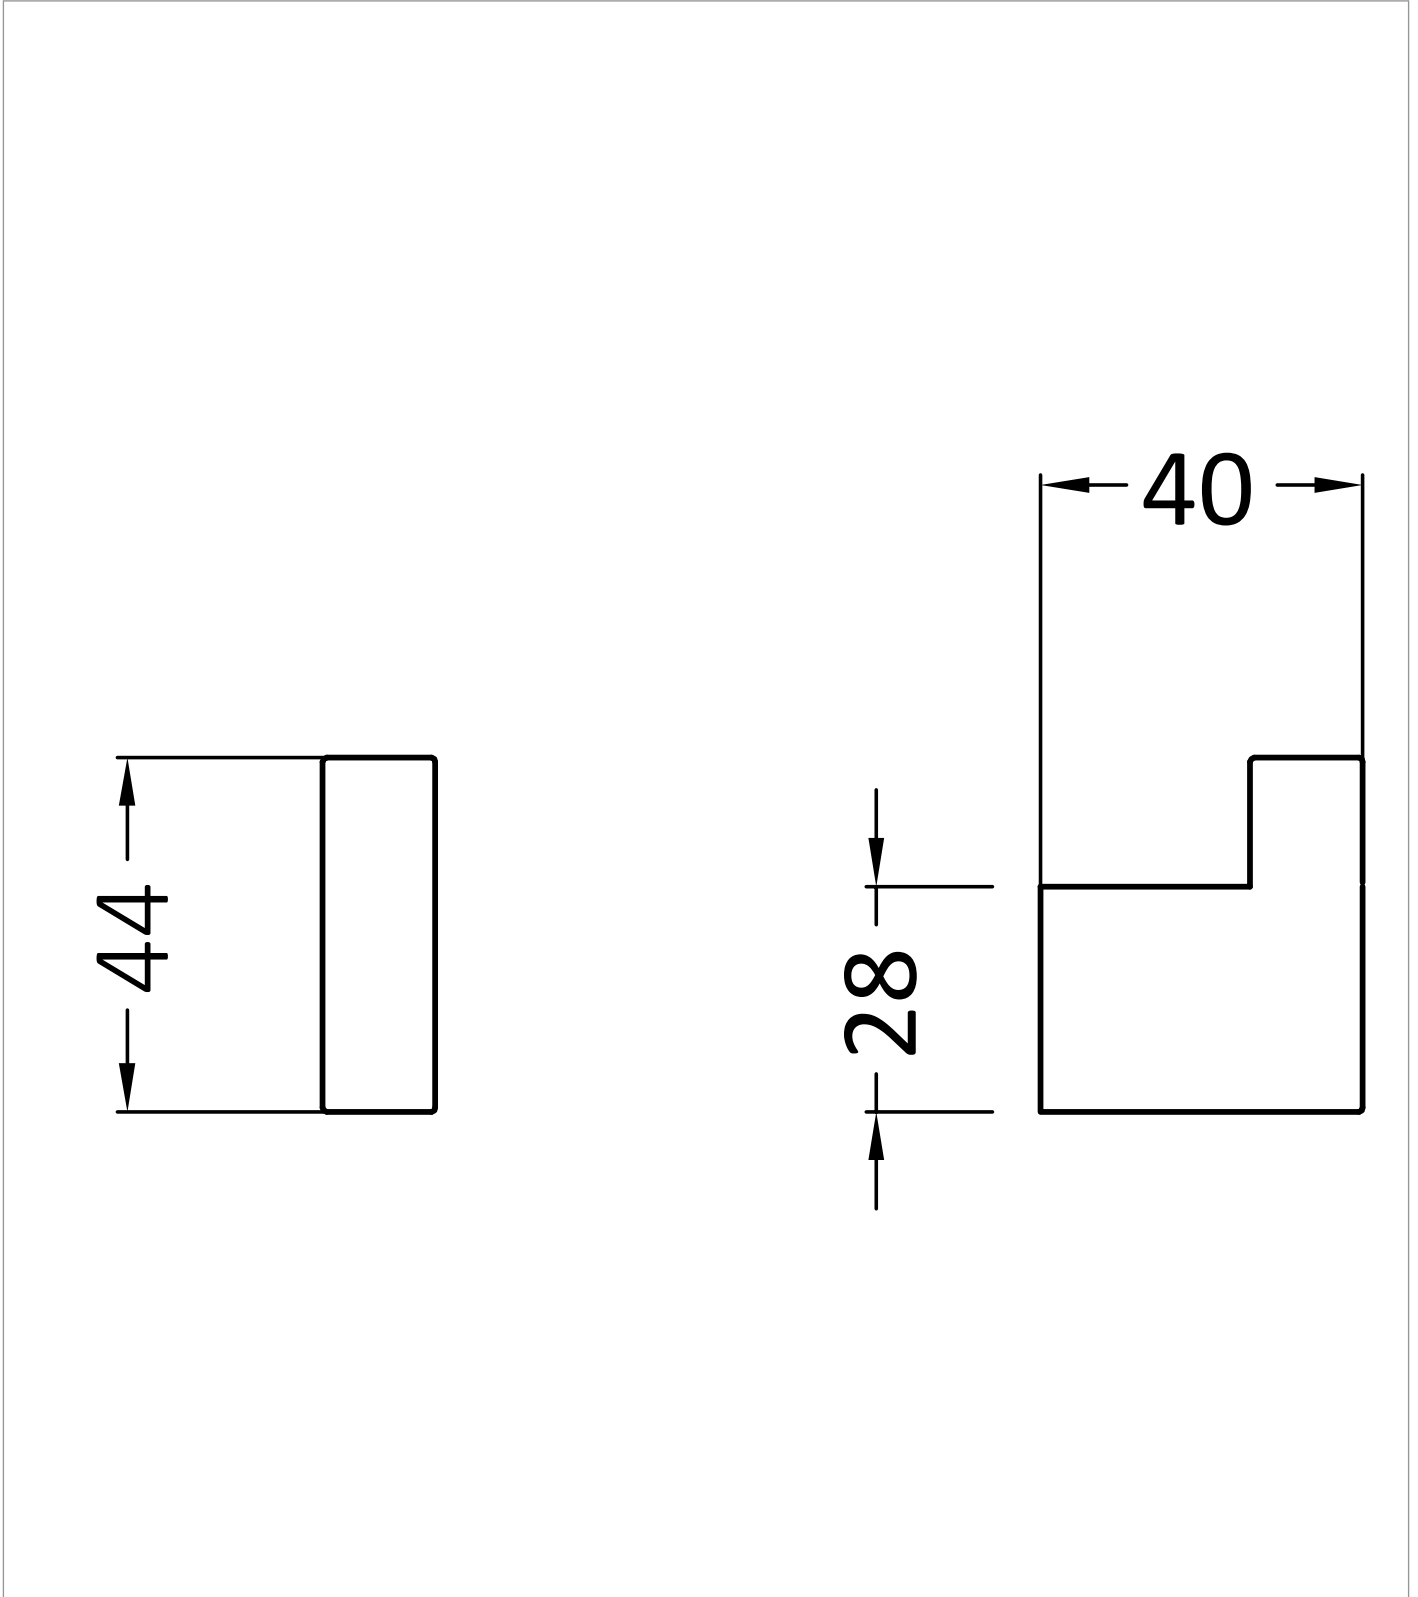

TECHNICAL DIMENSIONS

Dimensions in mm unless otherwise specified.

Tolerances (per material type) apply.

SPARES LIST

Only the parts labelled are available as spares.

NUMBER	PART CODE	DESCRIPTION
1	PRO00003	MPRO Screw Bag for PRO021/PRO047
2	PRO00004	MPRO Wall Mounting Plate for PRO021
3	SP1587	Grub screw Burlington basin stand