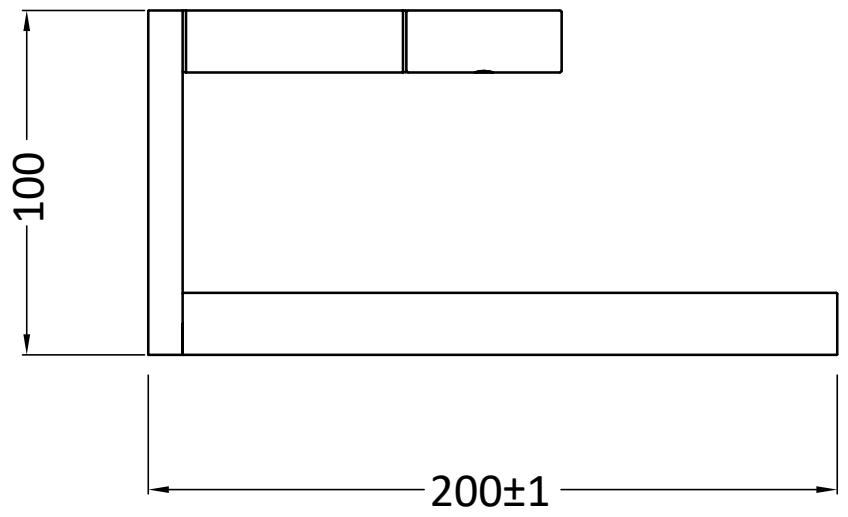

SPARES LIST

Only the parts labelled are available as spares.

NUMBER	PART CODE	DESCRIPTION
1	PRO00003	MPRO Screw Bag for PRO021/PRO047
2	PRO00004	MPRO Wall Mounting Plate for PRO021
3	SP1587	Grub screw Burlington basin stand