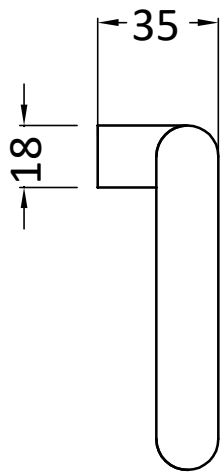

PRODUCT DATA SHEET

PRODUCT CODE

PRO021BZ

RANGE

MPRO

DESCRIPTION

MPRO Single Robe Hook Brushed Bronze

| | |
|-----------------------|----------------|
| CATEGORY | Accessories |
| WARRANTY DETAILS | 15 Years |
| COLOUR | Brushed Bronze |
| FINISH APPLICATION | PVD |
| PRIMARY MATERIAL | Zinc Alloy |
| INSTALL TYPE | Wall Mounted |
| PRODUCT WIDTH MM | 40 |
| PRODUCT HEIGHT MM | 44 |
| PRODUCT LENGTH MM | 13 |
| PRODUCT NET WEIGHT KG | 0.1 |

TECHNICAL DIMENSIONS

Dimensions in mm unless otherwise specified.

Tolerances (per material type) apply.

SPARES LIST

Only the parts labelled are available as spares.

| NUMBER | PART CODE | DESCRIPTION |
|--------|-----------|-------------------------------------|
| 1 | PRO00003 | MPRO Screw Bag for PRO021/PRO047 |
| 2 | PRO00004 | MPRO Wall Mounting Plate for PRO021 |
| 3 | SP1587 | Grub screw Burlington basin stand |

[Click Here](#)

| | |
|-----------------------|----------------|
| CATEGORY | Accessories |
| WARRANTY DETAILS | 15 Years |
| COLOUR | Brushed Bronze |
| FINISH APPLICATION | PVD |
| PRIMARY MATERIAL | Brass |
| INSTALL TYPE | Wall Mounted |
| PRODUCT WIDTH MM | 190 |
| PRODUCT HEIGHT MM | 28 |
| PRODUCT LENGTH MM | 72 |
| PRODUCT NET WEIGHT KG | 0.23 |

| | |
|-----------|------------------|
| STANDARDS | BS EN 248 : 2002 |
|-----------|------------------|

TECHNICAL DIMENSIONS

Dimensions in mm unless otherwise specified.

Tolerances (per material type) apply.