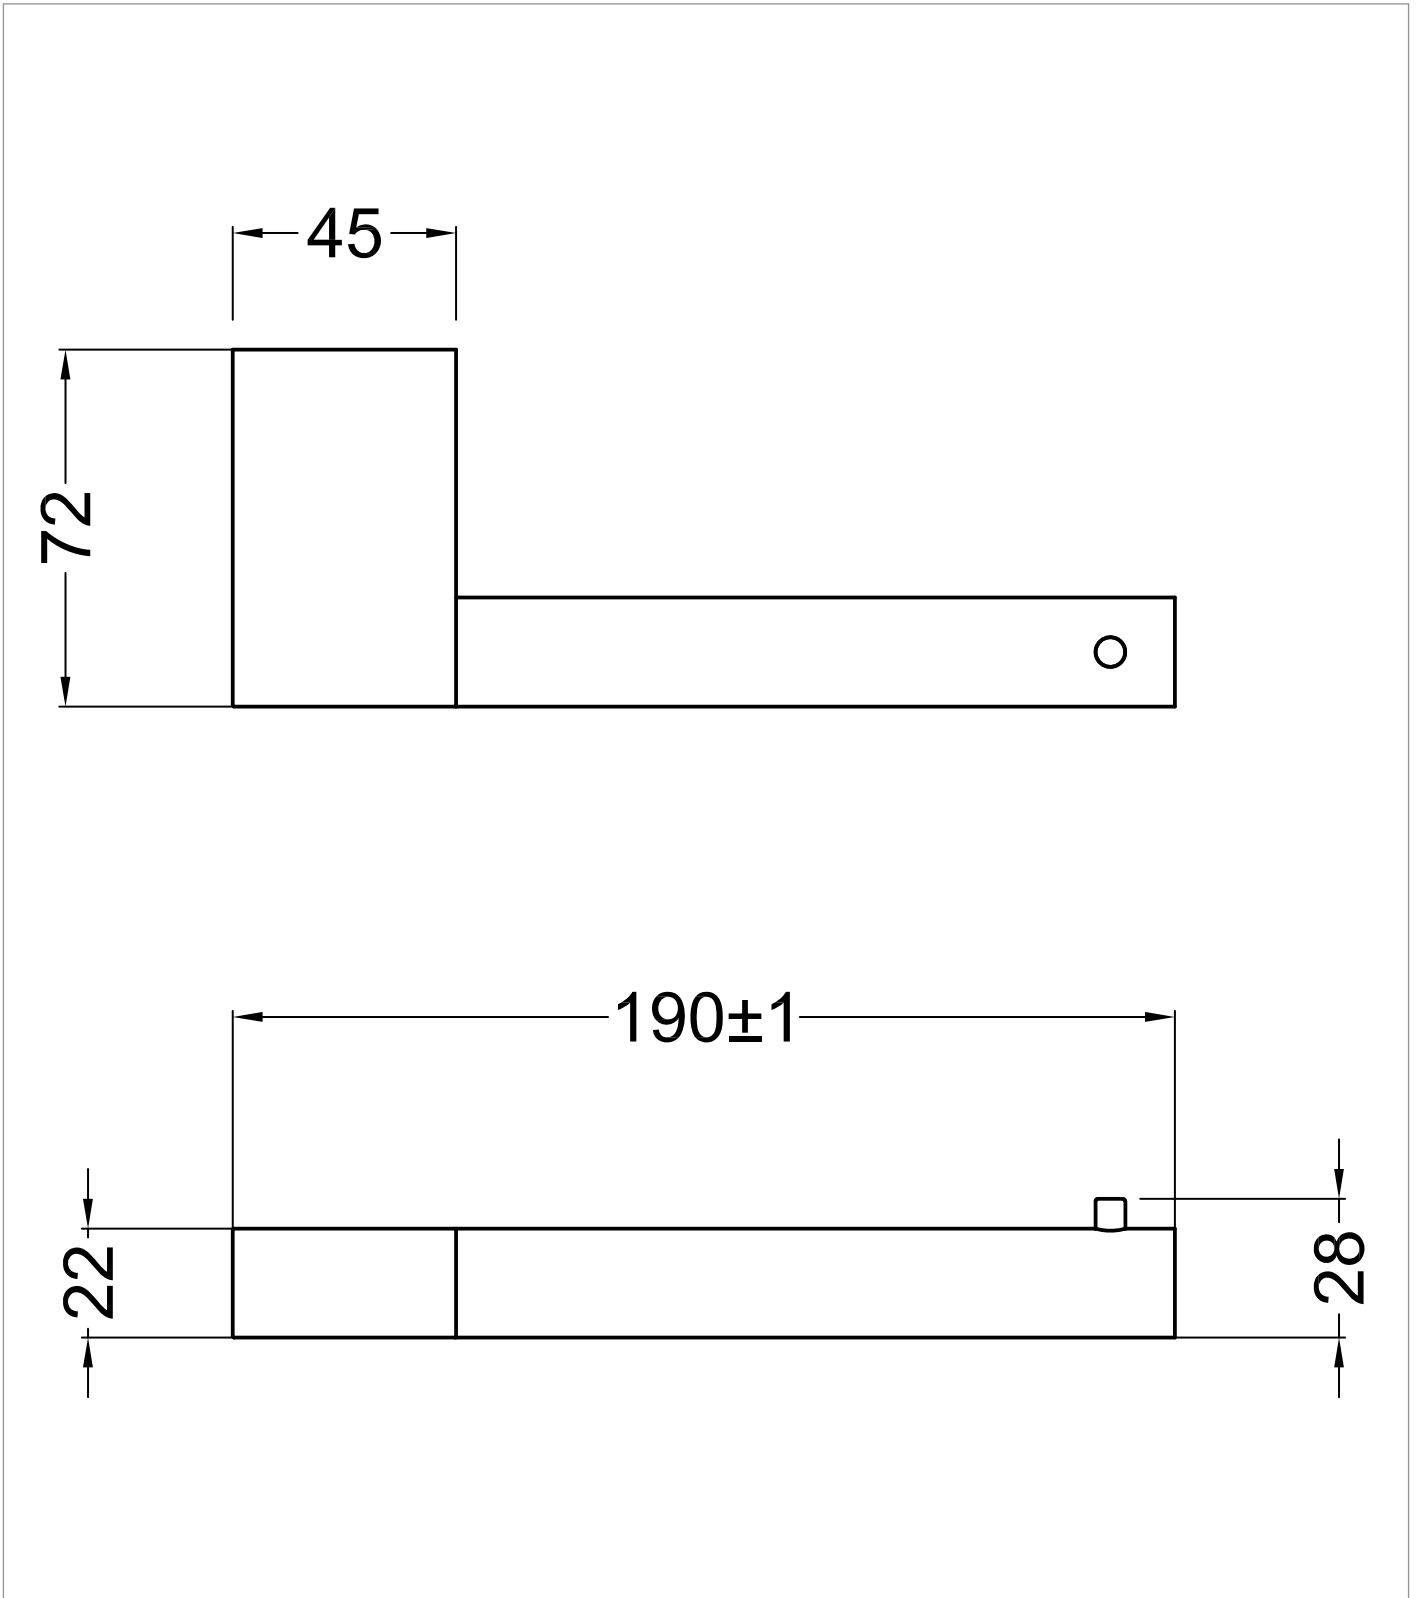

[Click Here](#)

| | |
|-----------------------|----------------|
| CATEGORY | Accessories |
| WARRANTY DETAILS | 15 Years |
| COLOUR | Brushed Bronze |
| FINISH APPLICATION | PVD |
| PRIMARY MATERIAL | Brass |
| INSTALL TYPE | Wall Mounted |
| PRODUCT WIDTH MM | 190 |
| PRODUCT HEIGHT MM | 28 |
| PRODUCT LENGTH MM | 72 |
| PRODUCT NET WEIGHT KG | 0.23 |

| | |
|-----------|------------------|
| STANDARDS | BS EN 248 : 2002 |
|-----------|------------------|

TECHNICAL DIMENSIONS

Dimensions in mm unless otherwise specified.

Tolerances (per material type) apply.