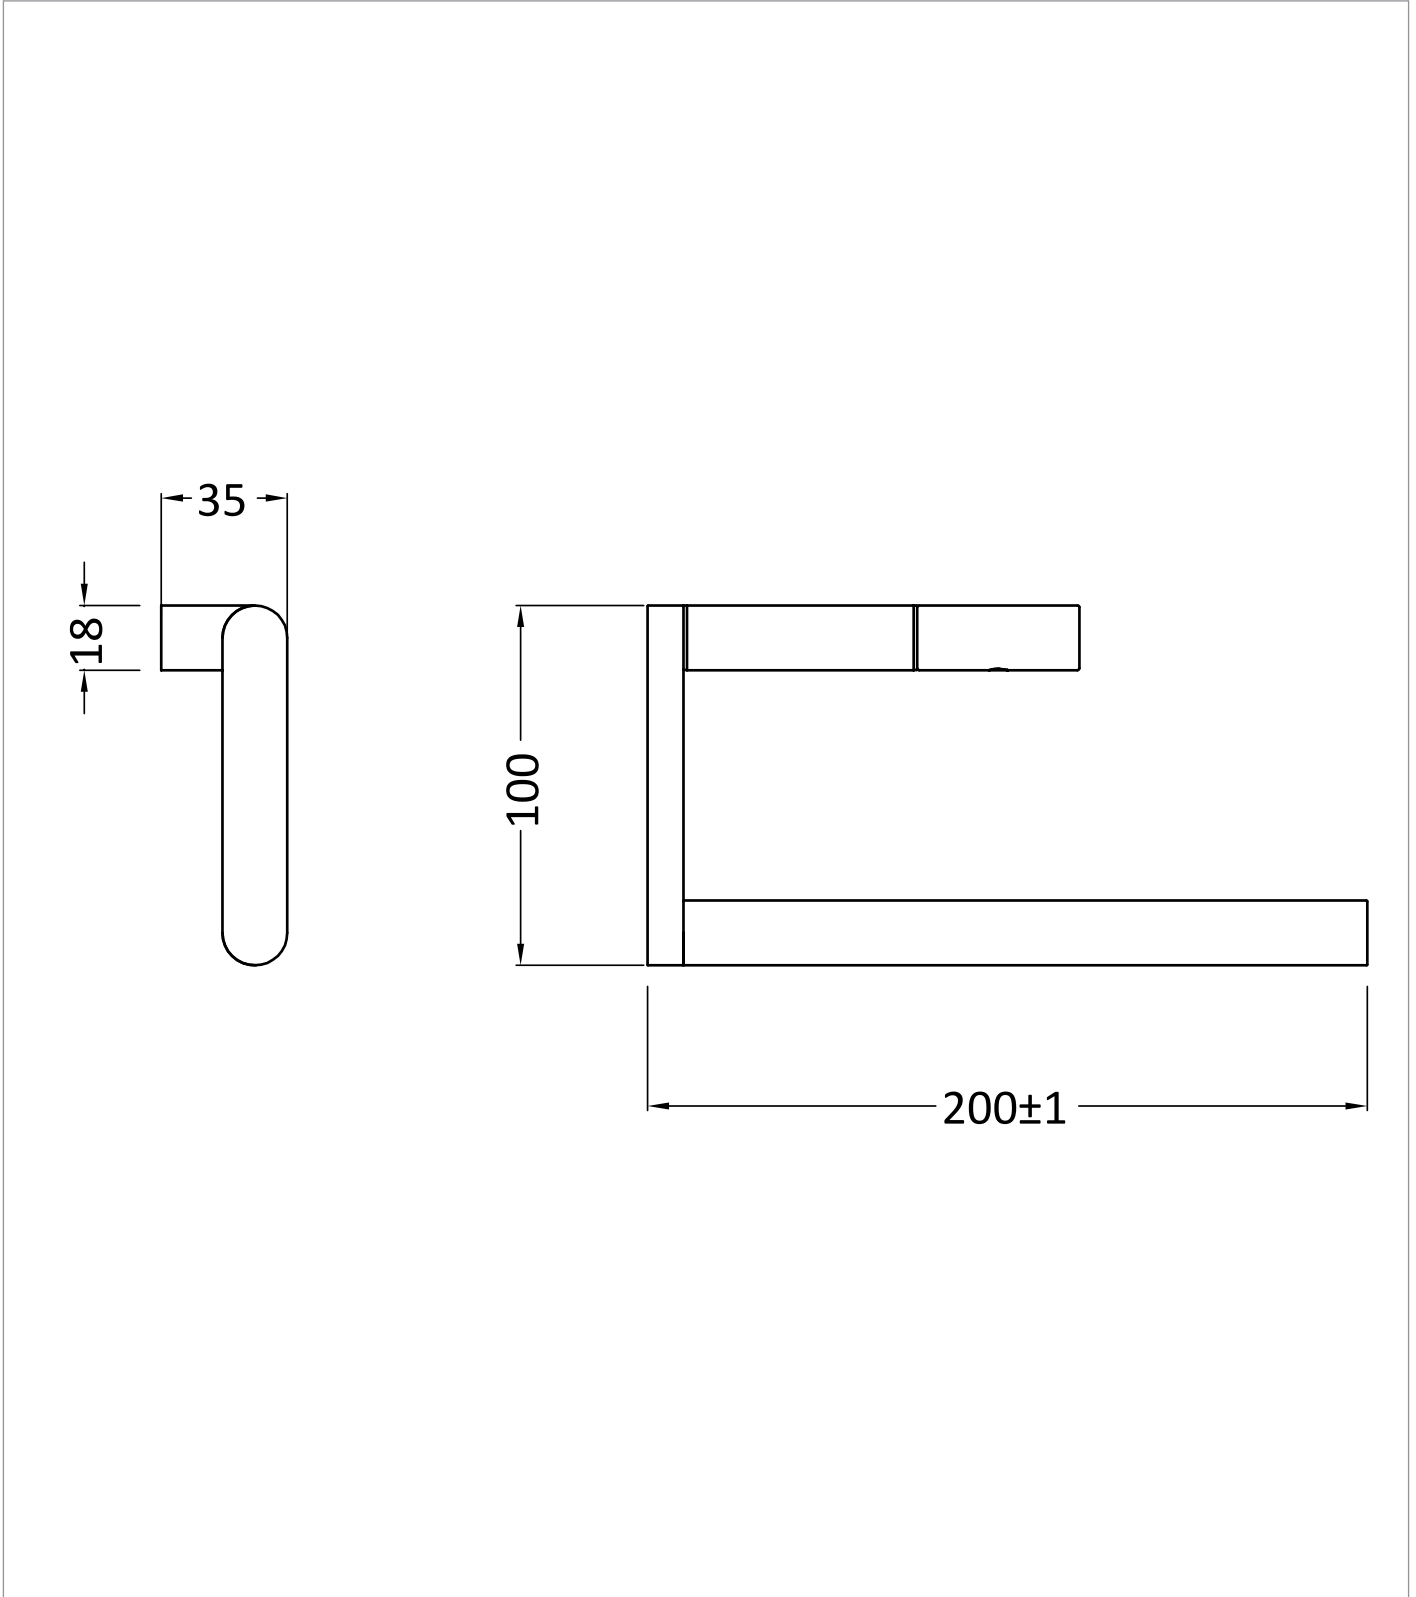

[Click Here](#)

CATEGORY	Accessories
WARRANTY DETAILS	15 Years
COLOUR	Matt Black
FINISH APPLICATION	Electroplated
PRIMARY MATERIAL	Brass
INSTALL TYPE	Wall Mounted
PRODUCT WIDTH MM	200
PRODUCT HEIGHT MM	100
PRODUCT LENGTH MM	40
PRODUCT DEPTH MM	35
PRODUCT NET WEIGHT KG	0.35

TECHNICAL DIMENSIONS

Dimensions in mm unless otherwise specified.

Tolerances (per material type) apply.

SPARES LIST

Only the parts labelled are available as spares.

SPARES AVAILABLE UPON REQUEST

PRODUCT DATA SHEET