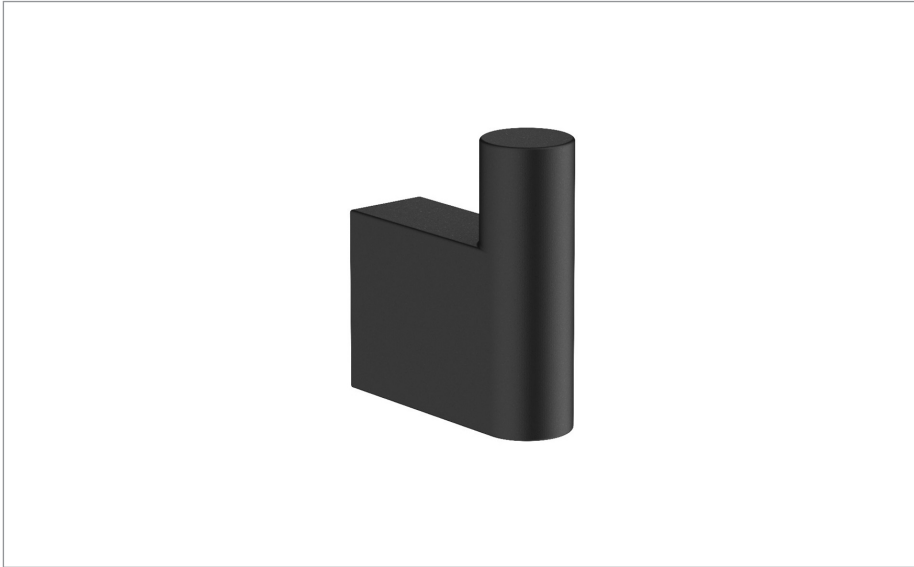

PRODUCT DATA SHEET

PRODUCT CODE

PRO021M_V2

RANGE

MPRO

DESCRIPTION

MPRO Single Robe Hook Matt Black

CATEGORY	Accessories
WARRANTY DETAILS	15 Years
COLOUR	Matt Black
FINISH APPLICATION	Electroplated
PRIMARY MATERIAL	Zinc Alloy
INSTALL TYPE	Wall Mounted
PRODUCT WIDTH MM	40
PRODUCT HEIGHT MM	44
PRODUCT LENGTH MM	13
PRODUCT NET WEIGHT KG	0.1

[Click Here](#)

CATEGORY	Accessories
WARRANTY DETAILS	15 Years
COLOUR	Matt Black
FINISH APPLICATION	Electroplated
PRIMARY MATERIAL	Brass
INSTALL TYPE	Wall Mounted
PRODUCT WIDTH MM	200
PRODUCT HEIGHT MM	100
PRODUCT LENGTH MM	40
PRODUCT DEPTH MM	35
PRODUCT NET WEIGHT KG	0.35