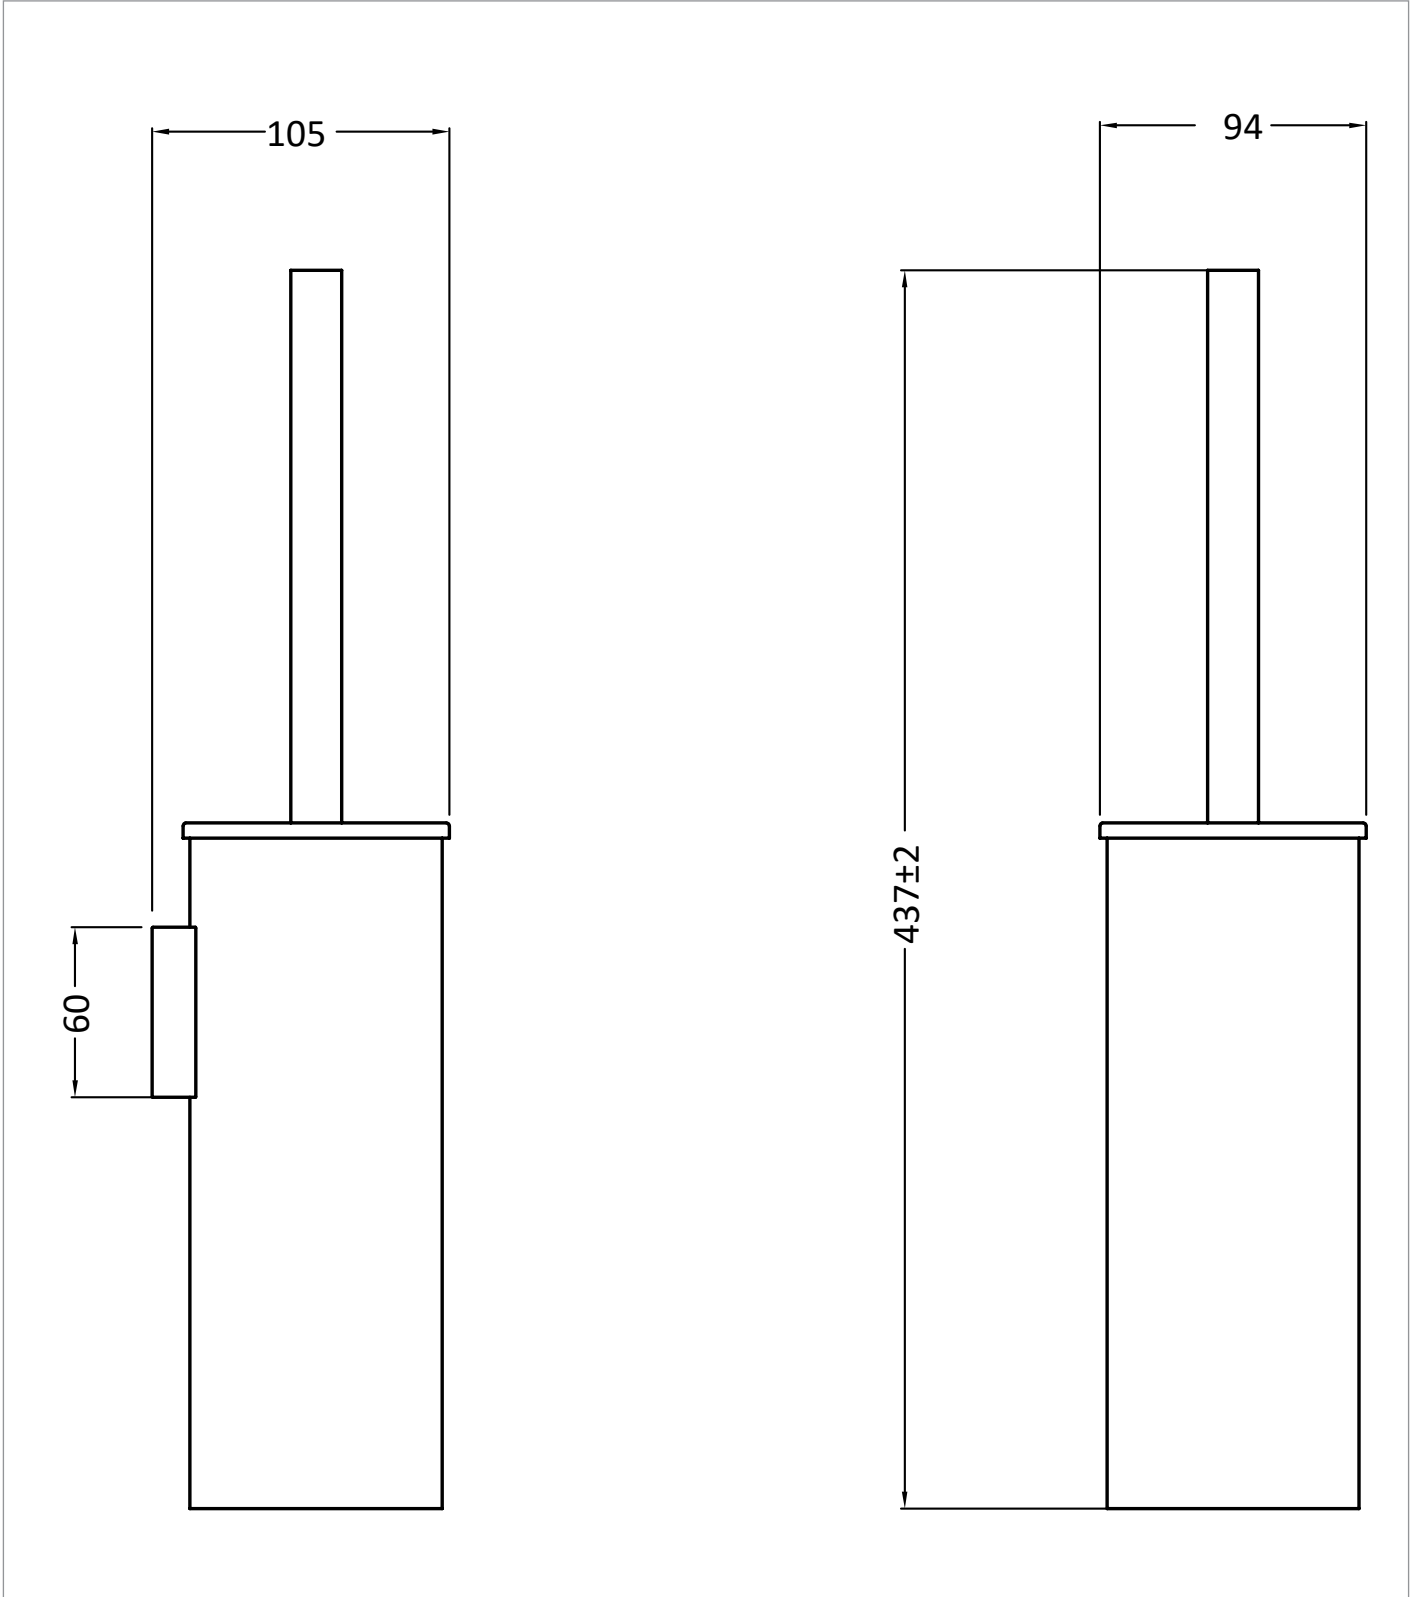

TECHNICAL DIMENSIONS

Dimensions in mm unless otherwise specified.

Tolerances (per material type) apply.

SPARES LIST

Only the parts labelled are available as spares.

NUMBER	PART CODE	DESCRIPTION
1	PRO025BRUSHM	MPRO Wall Mount Toilet Brush Set Matt Black
2	PRO00008	MPRO Wall Mounting Plate for PRO011/PRO025