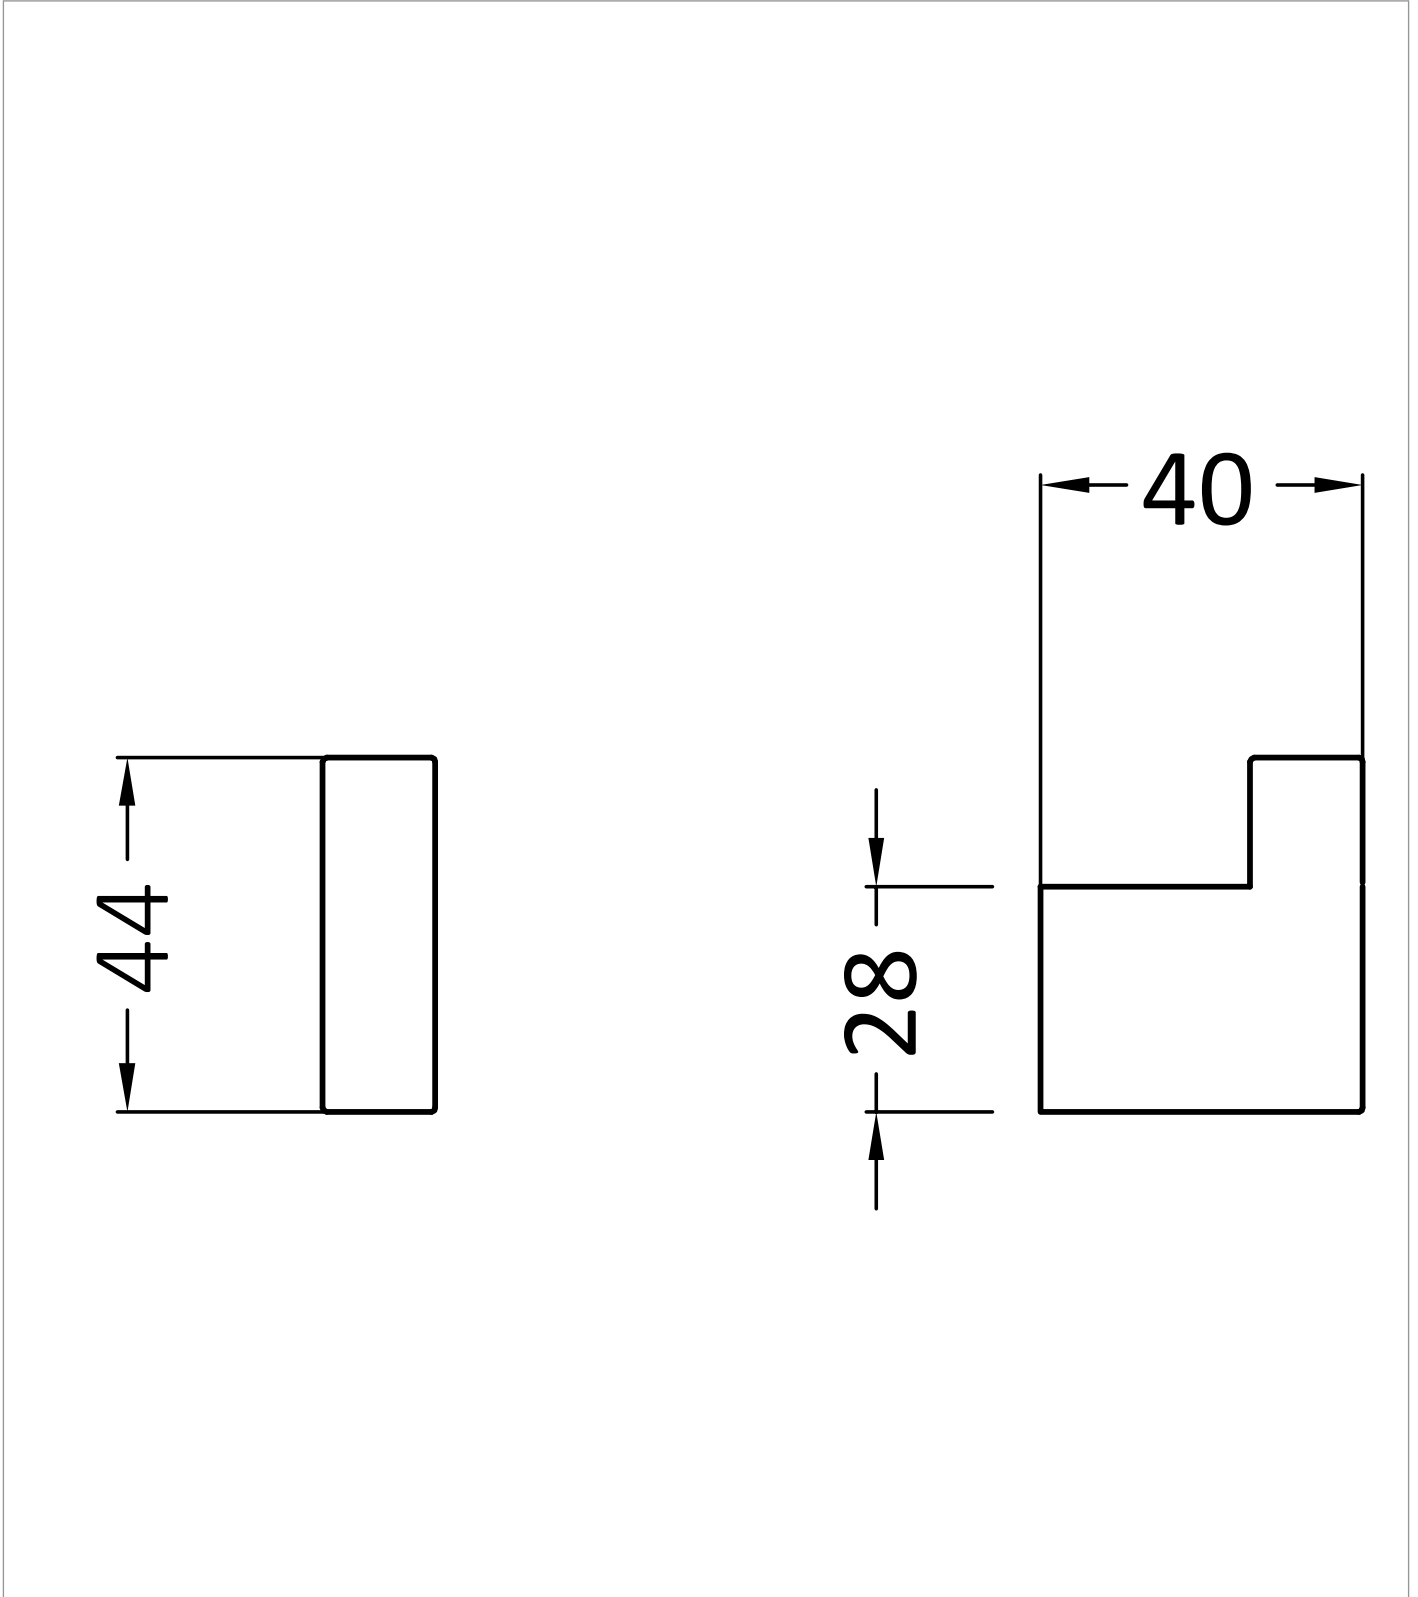

TECHNICAL DIMENSIONS

Dimensions in mm unless otherwise specified.

Tolerances (per material type) apply.

SPARES LIST

Only the parts labelled are available as spares.

NUMBER	PART CODE	DESCRIPTION
1	PRO00003	MPRO Screw Bag for PRO021/PRO047
2	PRO00004	MPRO Wall Mounting Plate for PRO021