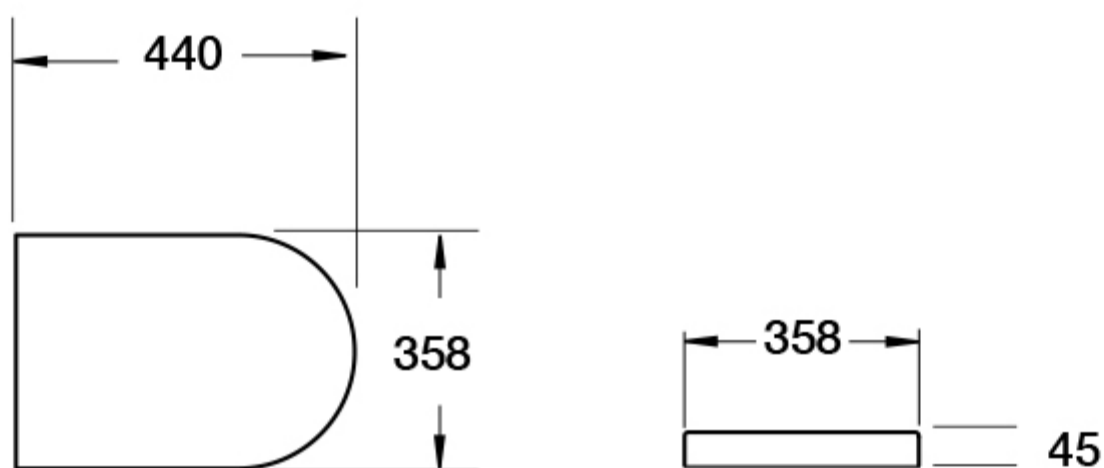

ARCO SOFT CLOSE, QUICK RELEASE DURAPLUS SEAT IN BLACK

SKU: SSW1088SCQRBL

TECHNICAL DRAWING

Bathrooms designed to inspire, **built to last.**

T:01530 835598 E: sales@imex.team imex.website

Imex Ceramic UK Ltd
15 Sybron Way, Millbrook Industrial Estate, Crowborough, East Sussex, TN6 3DZ

VAT Ref No: 101013309

Weight	0.015 kg
Range	Arco

Dimensions are in millimetres except thread sizes which are BSP imperial.

NOTES

Our guarantee is subject to the product having been installed, used and maintained in accordance with our instructions. All working parts (such as hinges, ceramic disks, cartridges, seals and cistern fittings), which are subject to normal wear and tear, are covered for 36 months from proof of purchase date. This excludes seats, which are covered for 12 months. Our guarantee applies to the original purchaser and is nontransferable. Our guarantee is only applicable in the UK and ROI. This does not affect your statutory rights.