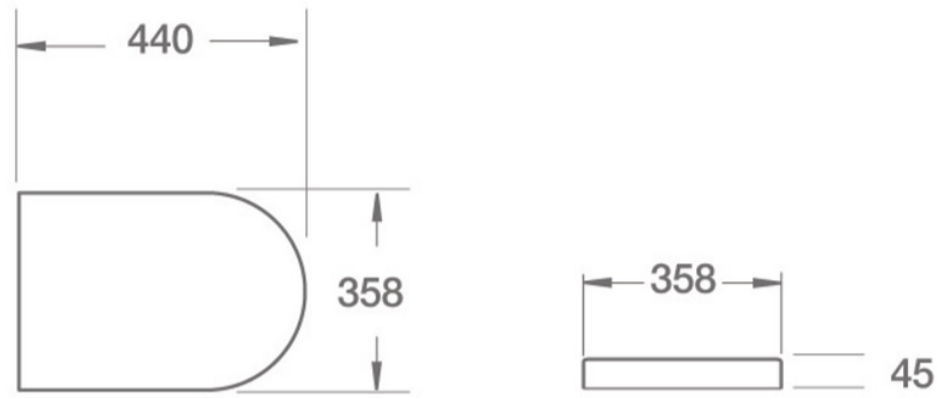

ARCO SOFT CLOSE, QUICK RELEASE DURAPLUS SEAT IN BLACK

SKU: SSW1088SCQRBL

TECHNICAL DRAWING

Bathrooms designed to inspire, **built to last.**

T:01530 835598 E: sales@imex.team imex.website

Imex Ceramic UK Ltd
15 Sybron Way, Millbrook Industrial Estate, Crowborough, East Sussex, TN6 3DZ

VAT Ref No: 101013309

Weight	0.015 kg
Range	Arco

Dimensions are in millimetres except thread sizes which are BSP imperial.

NOTES

Our guarantee is subject to the product having been installed, used and maintained in accordance with our instructions. All working parts (such as hinges, ceramic disks, cartridges, seals and cistern fittings), which are subject to normal wear and tear, are covered for 36 months from proof of purchase date. This excludes seats, which are covered for 12 months. Our guarantee applies to the original purchaser and is nontransferable. Our guarantee is only applicable in the UK and ROI. This does not affect your statutory rights.