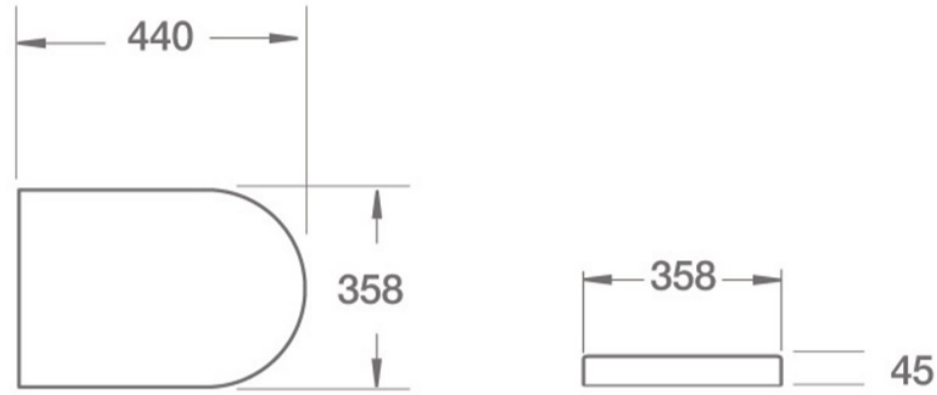

### TECHNICAL DRAWING

<b>Weight</b>	0.09 kg
<b>Range</b>	Arco

Dimensions are in millimetres except thread sizes which are BSP imperial.

### TECHNICAL DRAWING

<b>Weight</b>	0.015 kg
<b>Range</b>	Arco

Dimensions are in millimetres except thread sizes which are BSP imperial.