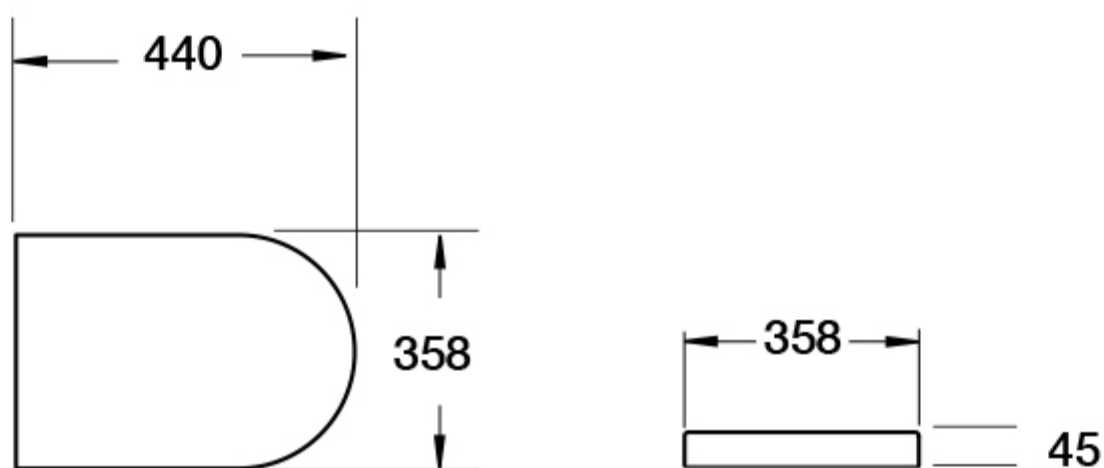

### TECHNICAL DRAWING

<b>Weight</b>	0.09 kg
<b>Range</b>	Arco

Dimensions are in millimetres except thread sizes which are BSP imperial.

### TECHNICAL DRAWING

<b>Weight</b>	0.015 kg
<b>Range</b>	Arco

Dimensions are in millimetres except thread sizes which are BSP imperial.