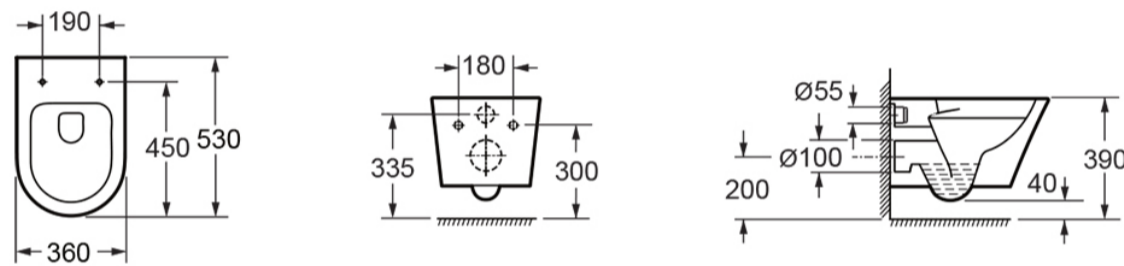

### TECHNICAL DRAWING

<b>Weight</b>	0.09 kg
<b>Range</b>	Arco

Dimensions are in millimetres except thread sizes which are BSP imperial.

### TECHNICAL DRAWING

<b>Weight</b>	0.015 kg
<b>Range</b>	Arco

Dimensions are in millimetres except thread sizes which are BSP imperial.