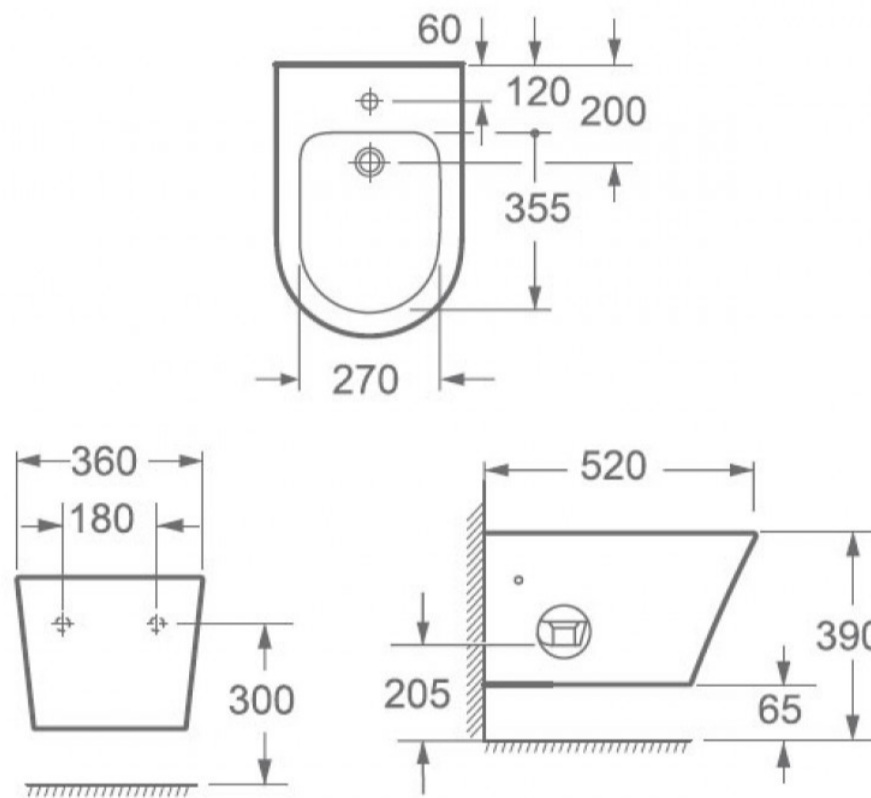

ARCO WALL-HUNG BIDET

SKU: BH1088

TECHNICAL DRAWING

Weight 0.09 kg
Range Arco

Dimensions are in millimetres except thread sizes which are BSP imperial.

NOTES

Our guarantee is subject to the product having been installed, used and maintained in accordance with our instructions. All working parts (such as hinges, ceramic disks, cartridges, seals and cistern fittings), which are subject to normal wear and tear, are covered for 36 months from proof of purchase date. This excludes seats, which are covered for 12 months. Our guarantee applies to the original purchaser and is nontransferable. Our guarantee is only applicable in the UK and ROI. This does not affect your statutory rights.