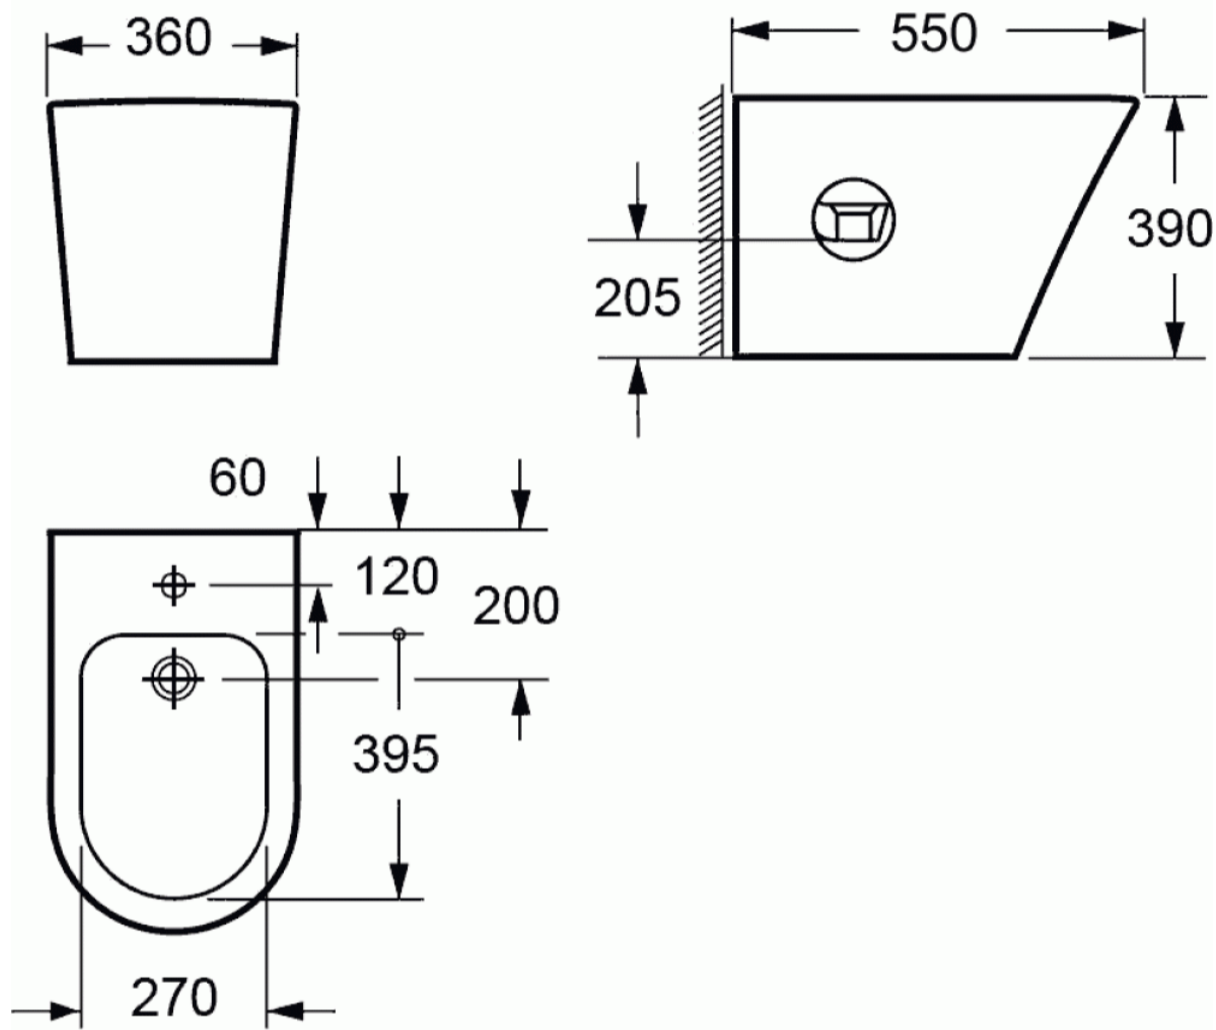

ARCO FLOOR STANDING BIDET

SKU: B1088

TECHNICAL DRAWING

Weight	0.104 kg
Range	Arco

Dimensions are in millimetres except thread sizes which are BSP imperial.

NOTES

Our guarantee is subject to the product having been installed, used and maintained in accordance with our instructions. All working parts (such as hinges, ceramic disks, cartridges, seals and cistern fittings), which are subject to normal wear and tear, are covered for 36 months from proof of purchase date. This excludes seats, which are covered for 12 months. Our guarantee applies to the original purchaser and is nontransferable. Our guarantee is only applicable in the UK and ROI. This does not affect your statutory rights.