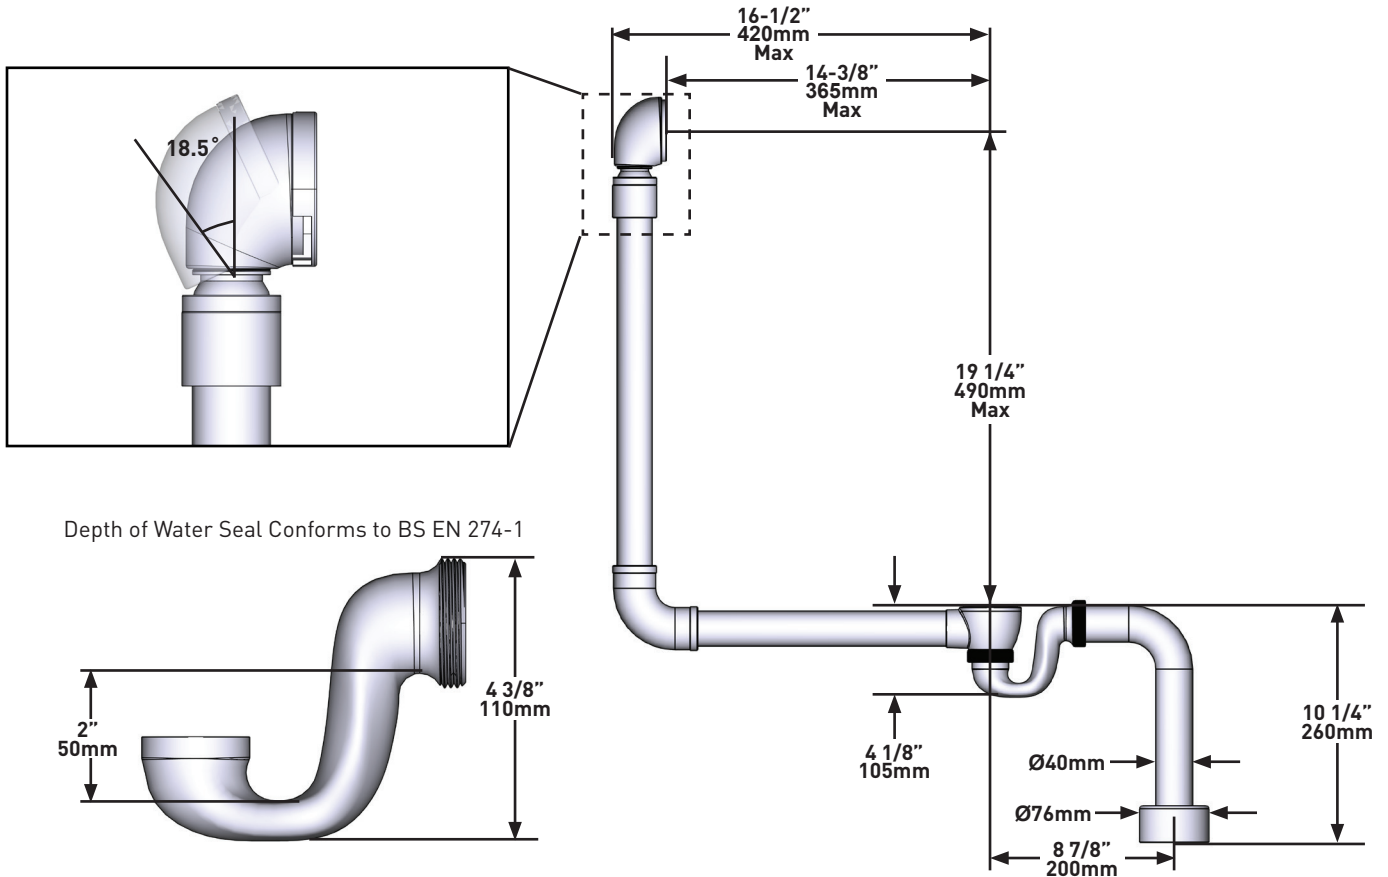

SPECIFICATIONS

DESCRIPTION

- Traditional 'plug & chain' waste kit

WARRANTY

- Visit www.houseofrohl.uk for more information

Waste Kit

MODELS: K-31 series

For care and cleaning, product warranty, and additional information contact: