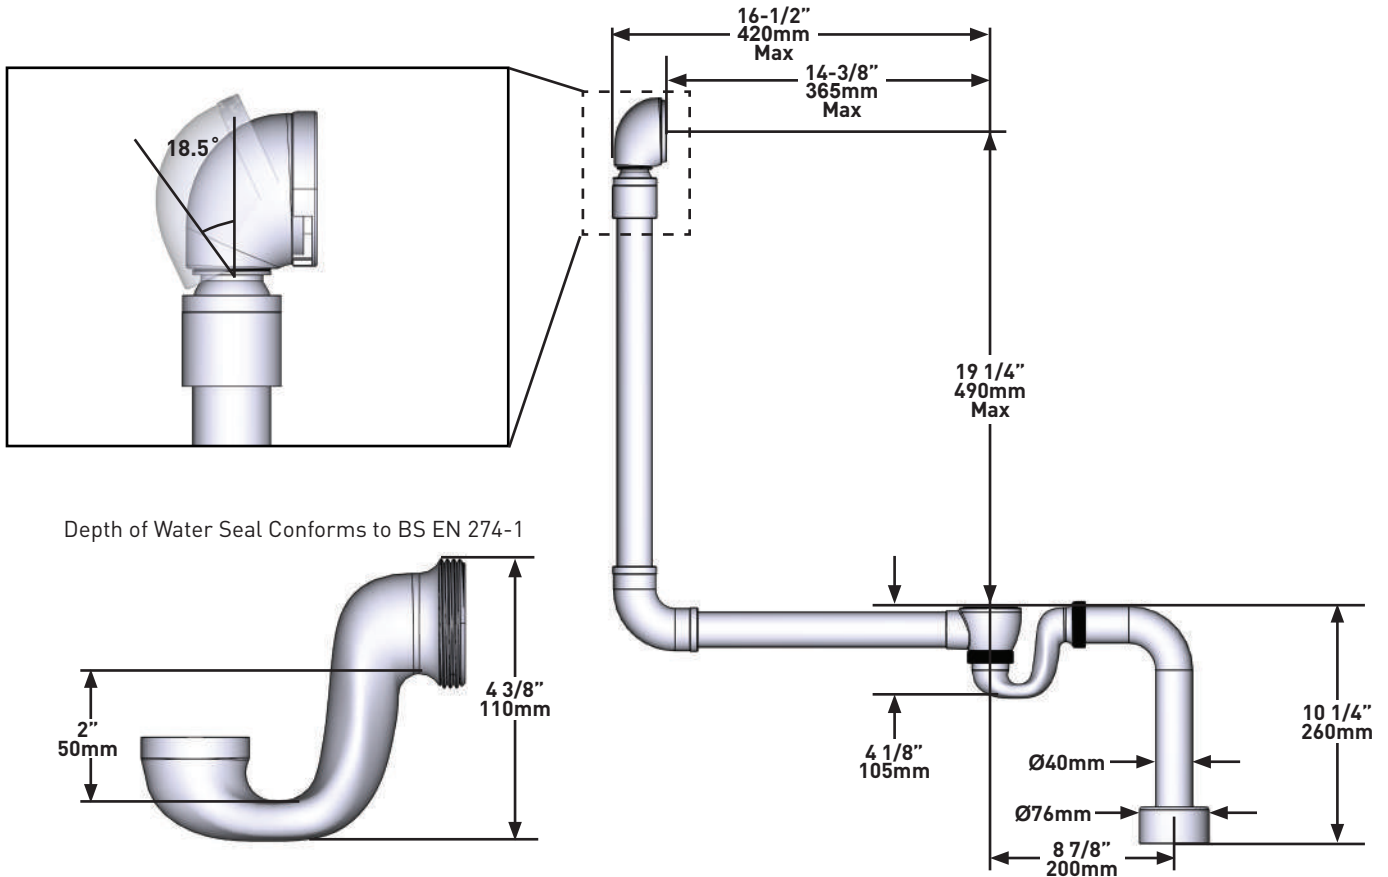

SPECIFICATIONS

DESCRIPTION

- Modern 'push control' plug waste kit

WARRANTY

- Visit www.houseofrohl.uk for more information

Waste Kit

MODELS: K-30 series

For care and cleaning, product warranty, and additional information contact: