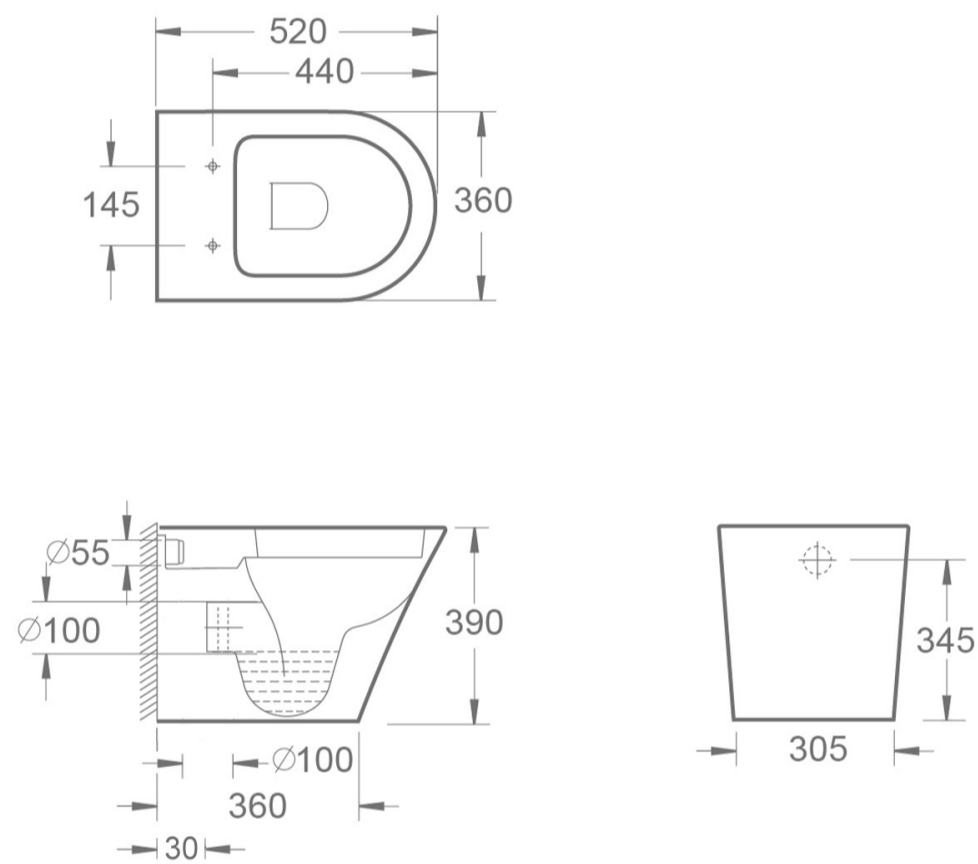

ARCO 520MM RIMLESS BACK TO WALL PAN

SKU: CB1088R

TECHNICAL DRAWING

Weight	0.08 kg
Range	Arco
Type	Rimless, Short projection

Dimensions are in millimetres except thread sizes which are BSP imperial.

NOTES

Our guarantee is subject to the product having been installed, used and maintained in accordance with our instructions. All working parts (such as hinges, ceramic disks, cartridges, seals and cistern fittings), which are subject to normal wear and tear, are covered for 36 months from proof of purchase date. This excludes seats, which are covered for 12 months. Our guarantee applies to the original purchaser and is nontransferable. Our guarantee is only applicable in the UK and ROI. This does not affect your statutory rights.

ARCO / BLADE / ALMA SLIMLINE WRAP SOFT CLOSE, QUICK RELEASE DURAPLUS SEAT

SKU: SSW1088SCQRN

TECHNICAL DRAWING

Weight	0.015 kg
Range	Blade, Alma, Arco

Dimensions are in millimetres except thread sizes which are BSP imperial.