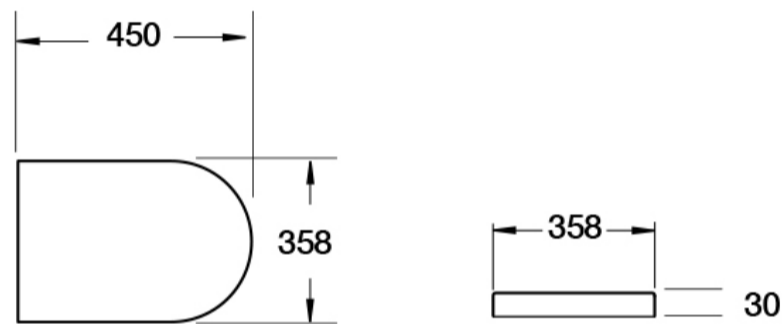

ARCO 520MM RIMLESS BACK TO WALL PAN

SKU: CB1088R

TECHNICAL DRAWING

Weight	0.08 kg
Range	Arco
Type	Rimless, Short projection

Dimensions are in millimetres except thread sizes which are BSP imperial.

NOTES

Our guarantee is subject to the product having been installed, used and maintained in accordance with our instructions. All working parts (such as hinges, ceramic disks, cartridges, seals and cistern fittings), which are subject to normal wear and tear, are covered for 36 months from proof of purchase date. This excludes seats, which are covered for 12 months. Our guarantee applies to the original purchaser and is nontransferable. Our guarantee is only applicable in the UK and ROI. This does not affect your statutory rights.

ARCO / BLADE / ALMA SLIMLINE WRAP SOFT CLOSE, QUICK RELEASE DURAPLUS SEAT

SKU: SSW1088SCQRN

TECHNICAL DRAWING

Weight	0.015 kg
Range	Blade, Alma, Arco

Dimensions are in millimetres except thread sizes which are BSP imperial.