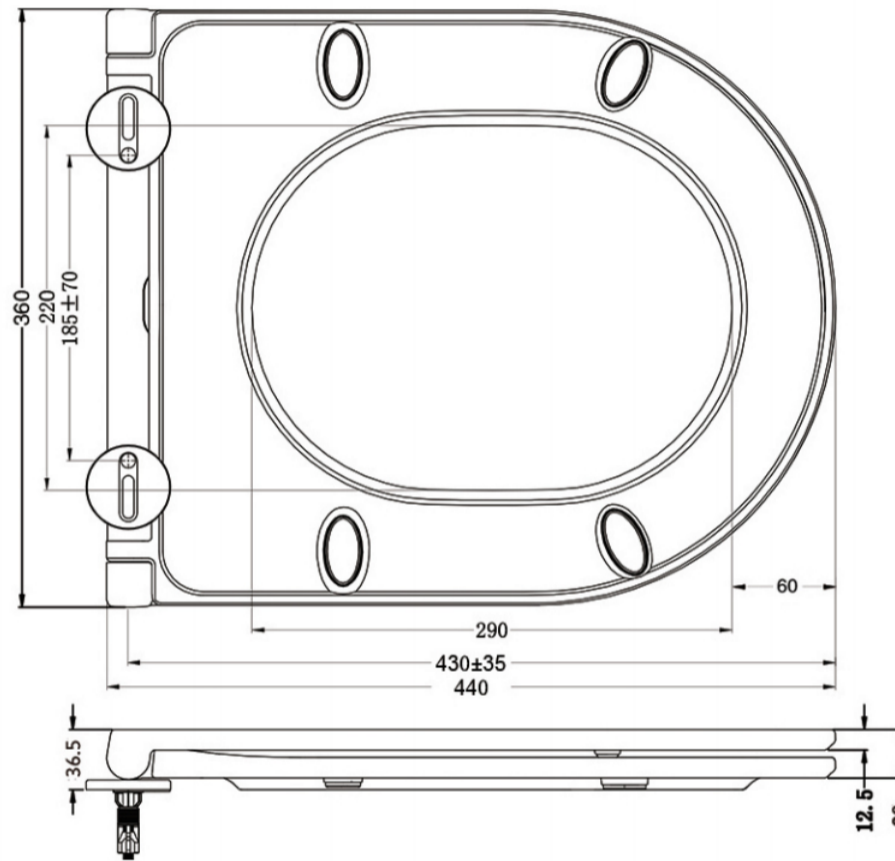

SOFT CLOSE QUICK RELEASE DURAPLUS SEAT

SKU: SL10180SCQR

TECHNICAL DRAWING

Weight	0.015 kg
Range	Blade, Ivan, Ronda, Croma

Dimensions are in millimetres except thread sizes which are BSP imperial.

NOTES

Our guarantee is subject to the product having been installed, used and maintained in accordance with our instructions. All working parts (such as hinges, ceramic disks, cartridges, seals and cistern fittings), which are subject to normal wear and tear, are covered for 36 months from proof of purchase date. This excludes seats, which are covered for 12 months. Our guarantee applies to the original purchaser and is nontransferable. Our guarantee is only applicable in the UK and ROI. This does not affect your statutory rights.