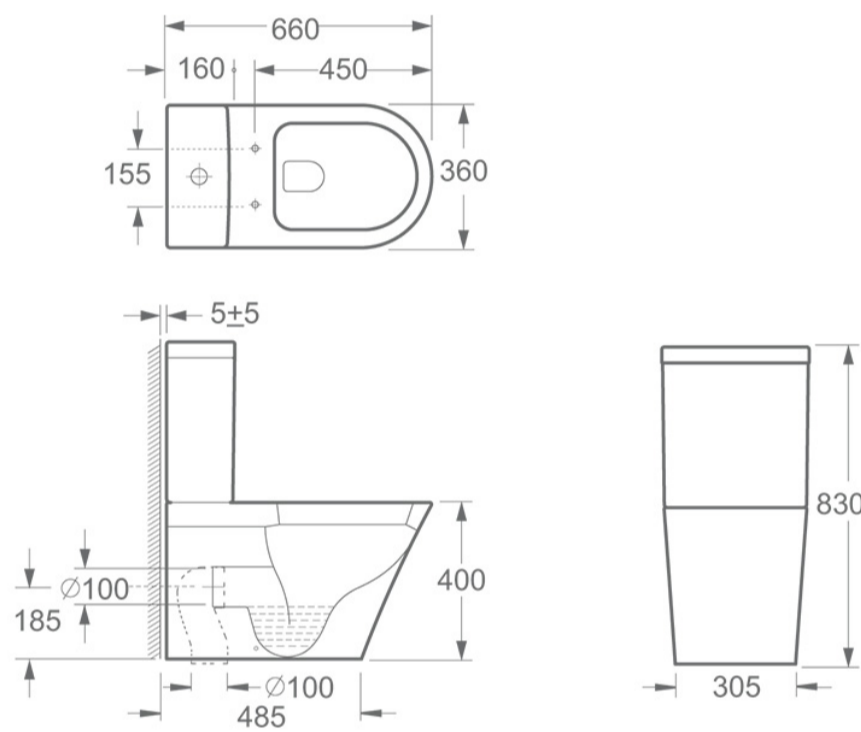

ARCO RIMLESS CLOSED BACK CLOSE COUPLED PAN & CISTERN (PAN HEIGHT 400MM)

SKU: C1088BR/T1088B

TECHNICAL DRAWING

Weight	0.117 kg
Range	Arco
Type	Closed back, Rimless

Dimensions are in millimetres except thread sizes which are BSP imperial.

ARCO / BLADE / ALMA SLIMLINE WRAP SOFT CLOSE, QUICK RELEASE DURAPLUS SEAT

SKU: SSW1088SCQRN

TECHNICAL DRAWING

Weight	0.015 kg
Range	Blade, Alma, Arco

Dimensions are in millimetres except thread sizes which are BSP imperial.