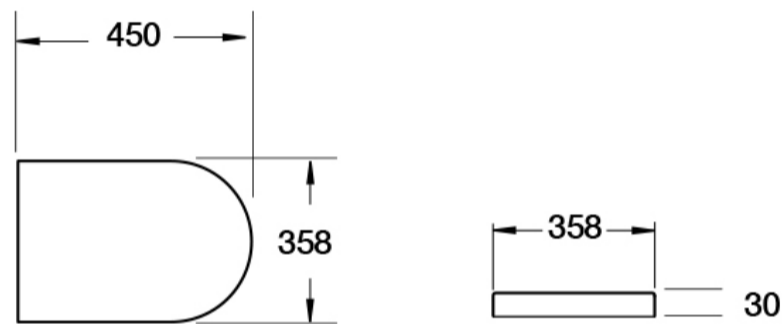

ARCO RIMLESS CLOSED BACK CLOSE COUPLED PAN & CISTERN (PAN HEIGHT 400MM)

SKU: C1088BR/T1088B

TECHNICAL DRAWING

Weight	0.117 kg
Range	Arco
Type	Closed back, Rimless

Dimensions are in millimetres except thread sizes which are BSP imperial.

ARCO / BLADE / ALMA SLIMLINE WRAP SOFT CLOSE, QUICK RELEASE DURAPLUS SEAT

SKU: SSW1088SCQRN

TECHNICAL DRAWING

Weight	0.015 kg
Range	Blade, Alma, Arco

Dimensions are in millimetres except thread sizes which are BSP imperial.