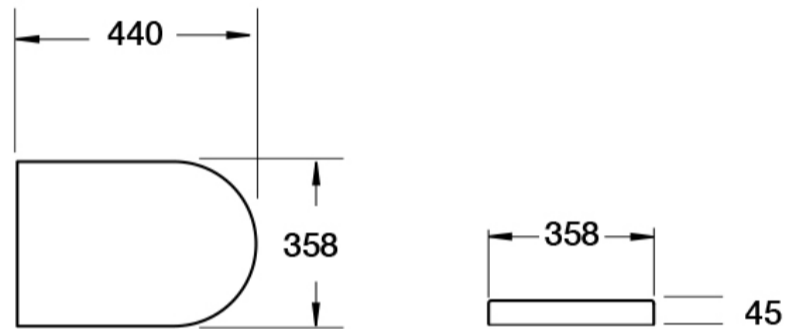

ARCO / ALMA SOFT CLOSE, QUICK-RELEASE DURAPLUS SEAT

SKU: S1088SCQRN

TECHNICAL DRAWING

Weight	0.015 kg
Range	Alma, Arco

Dimensions are in millimetres except thread sizes which are BSP imperial.

NOTES

Our guarantee is subject to the product having been installed, used and maintained in accordance with our instructions. All working parts (such as hinges, ceramic disks, cartridges, seals and cistern fittings), which are subject to normal wear and tear, are covered for 36 months from proof of purchase date. This excludes seats, which are covered for 12 months. Our guarantee applies to the original purchaser and is nontransferable. Our guarantee is only applicable in the UK and ROI. This does not affect your statutory rights.

Information is provided for guidance only and is non-binding. All measurements are approximate and subject to standard tolerances. We reserve the right to change product specifications without prior notification.

Bathrooms designed to inspire, **built to last.**

T:01530 835598 E: sales@imex.team imex.website

Imex Ceramic UK Ltd
15 Sybron Way, Millbrook Industrial Estate, Crowborough, East Sussex, TN6 3DZ

VAT Ref No: 101013309