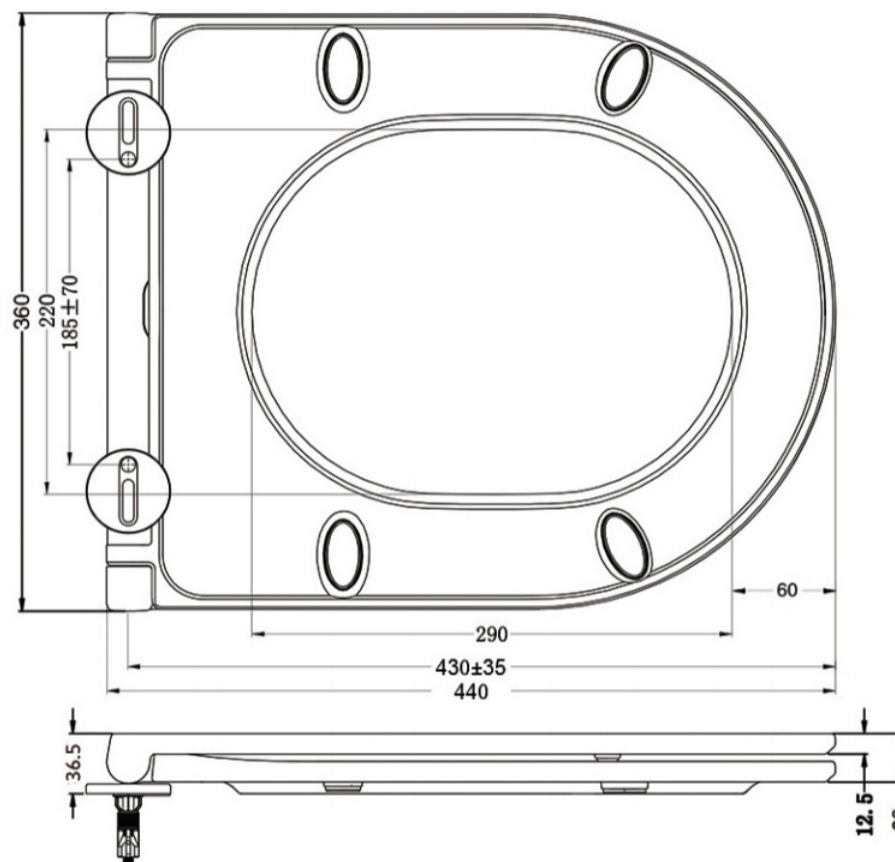

### TECHNICAL DRAWING

<b>Weight</b>	0.015 kg
<b>Range</b>	Alma, Arco

Dimensions are in millimetres except thread sizes which are BSP imperial.

### TECHNICAL DRAWING

<b>Weight</b>	0.015 kg
<b>Range</b>	Blade, Ivan, Ronda, Croma

Dimensions are in millimetres except thread sizes which are BSP imperial.