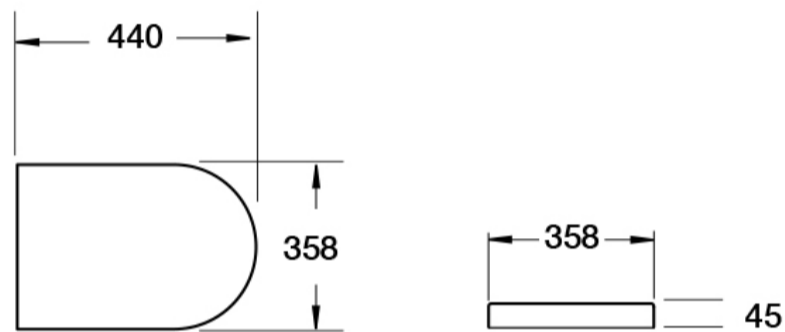

### TECHNICAL DRAWING

<b>Weight</b>	0.117 kg
<b>Range</b>	Arco
<b>Type</b>	Closed back, Rimless, Short projection

Dimensions are in millimetres except thread sizes which are BSP imperial.

### TECHNICAL DRAWING

<b>Weight</b>	0.015 kg
<b>Range</b>	Alma, Arco

Dimensions are in millimetres except thread sizes which are BSP imperial.

### TECHNICAL DRAWING

<b>Weight</b>	0.015 kg
<b>Range</b>	Blade, Ivan, Ronda, Croma

Dimensions are in millimetres except thread sizes which are BSP imperial.