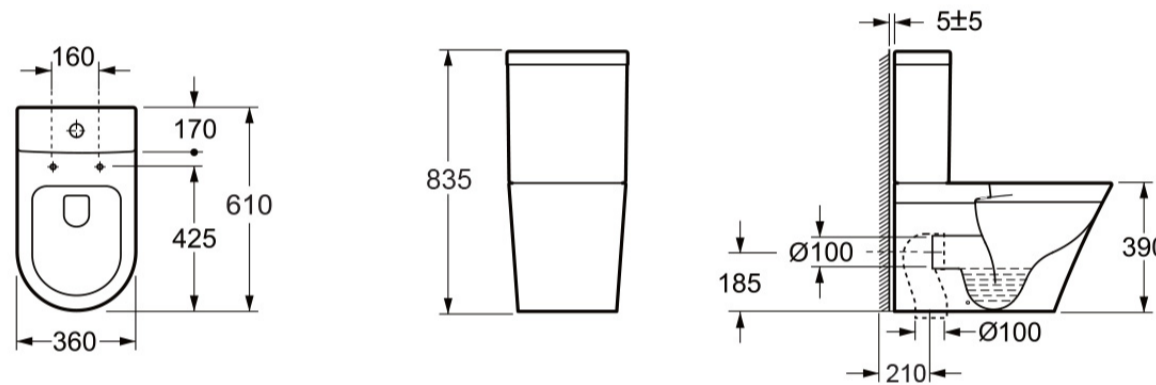

## ARCO RIMLESS SHORT PROJECTION CLOSED BACK CLOSE COUPLED PAN & CISTERN (PAN HEIGHT 400MM)

SKU: C1088DR/T1088D

### TECHNICAL DRAWING

<b>Weight</b>	0.117 kg
<b>Range</b>	Arco
<b>Type</b>	Closed back, Rimless, Short projection

Dimensions are in millimetres except thread sizes which are BSP imperial.

### TECHNICAL DRAWING

<b>Weight</b>	0.015 kg
<b>Range</b>	Alma, Arco

Dimensions are in millimetres except thread sizes which are BSP imperial.

### TECHNICAL DRAWING

<b>Weight</b>	0.015 kg
<b>Range</b>	Blade, Ivan, Ronda, Croma

Dimensions are in millimetres except thread sizes which are BSP imperial.