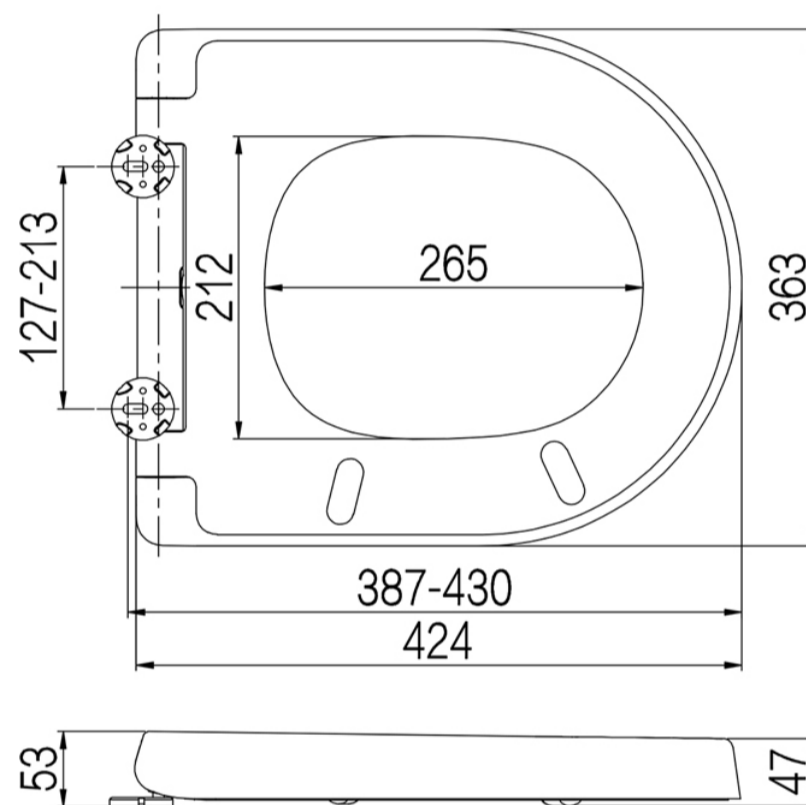

ARCO RIMLESS, SHORT PROJECTION, OPEN BACK CLOSE COUPLED PAN & CISTERN (PAN HEIGHT 400MM)

SKU: C1088DCR/T1088D

TECHNICAL DRAWING

Weight	0.117 kg
Range	Arco
Type	Open back, Rimless, Short projection

Dimensions are in millimetres except thread sizes which are BSP imperial.

ARCO 470MM PROJECTION DURAPLAST SLOW CLOSE QUICK RELEASE SEAT AND COVER

SKU: SS1088SC

TECHNICAL DRAWING

Weight 0.015 kg
Range Arco

Dimensions are in millimetres except thread sizes which are BSP imperial.