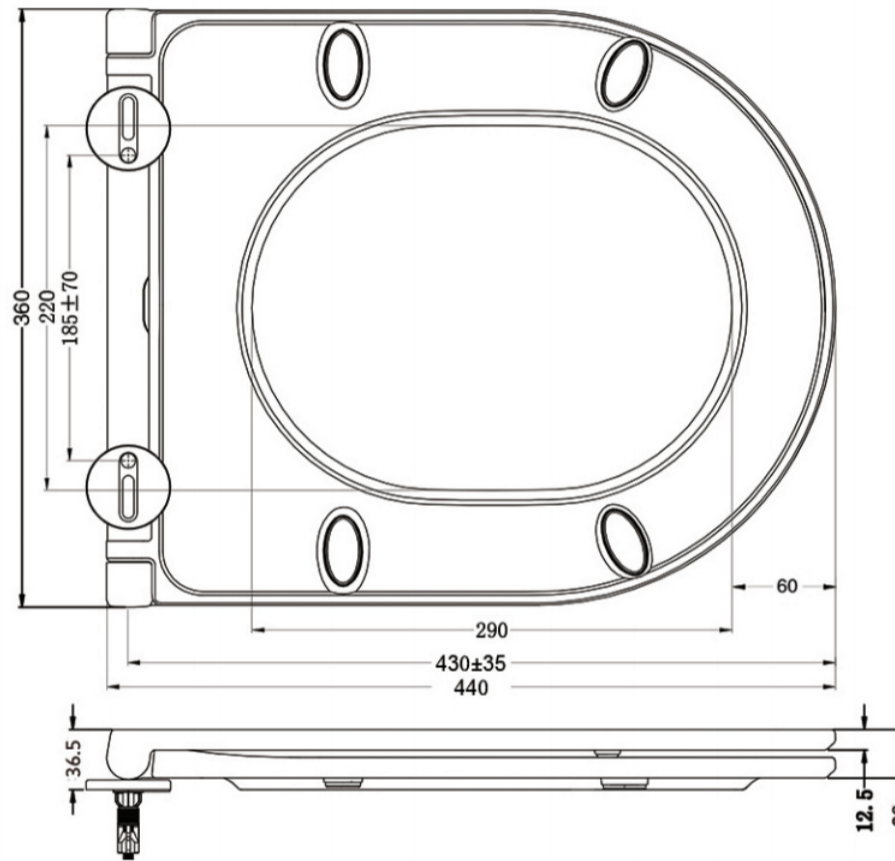

ARCO RIMLESS, SHORT PROJECTION, OPEN BACK CLOSE COUPLED PAN & CISTERN (PAN HEIGHT 400MM)

SKU: C1088DCR/T1088D

TECHNICAL DRAWING

Weight	0.117 kg
Range	Arco
Type	Open back, Rimless, Short projection

Dimensions are in millimetres except thread sizes which are BSP imperial.

SOFT CLOSE QUICK RELEASE DURAPLUS SEAT

SKU: SL10180SCQR

TECHNICAL DRAWING

Weight	0.015 kg
Range	Blade, Ivan, Ronda, Croma

Dimensions are in millimetres except thread sizes which are BSP imperial.

NOTES

Our guarantee is subject to the product having been installed, used and maintained in accordance with our instructions. All working parts (such as hinges, ceramic disks, cartridges, seals and cistern fittings), which are subject to normal wear and tear, are covered for 36 months from proof of purchase date. This excludes seats, which are covered for 12 months. Our guarantee applies to the original purchaser and is nontransferable. Our guarantee is only applicable in the UK and ROI. This does not affect your statutory rights.

ARCO 470MM PROJECTION DURAPLAST SLOW CLOSE QUICK RELEASE SEAT AND COVER

SKU: SS1088SC

TECHNICAL DRAWING

Weight 0.015 kg
Range Arco

Dimensions are in millimetres except thread sizes which are BSP imperial.