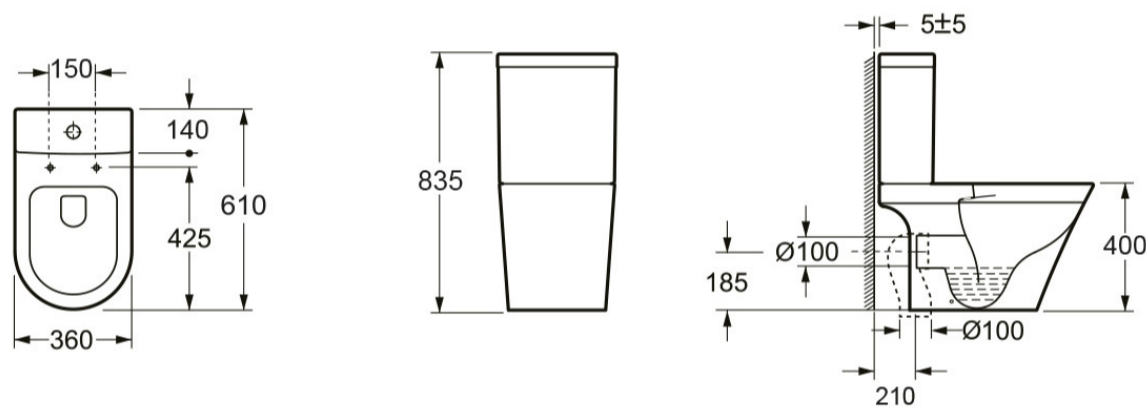

ARCO RIMLESS, SHORT PROJECTION, OPEN BACK CLOSE COUPLED PAN & CISTERN (PAN HEIGHT 400MM)

SKU: C1088DCR/T1088D

TECHNICAL DRAWING

Weight	0.117 kg
Range	Arco
Type	Open back, Rimless, Short projection

Dimensions are in millimetres except thread sizes which are BSP imperial.

SOFT CLOSE QUICK RELEASE DURAPLUS SEAT

SKU: SL10180SCQR

TECHNICAL DRAWING

Weight	0.015 kg
Range	Blade, Ivan, Ronda, Croma

Dimensions are in millimetres except thread sizes which are BSP imperial.

NOTES

Our guarantee is subject to the product having been installed, used and maintained in accordance with our instructions. All working parts (such as hinges, ceramic disks, cartridges, seals and cistern fittings), which are subject to normal wear and tear, are covered for 36 months from proof of purchase date. This excludes seats, which are covered for 12 months. Our guarantee applies to the original purchaser and is nontransferable. Our guarantee is only applicable in the UK and ROI. This does not affect your statutory rights.

ARCO 470MM PROJECTION DURAPLAST SLOW CLOSE QUICK RELEASE SEAT AND COVER

SKU: SS1088SC

TECHNICAL DRAWING

Weight 0.015 kg
Range Arco

Dimensions are in millimetres except thread sizes which are BSP imperial.