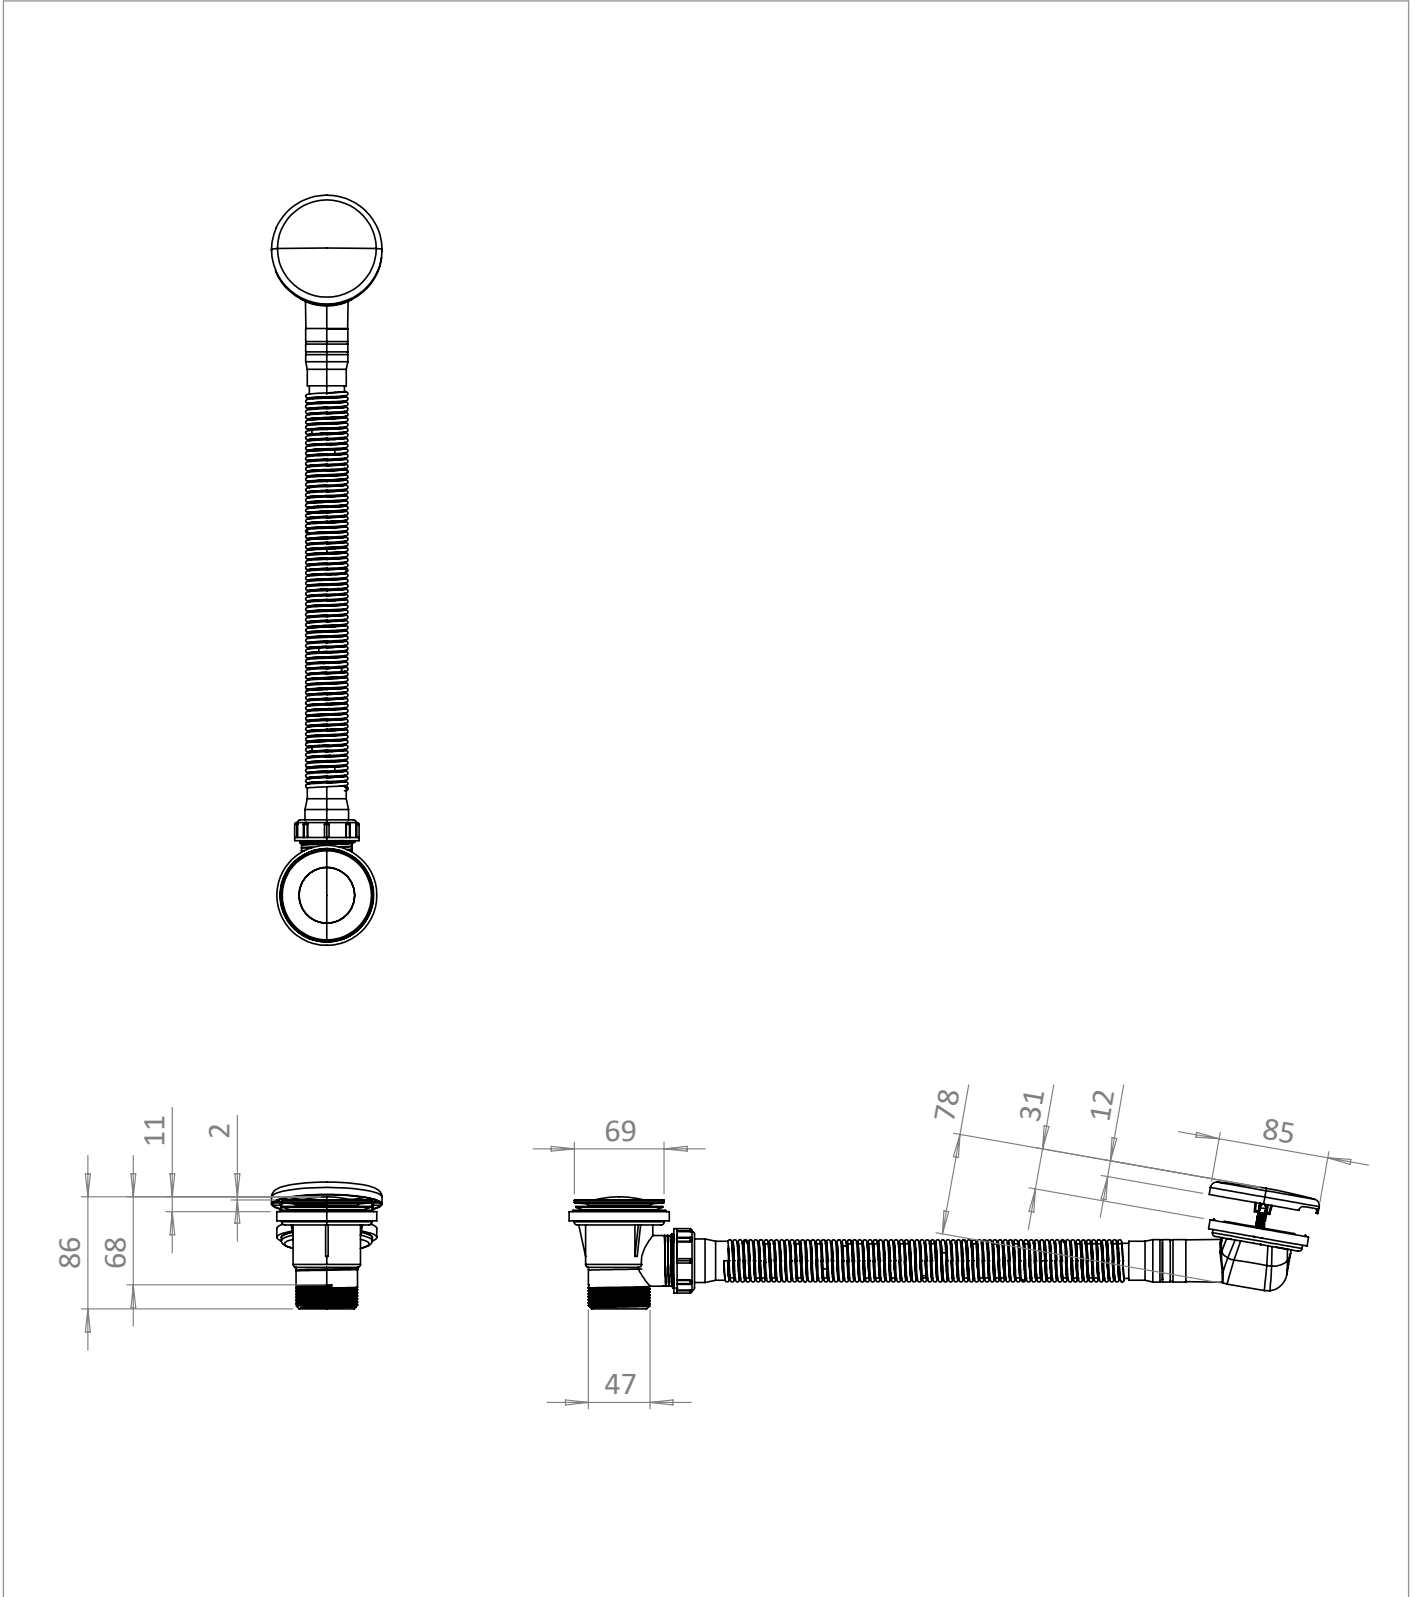

## DESCRIPTION

Standard Click Clack Bath Waste and Overflow Matt Black

CATEGORY	Brassware
WARRANTY DETAILS	2 Years
COLOUR	Matt Black
FINISH APPLICATION	Immersion Plating
PRIMARY MATERIAL	Brass
SECONDARY MATERIAL	Plastic
INSTALL TYPE	Bath Mounted
PRODUCT WIDTH MM	85
PRODUCT HEIGHT MM	100
PRODUCT NET WEIGHT KG	1

SWIVEL SPOUT	No
OUTLET CONNECTIONS THREAD	1 1/2"
WASTE INCLUDED	Yes
ANTI-SCALD	No
ENERGY SAVING	No
SHOWER HOSE & HANDSET ARE INCLUDED	No

PRESSURE (BAR)	0.2	0.5	1	2	3	4	5
PRIMARY FLOWRATE							
HANDSET FLOWRATE							
MASSAGE FLOW RATE							
AIR FLOW RATE							
WIRE FLOW RATE							
WATERFALL FLOW RATE							
MIST FLOW RATE							
HANDSPRAY FLOW RATE							

 Part of the Bathroom Brands Group

**TECHNICAL DIMENSIONS**

Dimensions in mm unless otherwise specified.

Tolerances (per material type) apply.