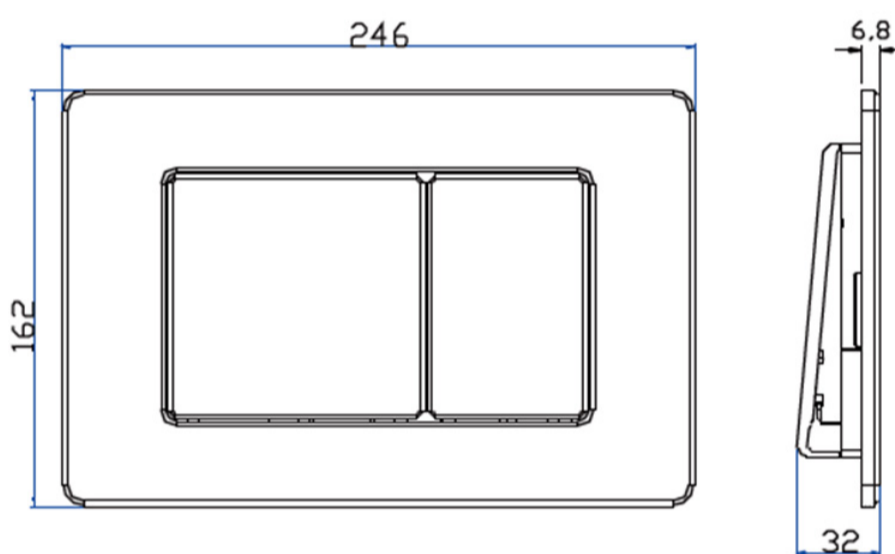

SQUARE STAINLESS STEEL FLUSH BUTTON TO SUIT IMFF01 & IMCC01

SKU: N/A

TECHNICAL DRAWING

Colour

Brushed Bronze, Gunmetal, Chrome, Brushed Brass, Matt Black

Dimensions are in millimetres except thread sizes which are BSP imperial.