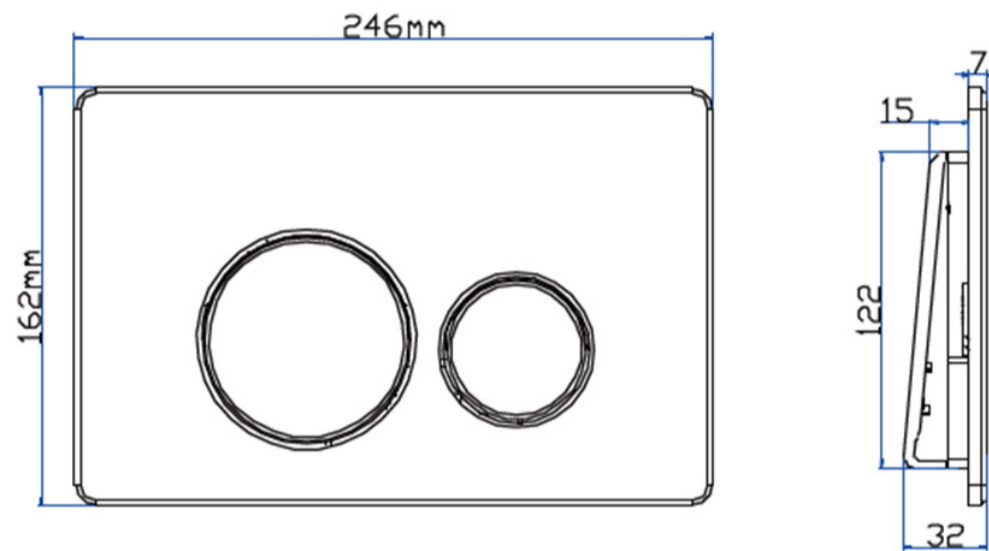

ROUND STAINLESS STEEL FLUSH BUTTON TO SUIT IMFF01 & IMCC01

SKU: N/A

TECHNICAL DRAWING

Colour

Brushed Bronze, Gunmetal, Chrome, Brushed Brass, Matt Black

Dimensions are in millimetres except thread sizes which are BSP imperial.